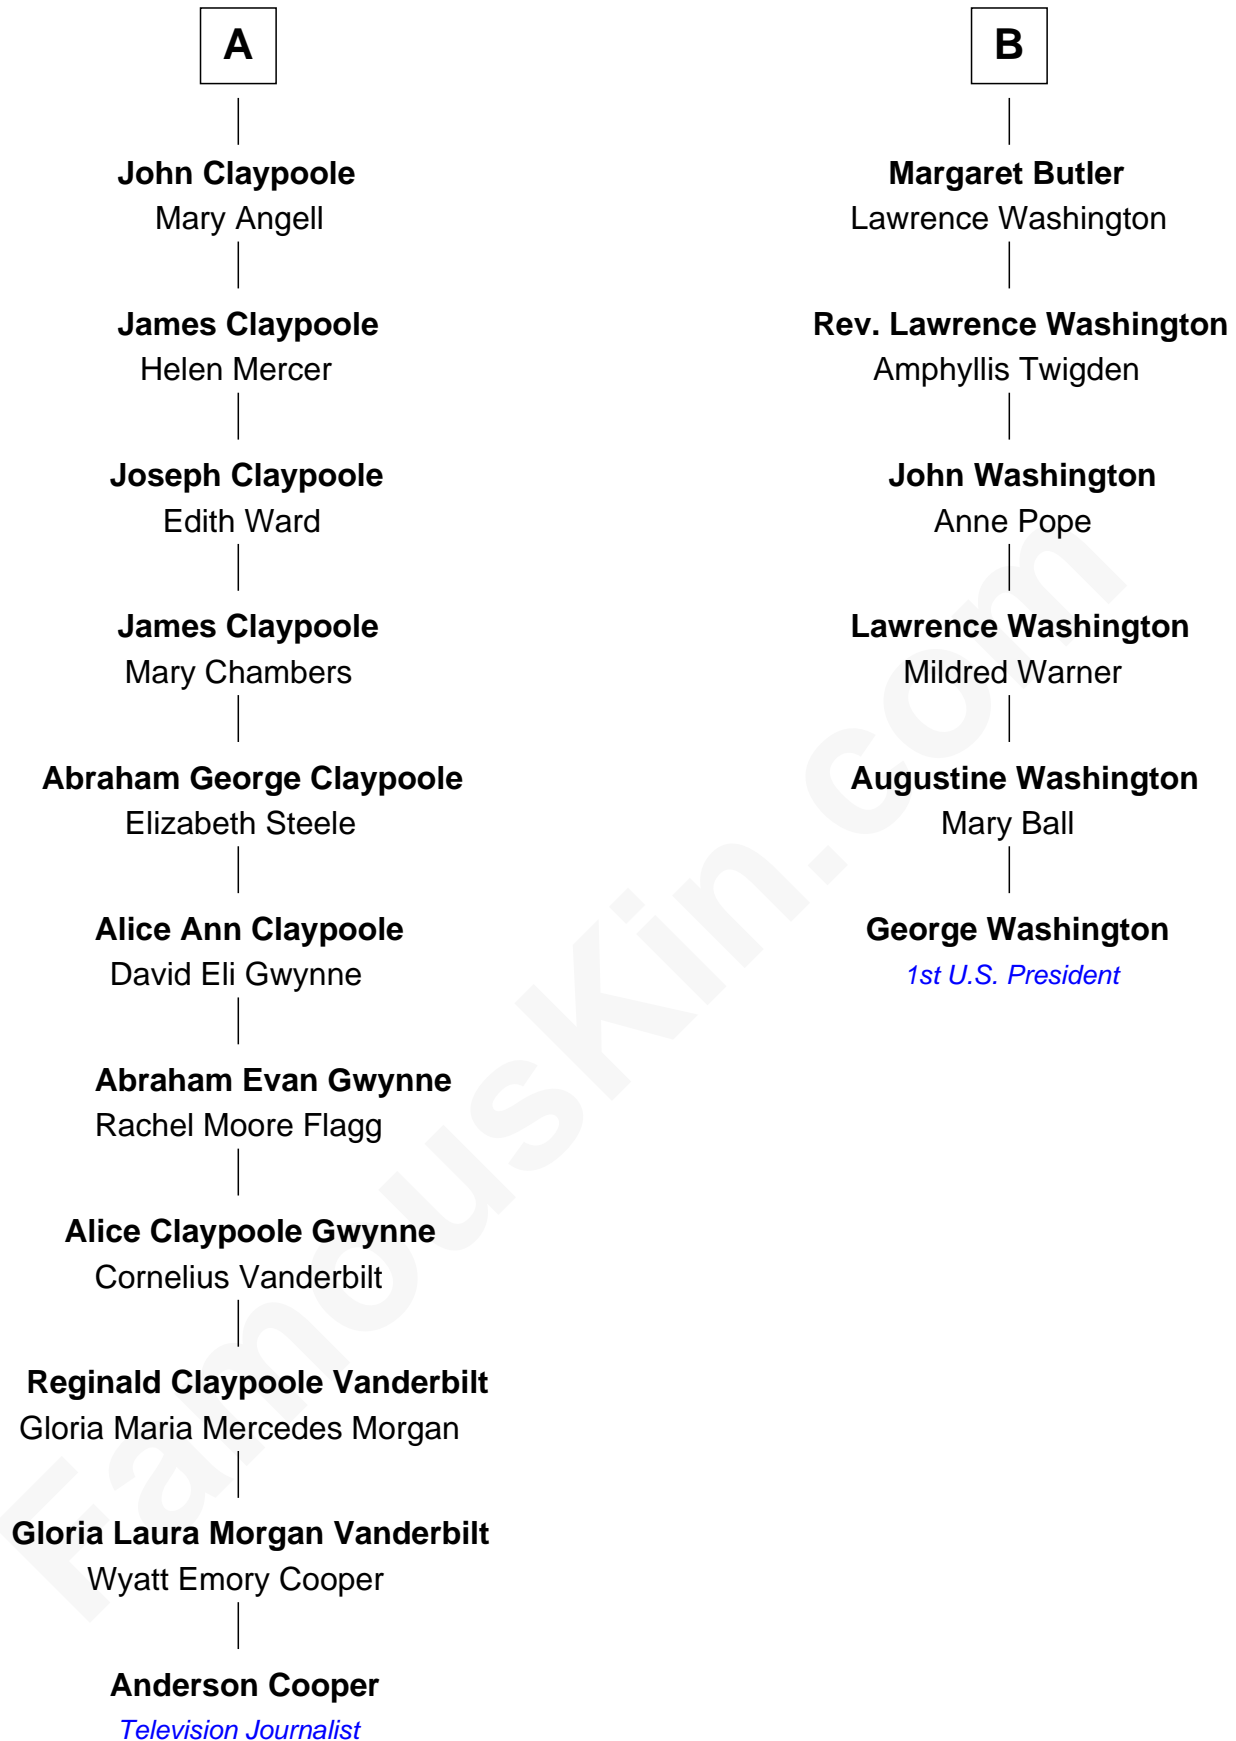

FamousKin.com Relationship Chart of

Anderson Cooper
Television Journalist

12th cousin 5 times removed of

George Washington
1st U.S. President

Richard Fitzalan
Eleanor Plantagenet

Sir Richard Fitzalan
Elizabeth de Bohun

Elizabeth Fitzalan
Sir Robert Goushill

Elizabeth Goushill
Sir Robert Wingfield

Sir Henry Wingfield
Elizabeth Rookes

Robert Wingfield
Margery Quarles

Robert Wingfield
Elizabeth Cecil

Dorothy Wingfield
Adam Claypoole

A

Alice Fitzalan
Sir Thomas de Holand

Eleanor Holand
Edward Cherleton

Joyce Cherleton
Sir John Tiptoft

Joyce Tiptoft
Sir Edmund Sutton

Sir John Sutton
Anne Clarell

Margaret Sutton
John Butler

William Butler
Margaret Greeke

B

Anderson Cooper photo by [Tulane Public Relations](#) (CC BY 2.0)