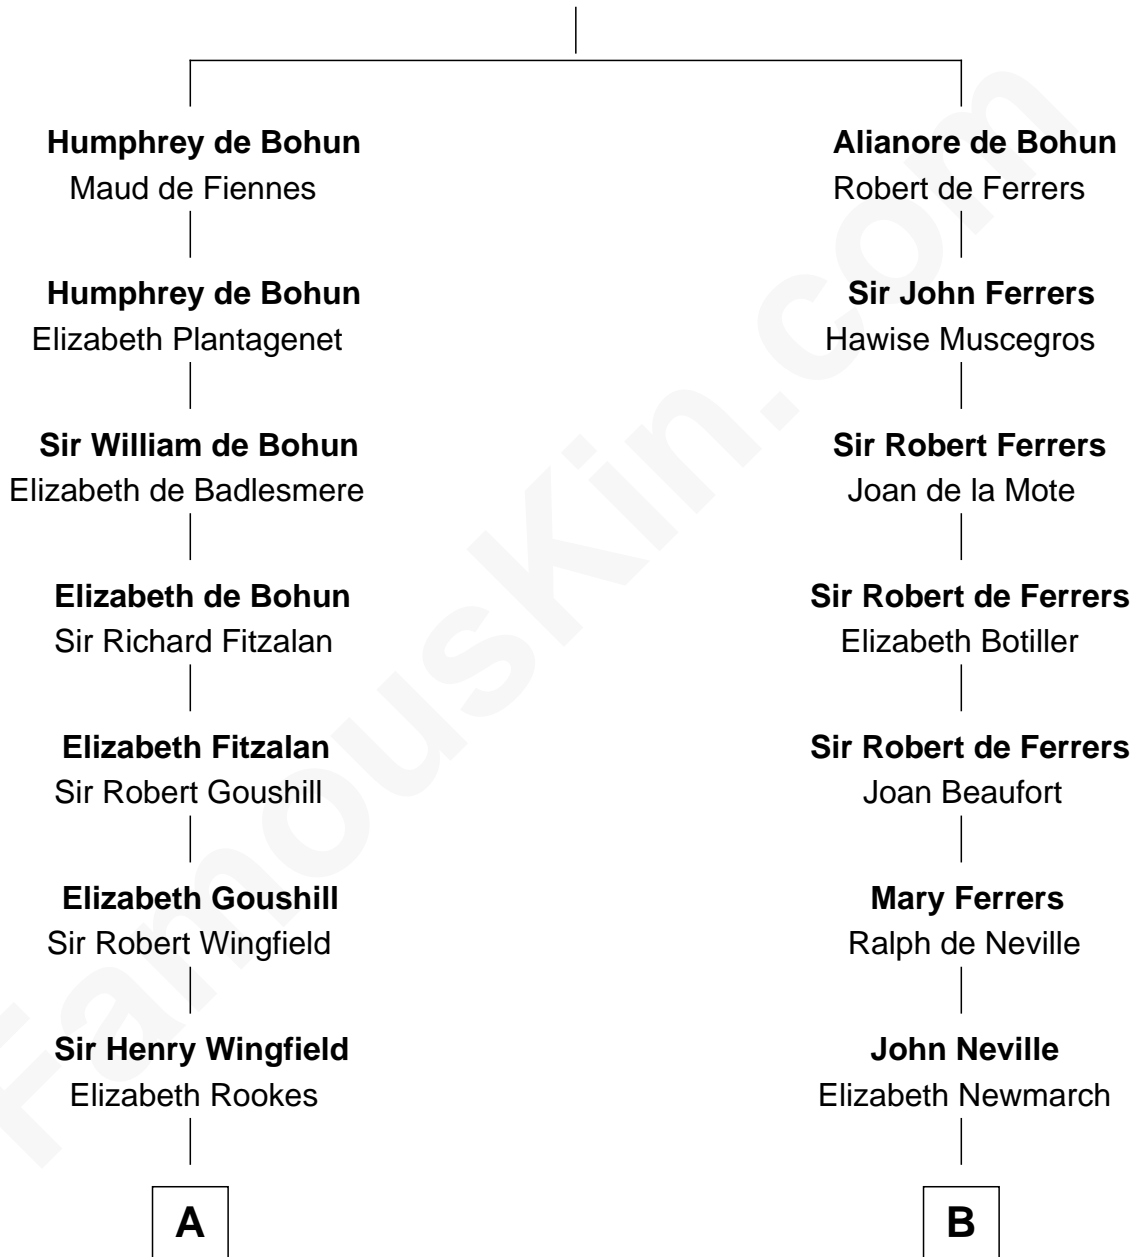

FamousKin.com
Relationship Chart of
Anderson Cooper
Television Journalist

17th cousin 3 times removed of
George Washington
1st U.S. President

Sir Humphrey de Bohun
 Eleanor de Braiose

C

—
Alice Claypoole Gwynne

Cornelius Vanderbilt

—
Reginald Claypoole Vanderbilt

Gloria Maria Mercedes Morgan

—
Gloria Laura Morgan Vanderbilt

Wyatt Emory Cooper

—
Anderson Cooper

Television Journalist

FamousKin.com