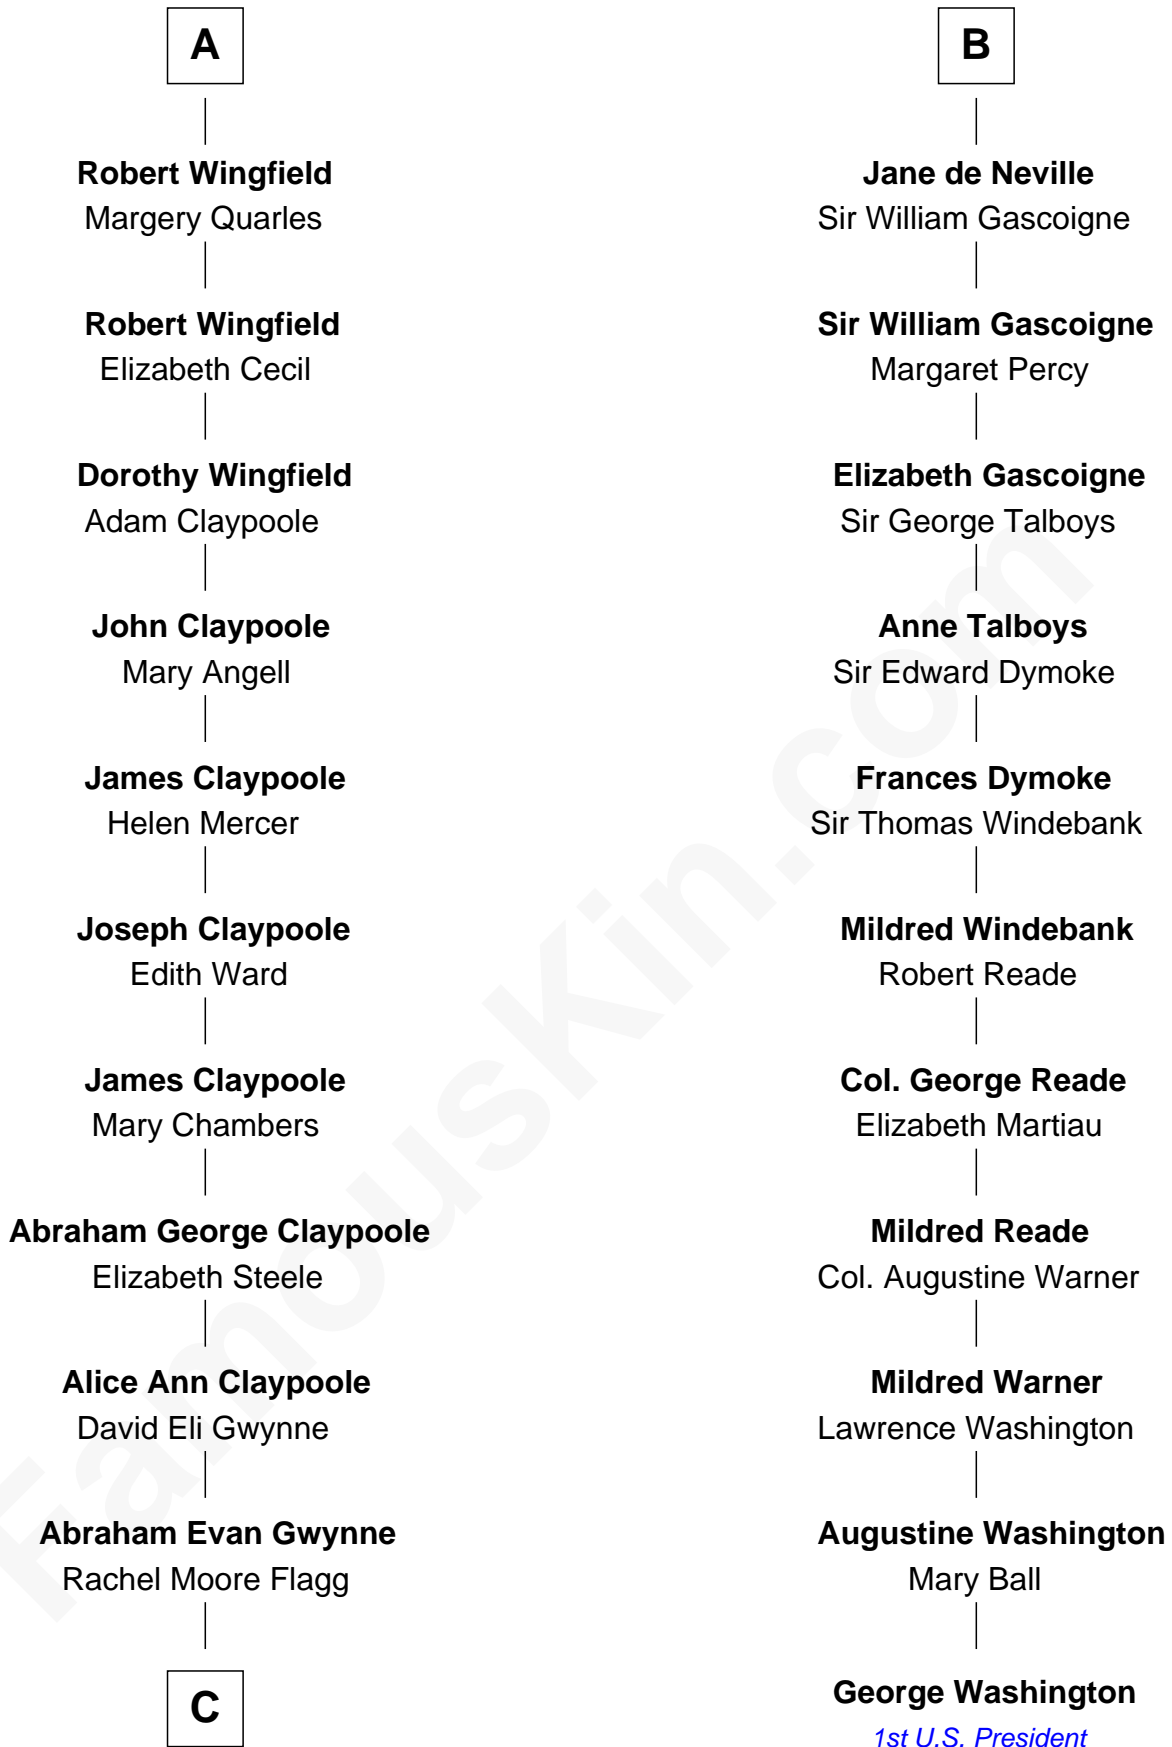

FamousKin.com
Relationship Chart of
Anderson Cooper
Television Journalist

17th cousin 3 times removed of
George Washington
1st U.S. President

Sir Humphrey de Bohun
 Eleanor de Braiose

C

—
Alice Claypoole Gwynne

Cornelius Vanderbilt

—
Reginald Claypoole Vanderbilt

Gloria Maria Mercedes Morgan

—
Gloria Laura Morgan Vanderbilt

Wyatt Emory Cooper

—
Anderson Cooper

Television Journalist

FamousKin.com