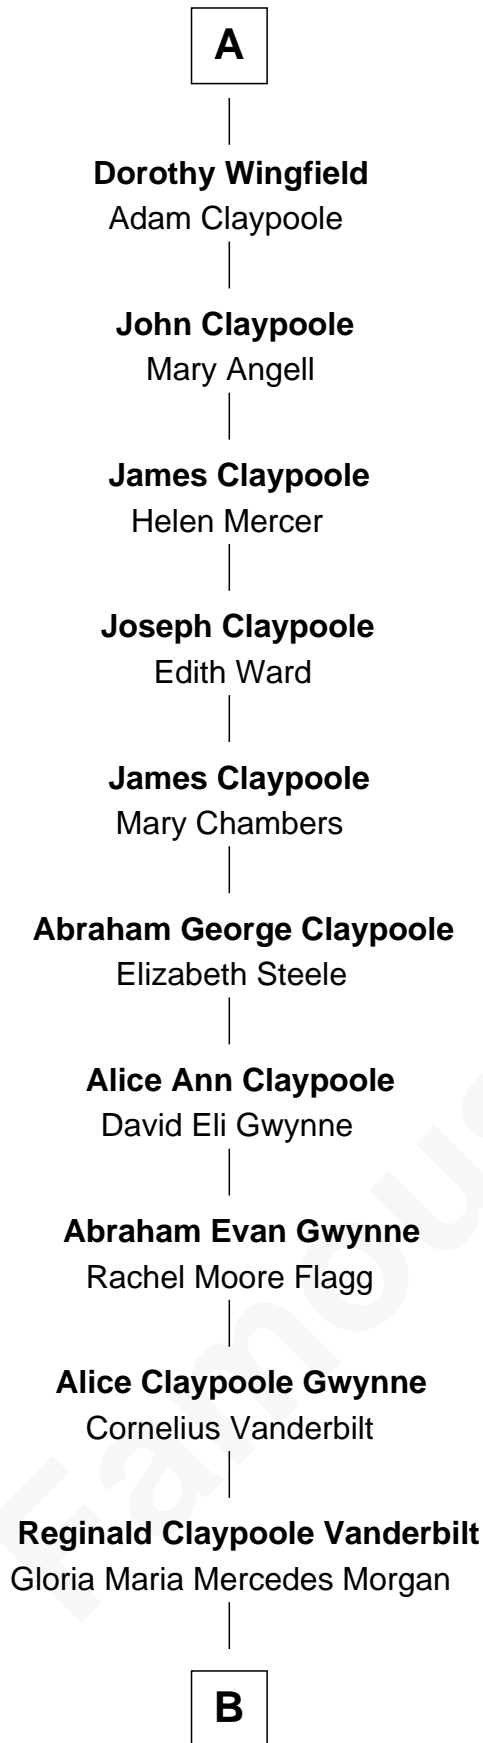

**FamousKin.com**  
**Relationship Chart of**  
**Anderson Cooper**  
*Television Journalist*

6th cousin 12 times removed of

**Catherine Parr**  
*6th Wife of King Henry VIII*

**Edmund Fitzalan**  
 Alice de Warenne

**Richard Fitzalan**  
 Eleanor Plantagenet

**Aline Fitzalan**  
 Sir Roger le Strange

**Sir Richard Fitzalan**  
 Elizabeth de Bohun

**Lucy le Strange**  
 Sir William Willoughby

**Elizabeth Fitzalan**  
 Sir Robert Goushill

**Margery Willoughby**  
 Sir William FitzHugh

**Elizabeth Goushill**  
 Sir Robert Wingfield

**Sir Henry FitzHugh**  
 Alice de Neville

**Sir Henry Wingfield**  
 Elizabeth Rookes

**Elizabeth FitzHugh**  
 Sir William Parr

**Robert Wingfield**  
 Margery Quarles

**Sir Thomas Parr**  
 Maud Green

**Robert Wingfield**  
 Elizabeth Cecil

**Catherine Parr**  
*6th Wife of King Henry VIII*

**A**

**B**

—  
**Gloria Laura Morgan Vanderbilt**