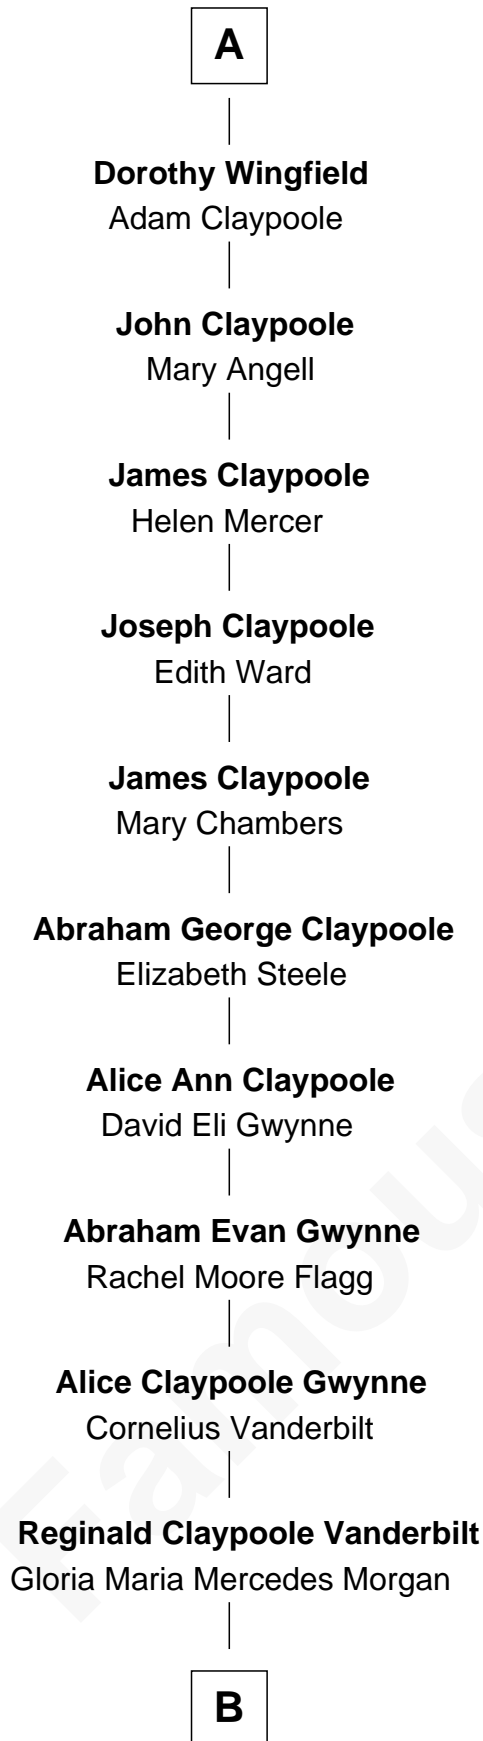

# FamousKin.com Relationship Chart of

**Anderson Cooper**

*Television Journalist*

7th cousin 11 times removed of

**Catherine Parr**

*6th Wife of King Henry VIII*

**Humphrey de Bohun**

Elizabeth Plantagenet

**Sir William de Bohun**  
Elizabeth de Badlesmere

**Elizabeth de Bohun**  
Sir Richard Fitzalan

**Elizabeth Fitzalan**  
Sir Robert Goushill

**Elizabeth Goushill**  
Sir Robert Wingfield

**Sir Henry Wingfield**  
Elizabeth Rookes

**Robert Wingfield**  
Margery Quarles

**Robert Wingfield**  
Elizabeth Cecil

**A**

**Eleanor de Bohun**  
Sir James le Boteler

**Pernel le Boteler**  
Sir Gilbert Talbot

**Sir Richard Talbot**  
Ankaret le Strange

**Mary Talbot**  
Sir Thomas Greene

**Sir Thomas Greene**  
Marine Bellers

**Sir Thomas Green**  
Joan Fogge

**Maud Green**  
Sir Thomas Parr

**Catherine Parr**

*6th Wife of King Henry VIII*

**B**

—  
**Gloria Laura Morgan Vanderbilt**