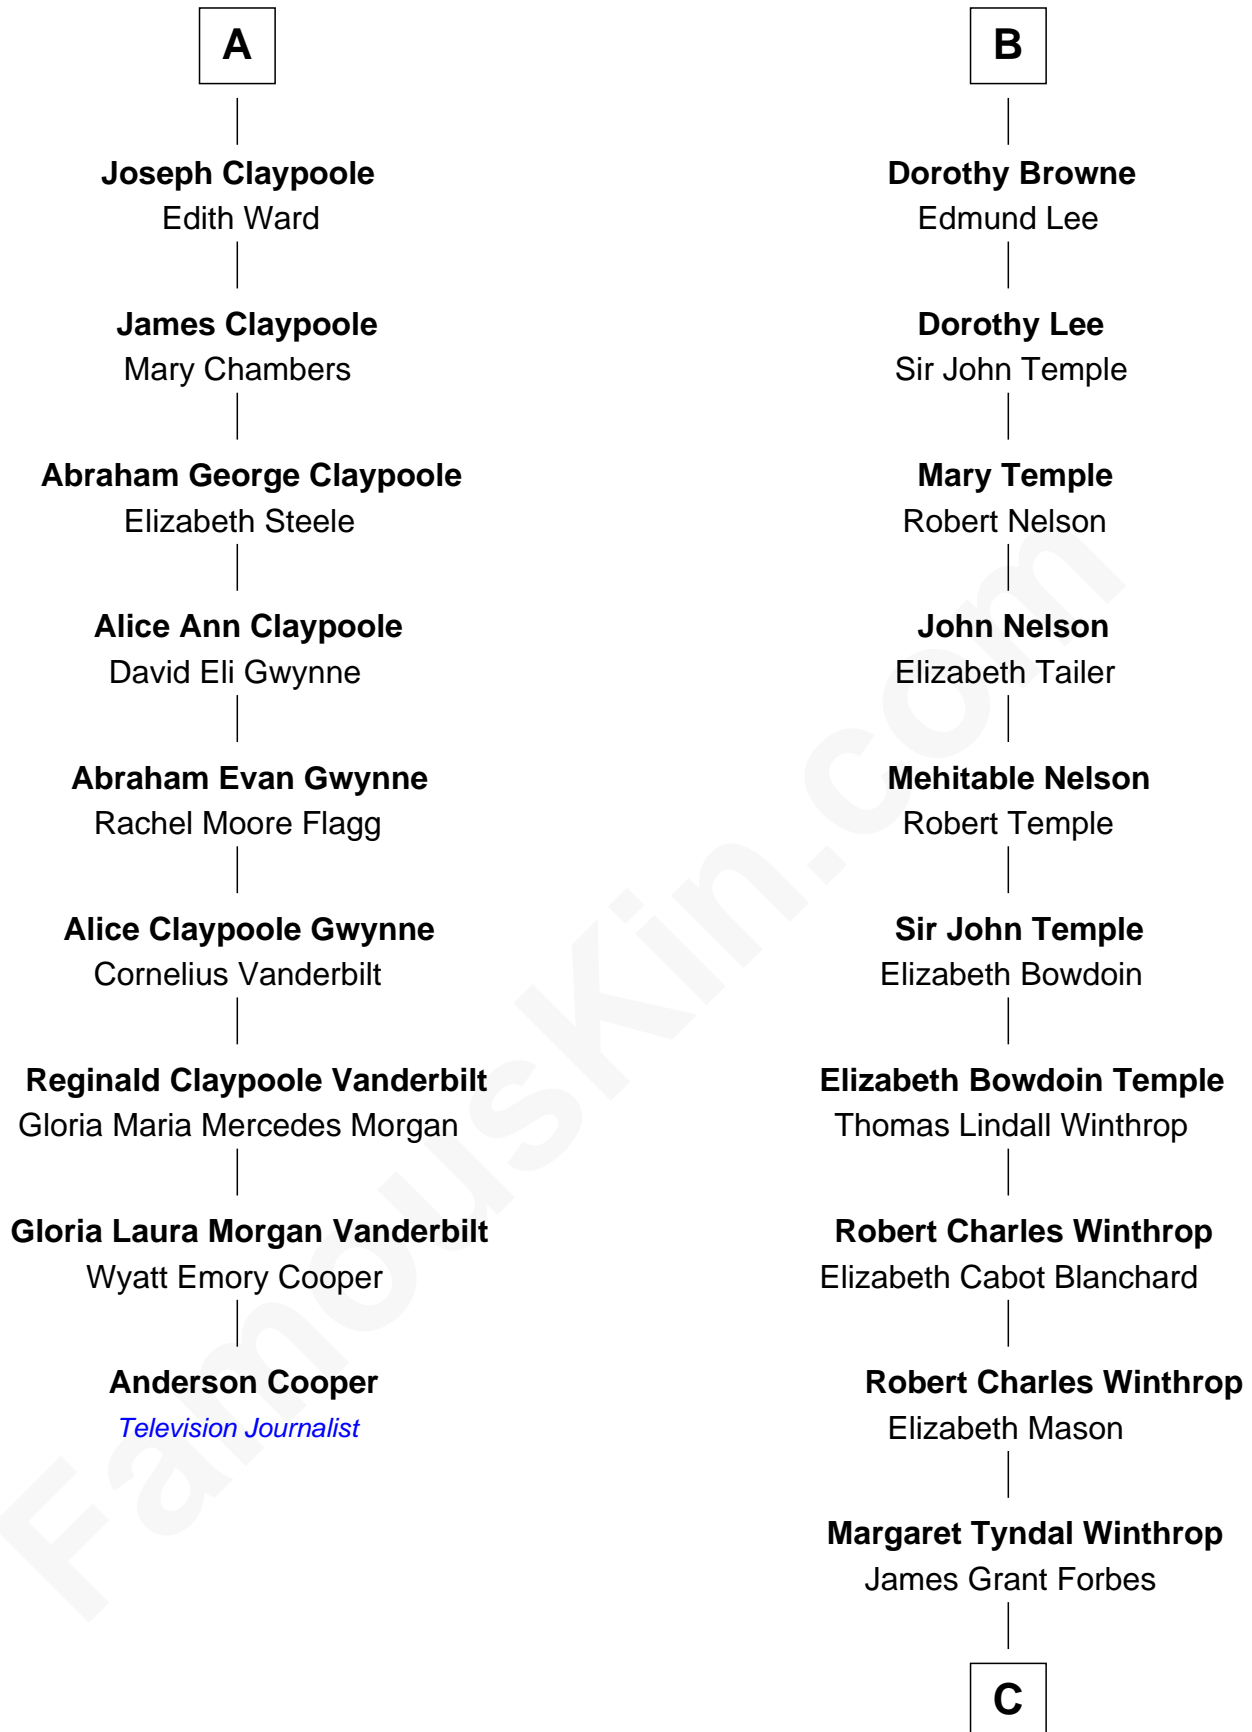

FamousKin.com
Relationship Chart of
Anderson Cooper
Television Journalist

15th cousin 3 times removed of
John Kerry
68th U.S. Secretary of State

Sir Robert Goushill
 Elizabeth Fitzalan

Elizabeth Goushill
 Sir Robert Wingfield

Sir Henry Wingfield
 Elizabeth Rookes

Robert Wingfield
 Margery Quarles

Robert Wingfield
 Elizabeth Cecil

Dorothy Wingfield
 Adam Claypoole

John Claypoole
 Mary Angell

James Claypoole
 Helen Mercer

A

Joan Goushill
 Sir Thomas Stanley

Thomas Stanley
 Eleanor Neville

George Stanley
 Joan le Strange

Sir Thomas Stanley
 Anne Hastings

Margaret Stanley
 Robert Radcliffe

Jane Radcliffe
 Anthony Browne

Anthony Browne
 Mary Dormer

B

C

Rosemary Isabel Forbes

Richard John Kerry

John Kerry

68th U.S. Secretary of State

FamousKin.com