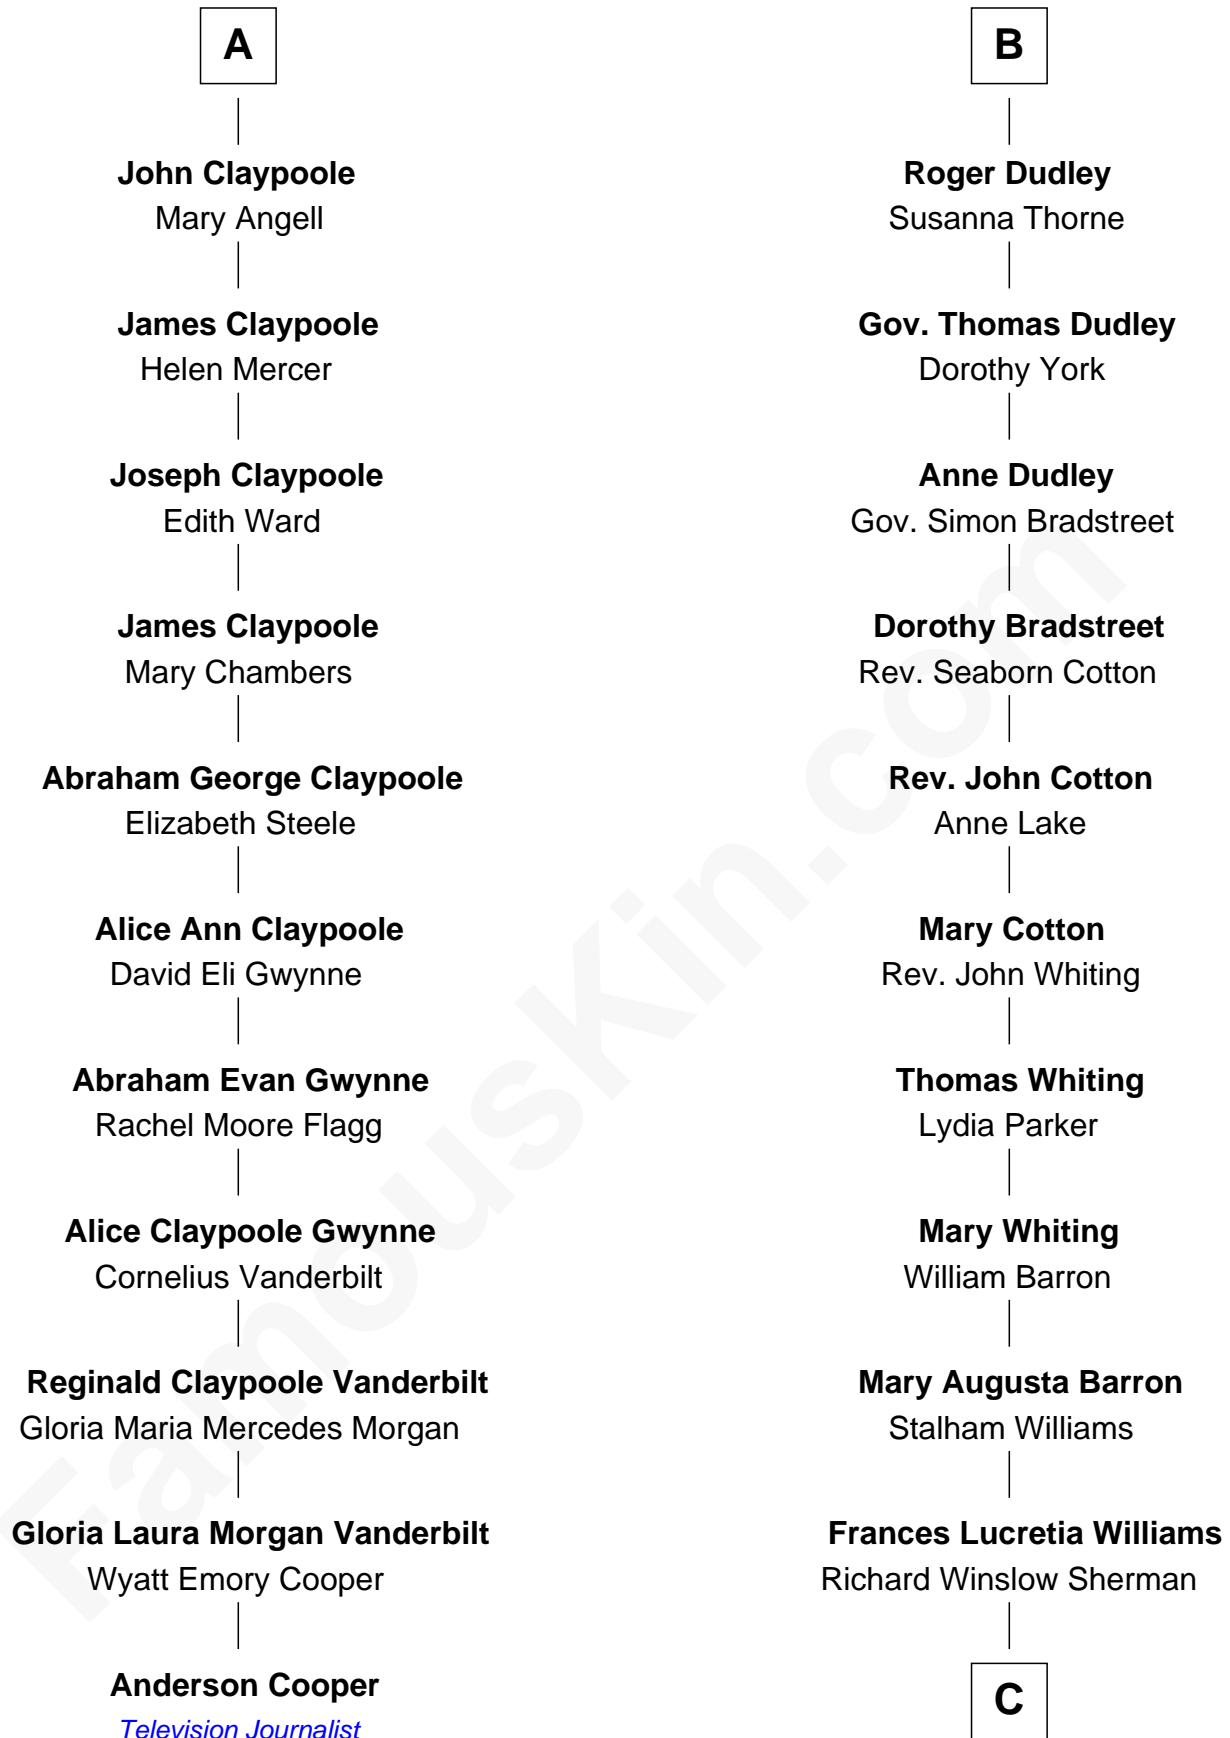

# FamousKin.com Relationship Chart of

**Anderson Cooper**  
*Television Journalist*

17th cousin 1 time removed of

**James Sherman**  
*27th U.S. Vice-President*

**Richard Fitzalan**  
Eleanor Plantagenet

C

|  
**Mary Frances Sherman**  
Richard Updike Sherman

|  
**James Sherman**  
*27th U.S. Vice-President*

FamousKin.com