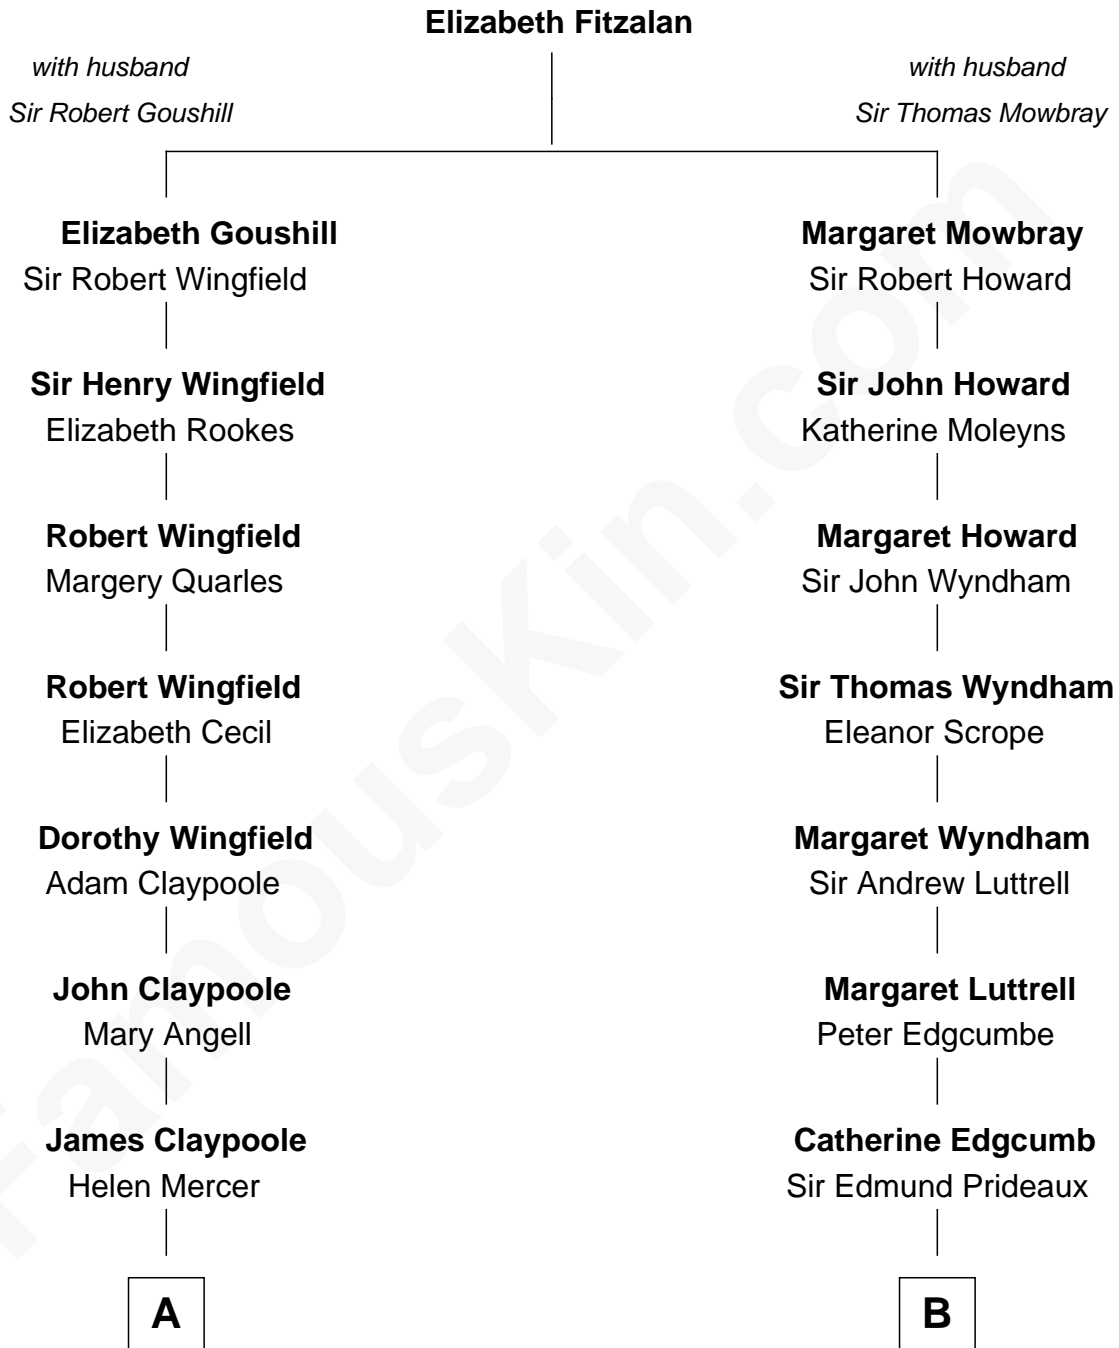

## Relationship Chart of

### Anderson Cooper

Television Journalist

15th cousin 3 times removed of

**Guy Ritchie**  
British Filmmaker

C

**John Vivian Ritchie**  
Amber Mary Parkinson

**Guy Ritchie**  
*British Filmmaker*

FamousKin.com