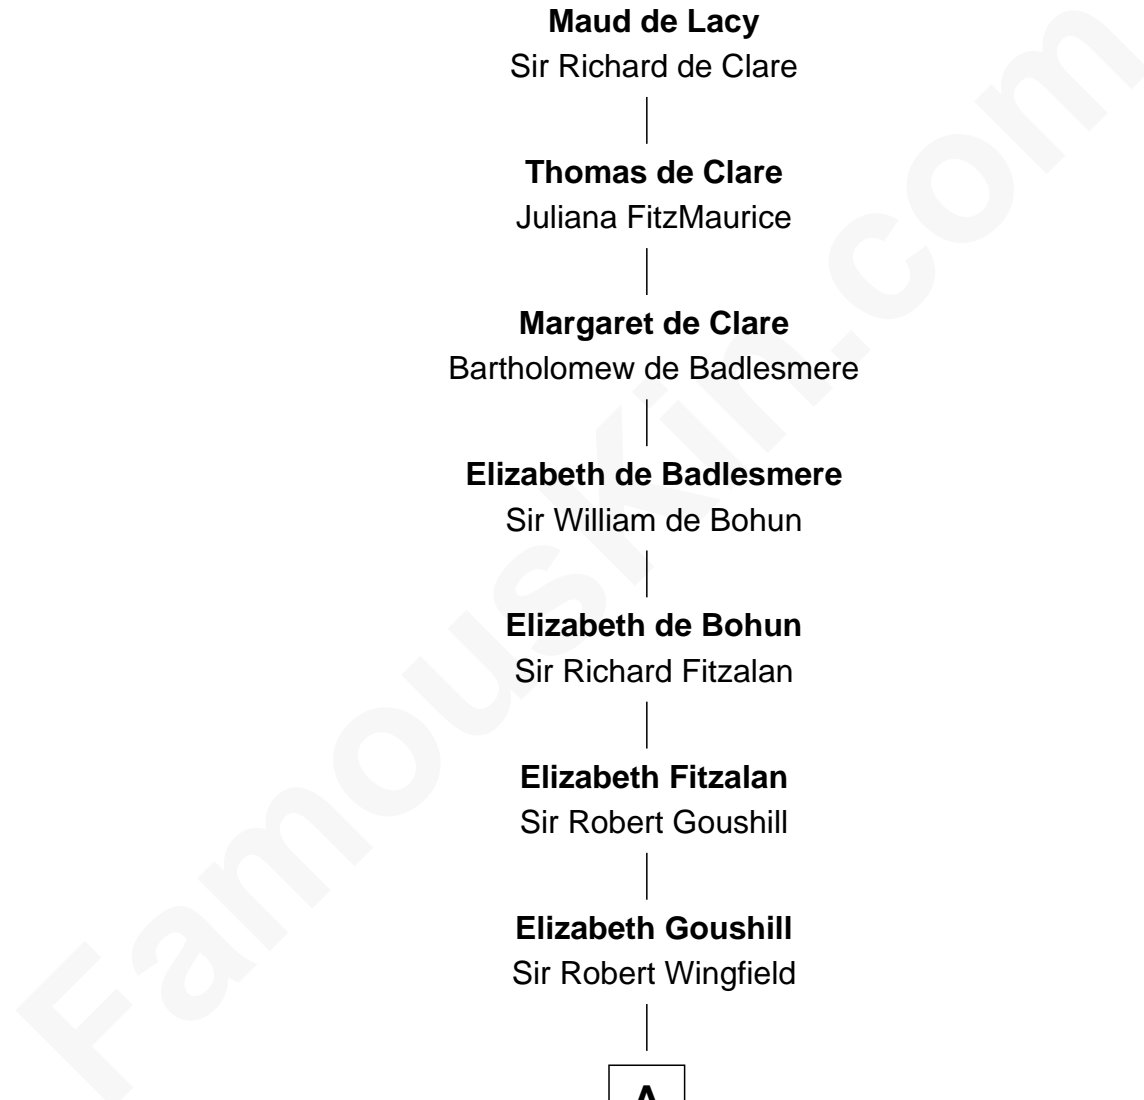

FamousKin.com Relationship Chart of

Anderson Cooper

Television Journalist

20th Great-grandson of

John de Lacy

Magna Carta Surety

John de Lacy

Margaret de Quincy

Elizabeth de Bohun

Sir Richard Fitzalan

Elizabeth Fitzalan

Sir Robert Goushill

Elizabeth Goushill

Sir Robert Wingfield

A

A

Sir Henry Wingfield

Elizabeth Rookes

Robert Wingfield

Margery Quarles

Robert Wingfield

Elizabeth Cecil

Dorothy Wingfield

Adam Claypoole