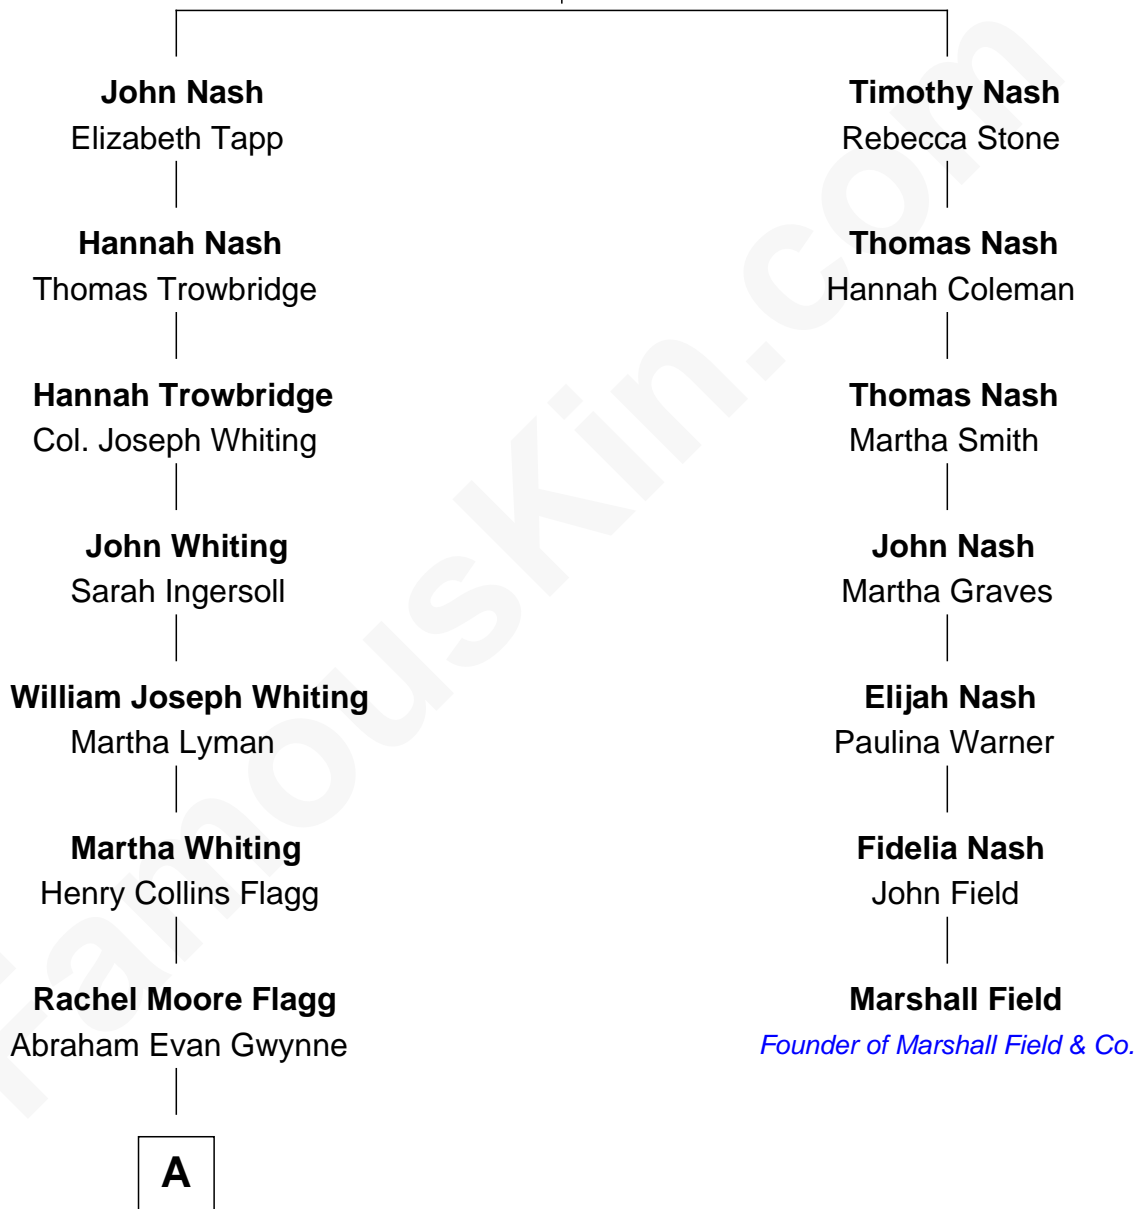

FamousKin.com Relationship Chart of

Anderson Cooper

Television Journalist

6th cousin 4 times removed of

Marshall Field

Founder of Marshall Field & Co.

Thomas Nash

Margery Baker

A

—
Alice Claypoole Gwynne

Cornelius Vanderbilt

—
Reginald Claypoole Vanderbilt

Gloria Maria Mercedes Morgan

—
Gloria Laura Morgan Vanderbilt

Wyatt Emory Cooper

—
Anderson Cooper