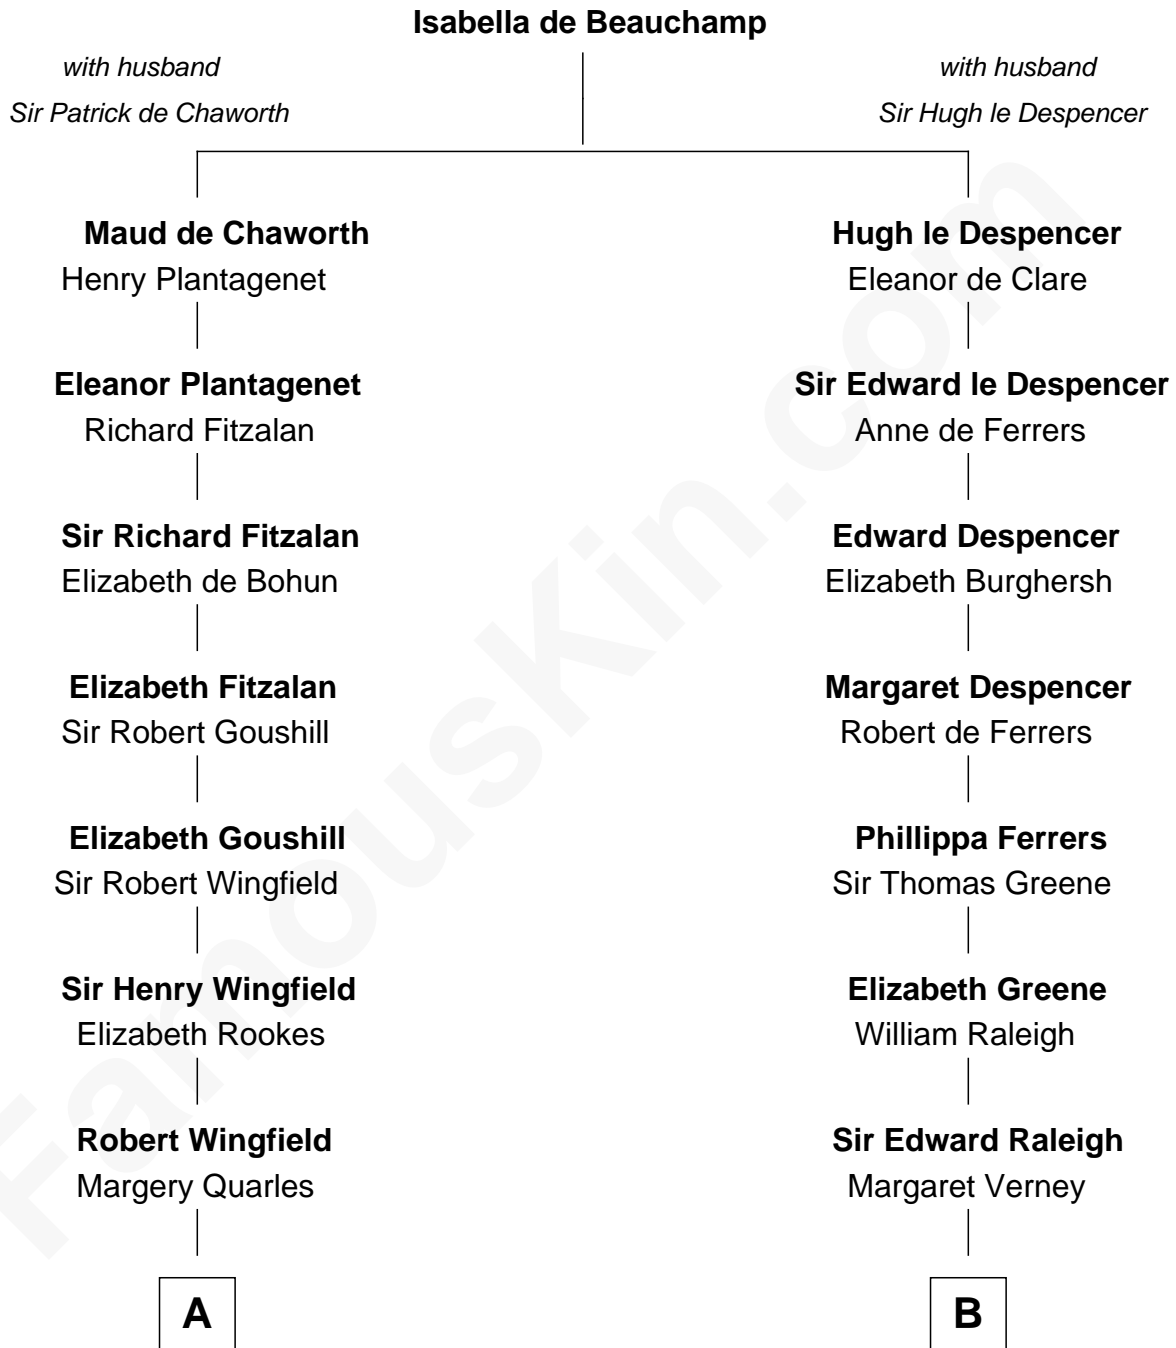

# FamousKin.com Relationship Chart of

**Anderson Cooper**

*Television Journalist*

18th cousin 1 time removed of

**Joseph Wharton**

*Founder of the Wharton School of Business*

**C**

**Reginald Claypoole Vanderbilt**

Gloria Maria Mercedes Morgan

**Gloria Laura Morgan Vanderbilt**

Wyatt Emory Cooper

**Anderson Cooper**

*Television Journalist*

**D**

**Deborah Fisher**

William Wharton