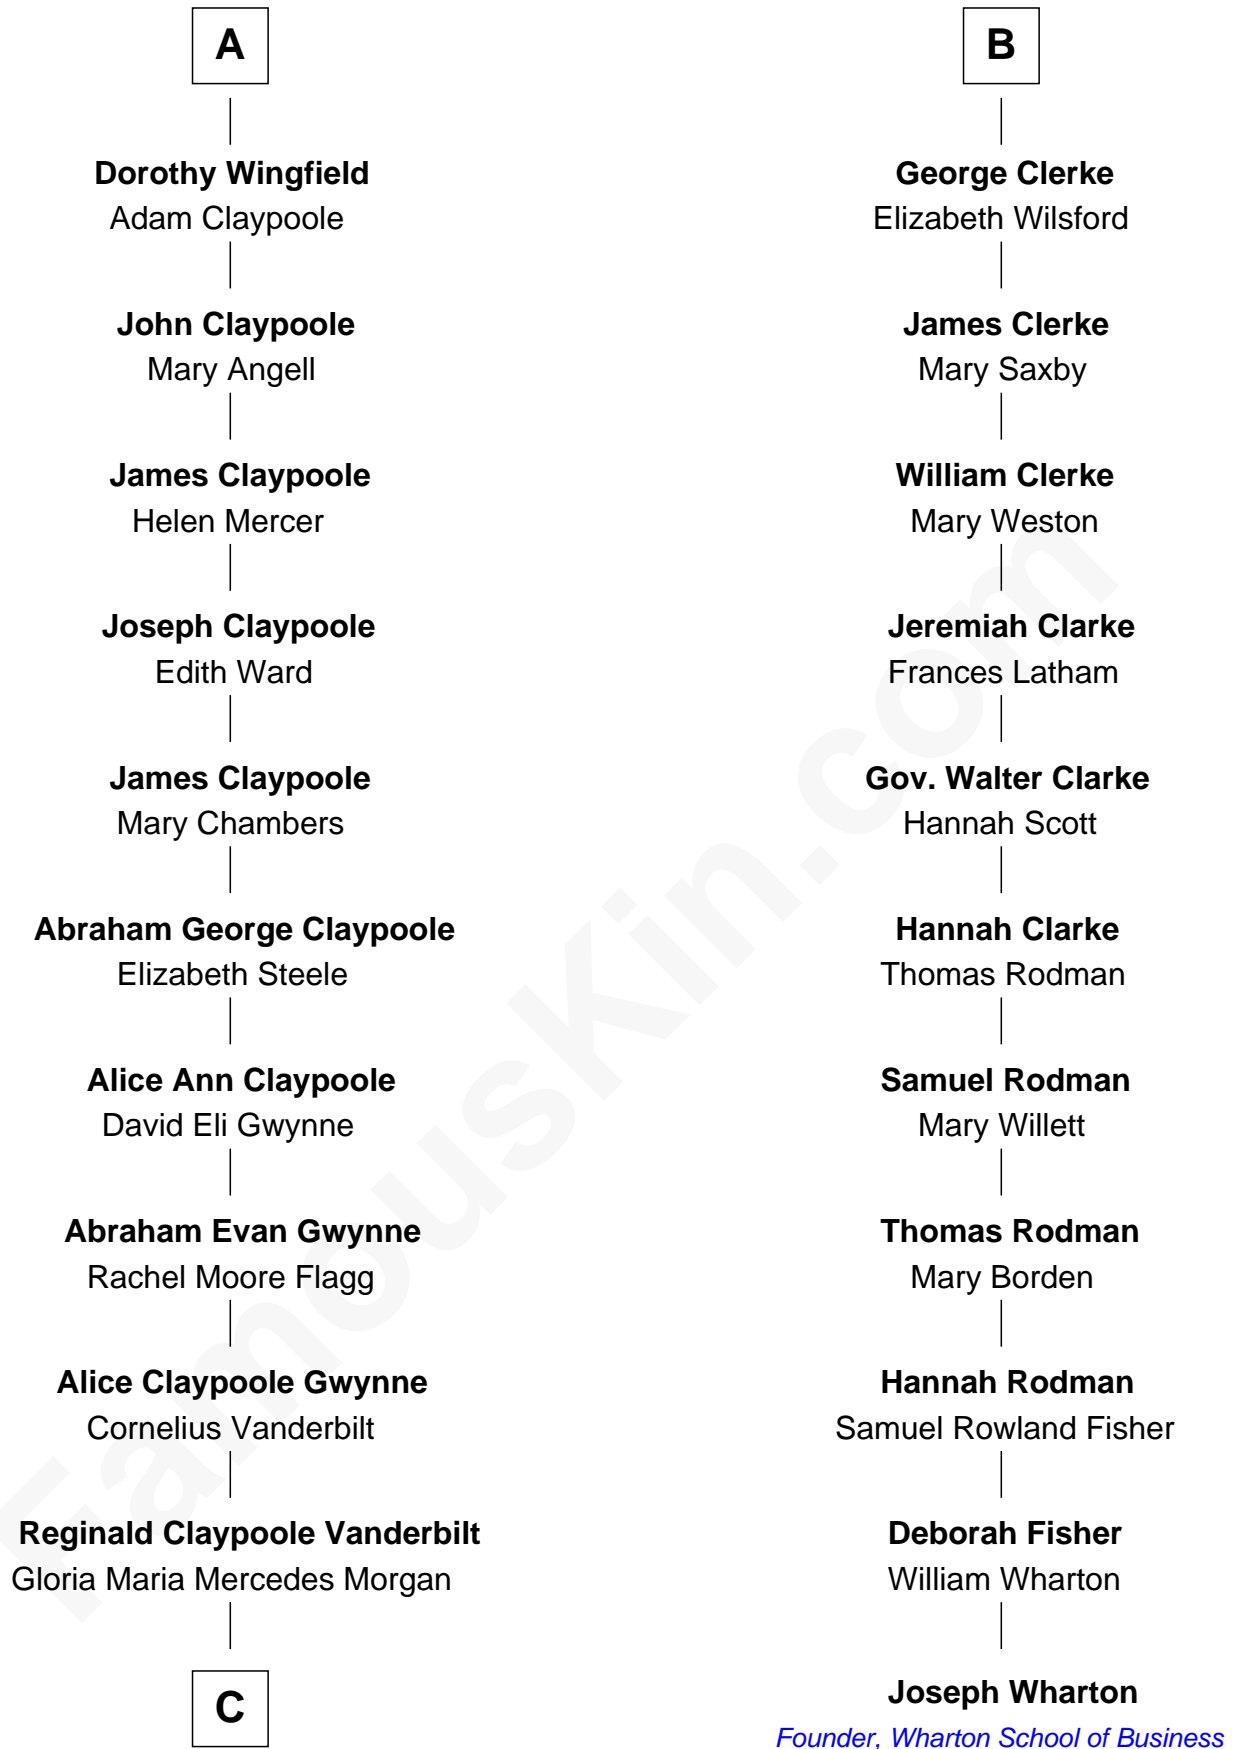

FamousKin.com Relationship Chart of

Anderson Cooper

Television Journalist

17th cousin 1 time removed of

Joseph Wharton

Founder of the Wharton School of Business

Bartholomew de Badlesmere

Margaret de Clare

Sir Henry Wingfield

Elizabeth Rookes

Robert Wingfield

Margery Quarles

Robert Wingfield

Elizabeth Cecil

A

Margery de Badlesmere

Sir William de Ros

Maud de Roos

John de Welles

Margery de Welles

Stephen le Scrope

Maude le Scrope

Sir Baldwin Freville

Elizabeth Freville

Sir Thomas Ferrers

Sir Henry Ferrers

Margaret Heckstall

Elizabeth Ferrers

James Clerke

B

Gloria Laura Morgan Vanderbilt

Wyatt Emory Cooper