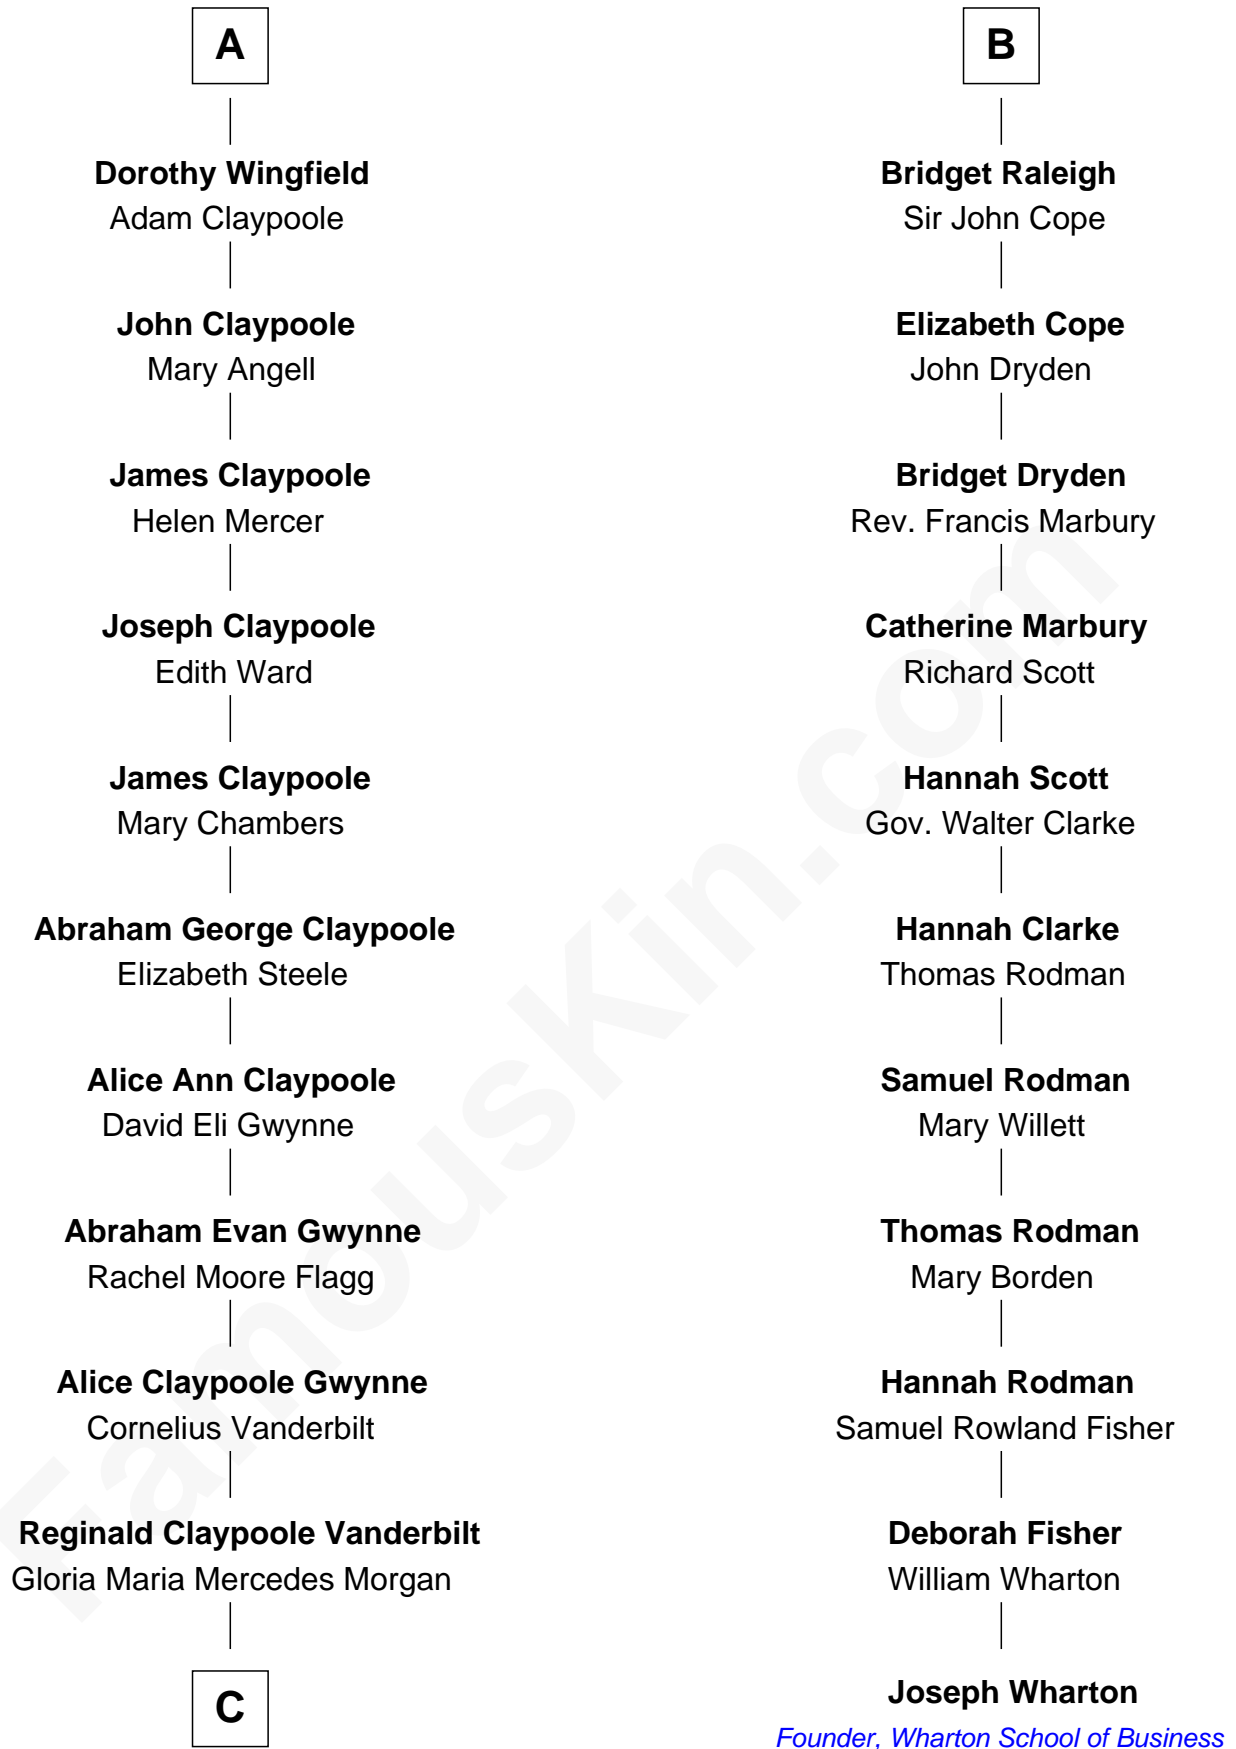

FamousKin.com Relationship Chart of

Anderson Cooper
Television Journalist

17th cousin 1 time removed of

Joseph Wharton

Founder of the Wharton School of Business

Edmund Fitzalan
Alice de Warenne

Richard Fitzalan
Eleanor Plantagenet

Sir Richard Fitzalan
Elizabeth de Bohun

Elizabeth Fitzalan
Sir Robert Goushill

Elizabeth Goushill
Sir Robert Wingfield

Sir Henry Wingfield
Elizabeth Rookes

Robert Wingfield
Margery Quarles

Robert Wingfield
Elizabeth Cecil

A

Mary Fitzalan
John le Strange

Ankaret le Strange
Sir Richard Talbot

Mary Talbot
Sir Thomas Greene

Sir Thomas Greene
Phillippa Ferrers

Elizabeth Greene
William Raleigh

Sir Edward Raleigh
Margaret Verney

Sir Edward Raleigh
Anne Chamberlayne

B

—
Gloria Laura Morgan Vanderbilt

Wyatt Emory Cooper

—
Anderson Cooper

Television Journalist

FamousKin.com