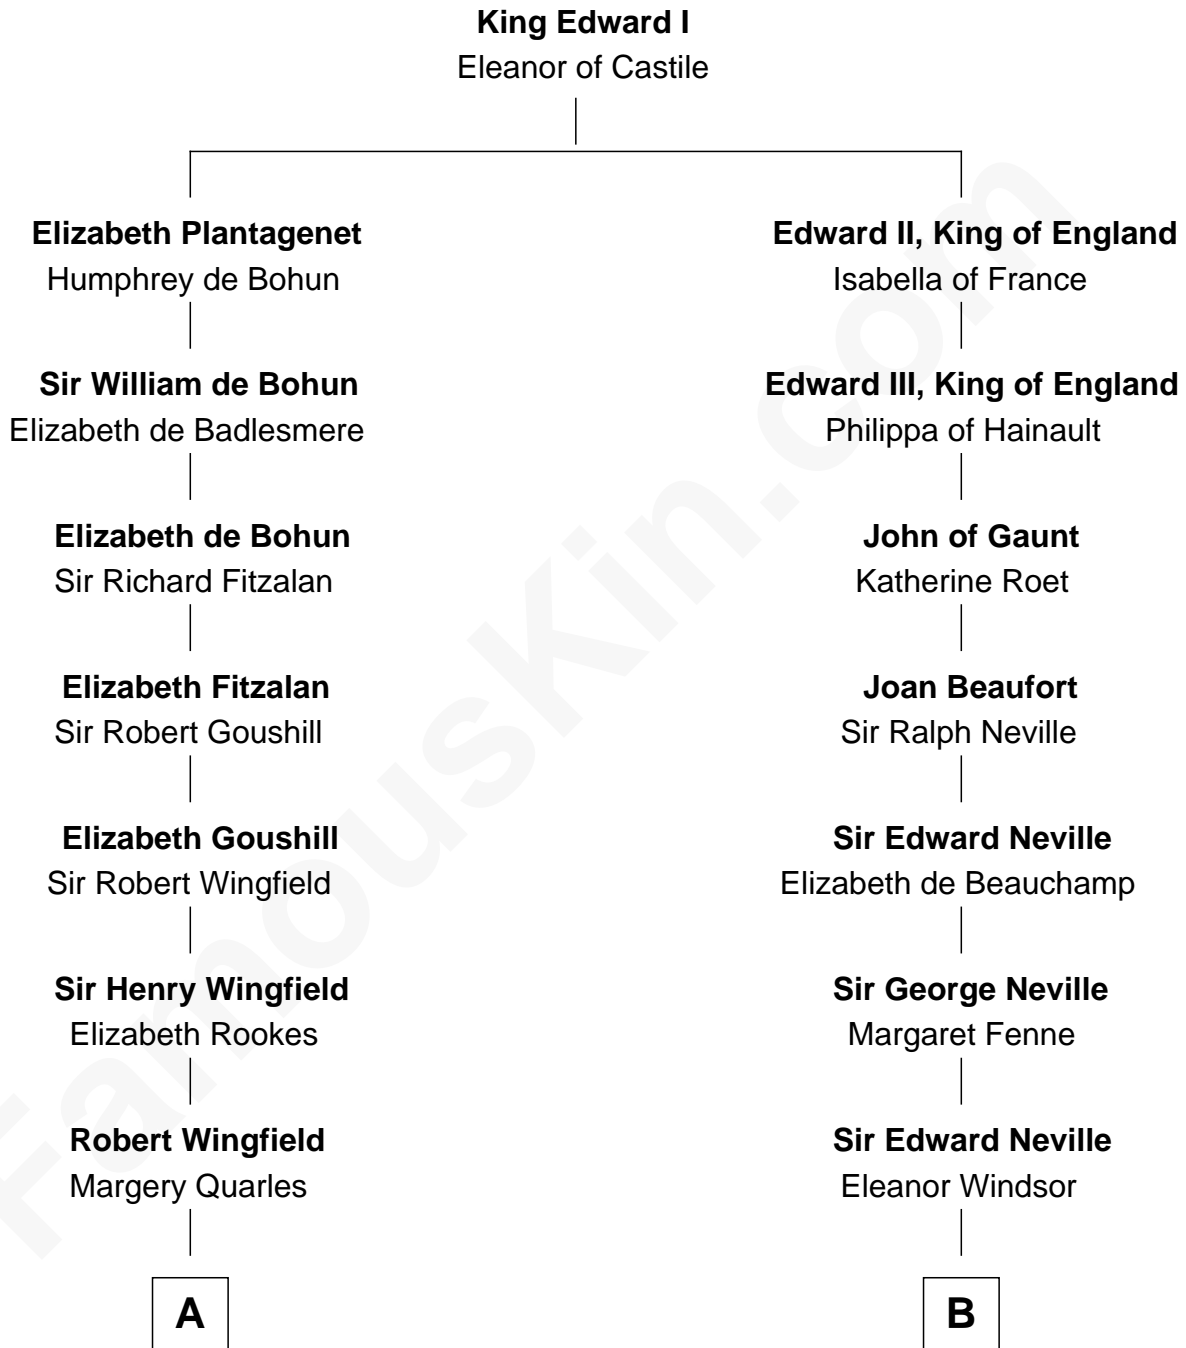

FamousKin.com

Relationship Chart of

Anderson Cooper

Television Journalist

17th cousin 2 times removed of

Lytton Strachey
Author and Co-Founder of Bloomsbury Group

—
Reginald Claypoole Vanderbilt

Gloria Maria Mercedes Morgan

—
Gloria Laura Morgan Vanderbilt

Wyatt Emory Cooper

—
Anderson Cooper

Television Journalist

FamousKin.com