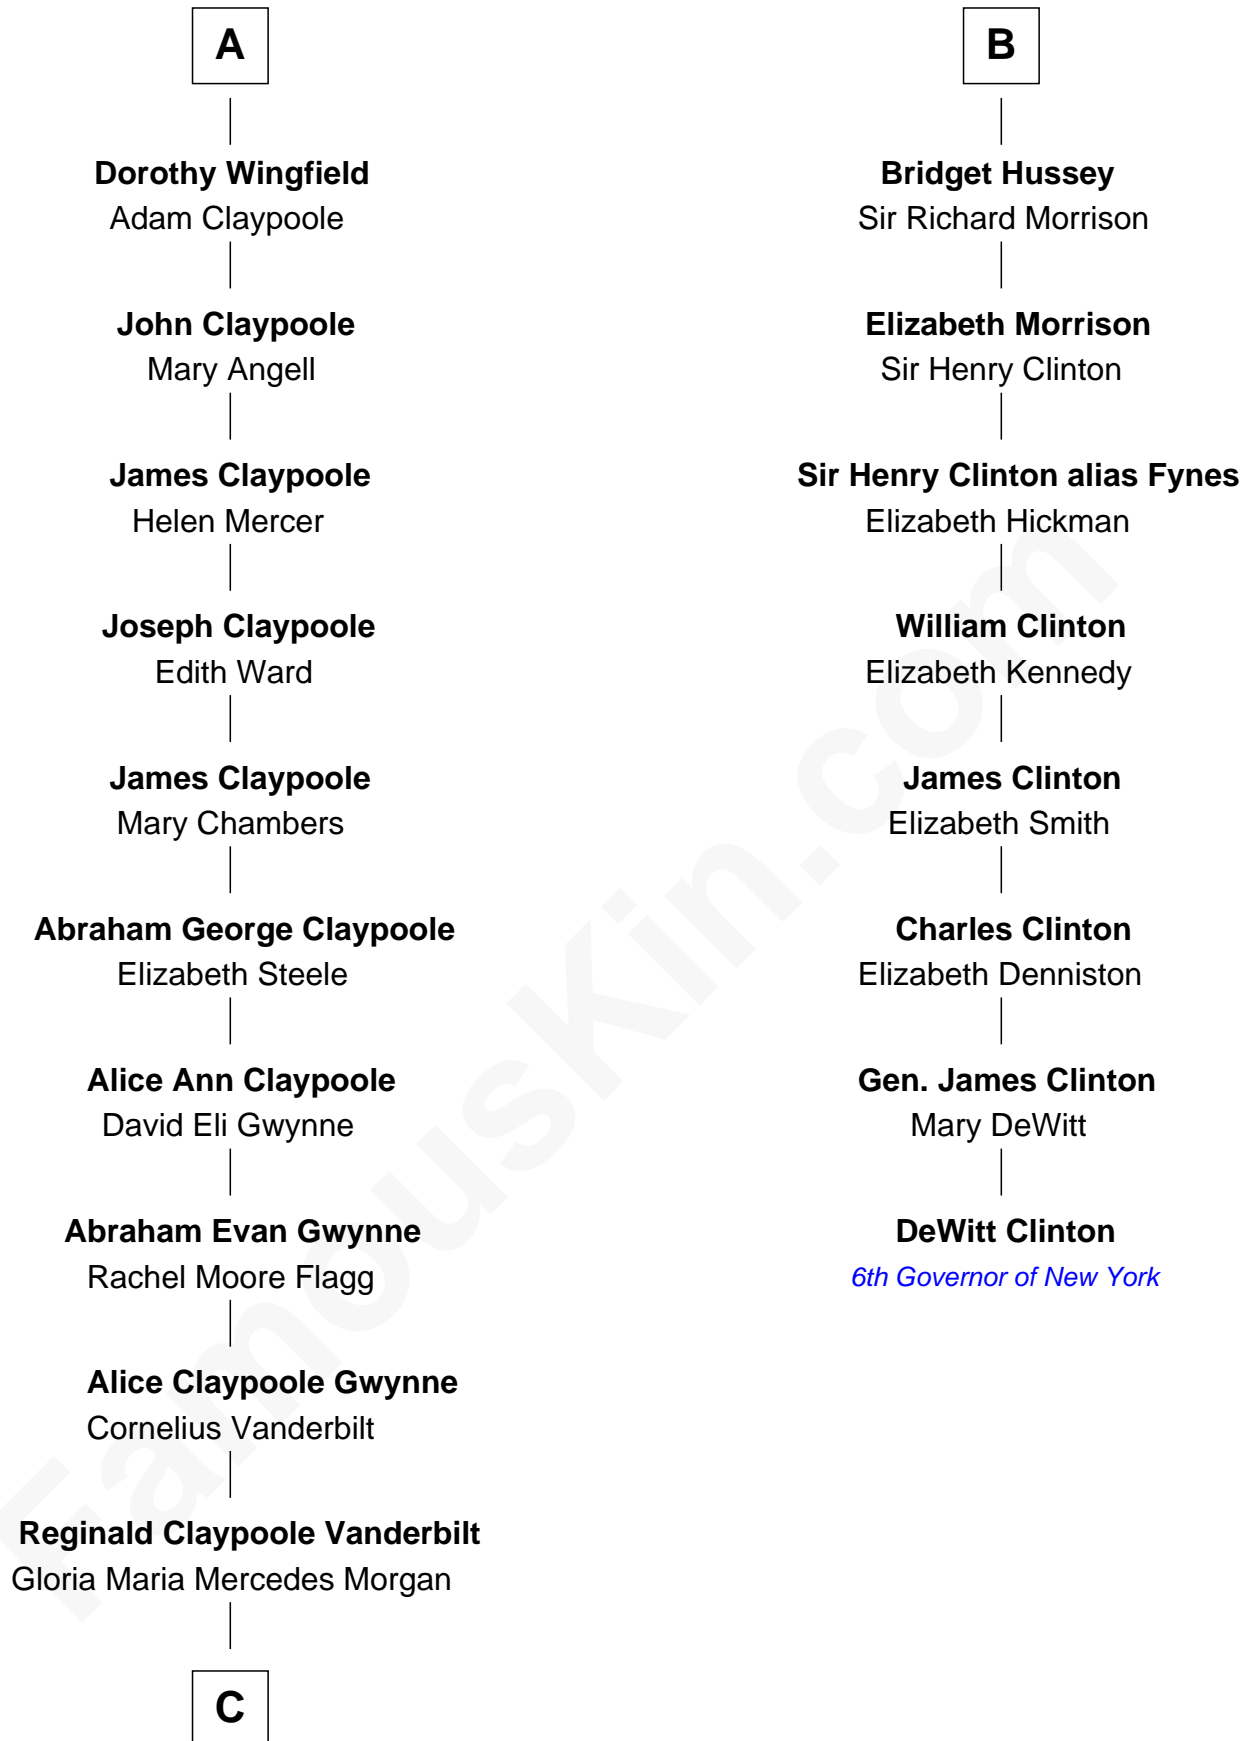

**FamousKin.com**  
**Relationship Chart of**  
**Anderson Cooper**  
*Television Journalist*

14th cousin 4 times removed of

**DeWitt Clinton**  
*6th Governor of New York*

**Henry Plantagenet**  
 Maud de Chaworth

**Eleanor Plantagenet**  
 Richard Fitzalan

**Sir Richard Fitzalan**  
 Elizabeth de Bohun

**Elizabeth Fitzalan**  
 Sir Robert Goushill

**Elizabeth Goushill**  
 Sir Robert Wingfield

**Sir Henry Wingfield**  
 Elizabeth Rookes

**Robert Wingfield**  
 Margery Quarles

**Robert Wingfield**  
 Elizabeth Cecil

**A**

**Henry of Lancaster**  
 Isabella de Beaumont

**Blanche of Lancaster**  
 John of Gaunt

**Elizabeth of Lancaster**  
 John de Holand

**Constance de Holand**  
 Sir John Grey

**Sir Edmund Grey**  
 Katherine Percy

**George Grey**  
 Catherine Herbert

**Anne Grey**  
 Sir John Hussey

**B**

|  
**Gloria Laura Morgan Vanderbilt**

Wyatt Emory Cooper