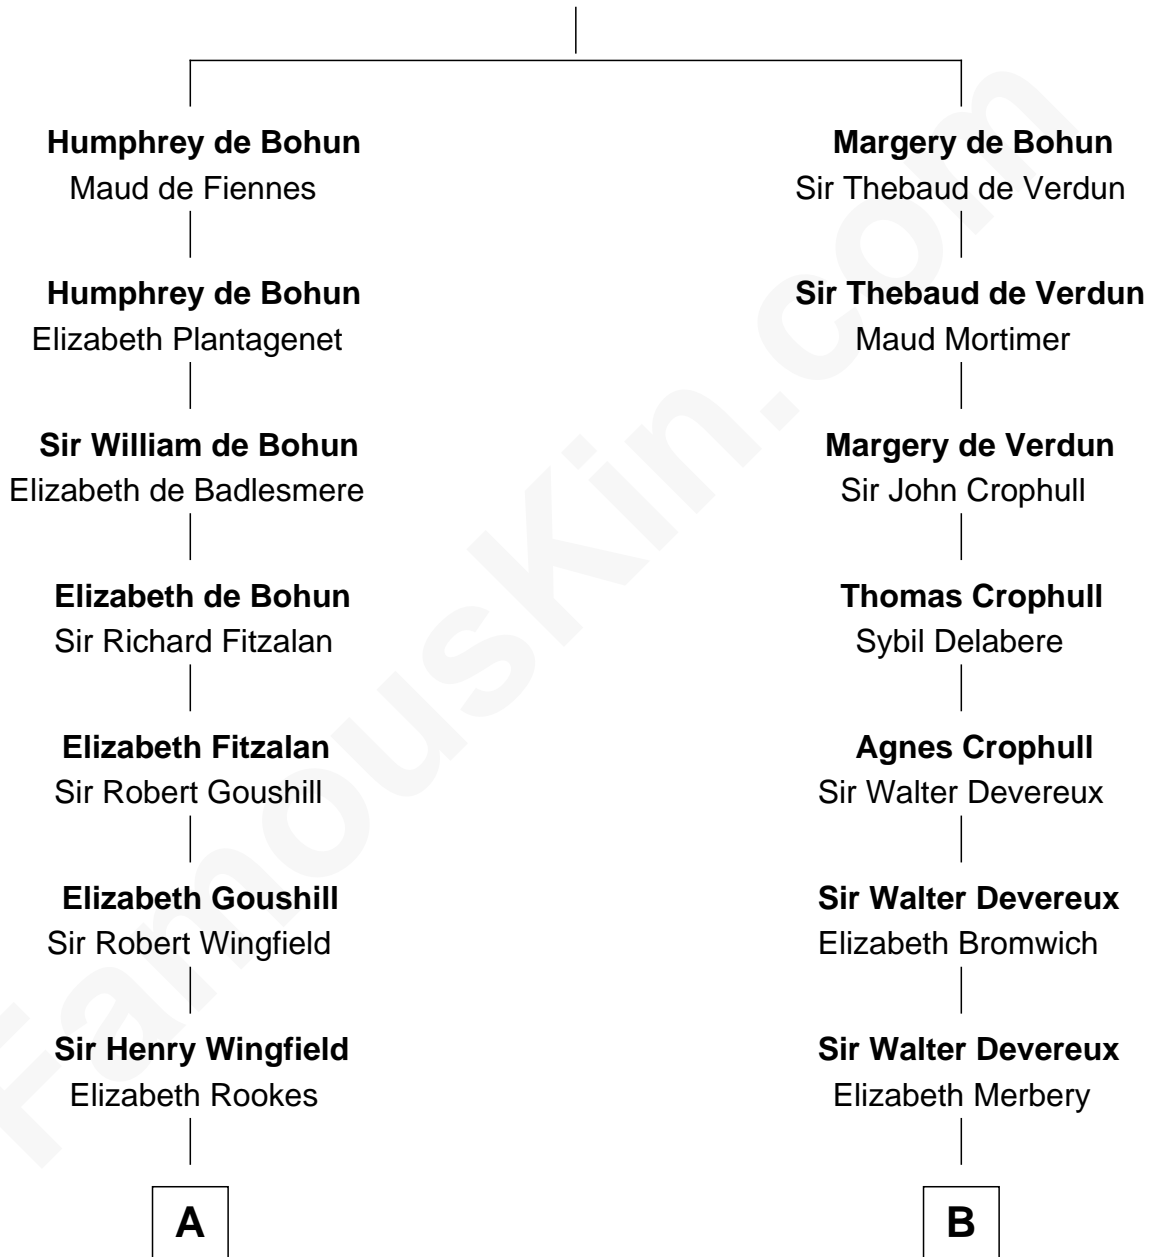

**FamousKin.com**  
**Relationship Chart of**  
**Anderson Cooper**  
*Television Journalist*

**17th cousin 3 times removed of**  
**DeWitt Clinton**  
*6th Governor of New York*

**Sir Humphrey de Bohun**  
 Eleanor de Braiose

**C**

—  
**Alice Claypoole Gwynne**

Cornelius Vanderbilt

—  
**Reginald Claypoole Vanderbilt**

Gloria Maria Mercedes Morgan

—  
**Gloria Laura Morgan Vanderbilt**

Wyatt Emory Cooper

—  
**Anderson Cooper**