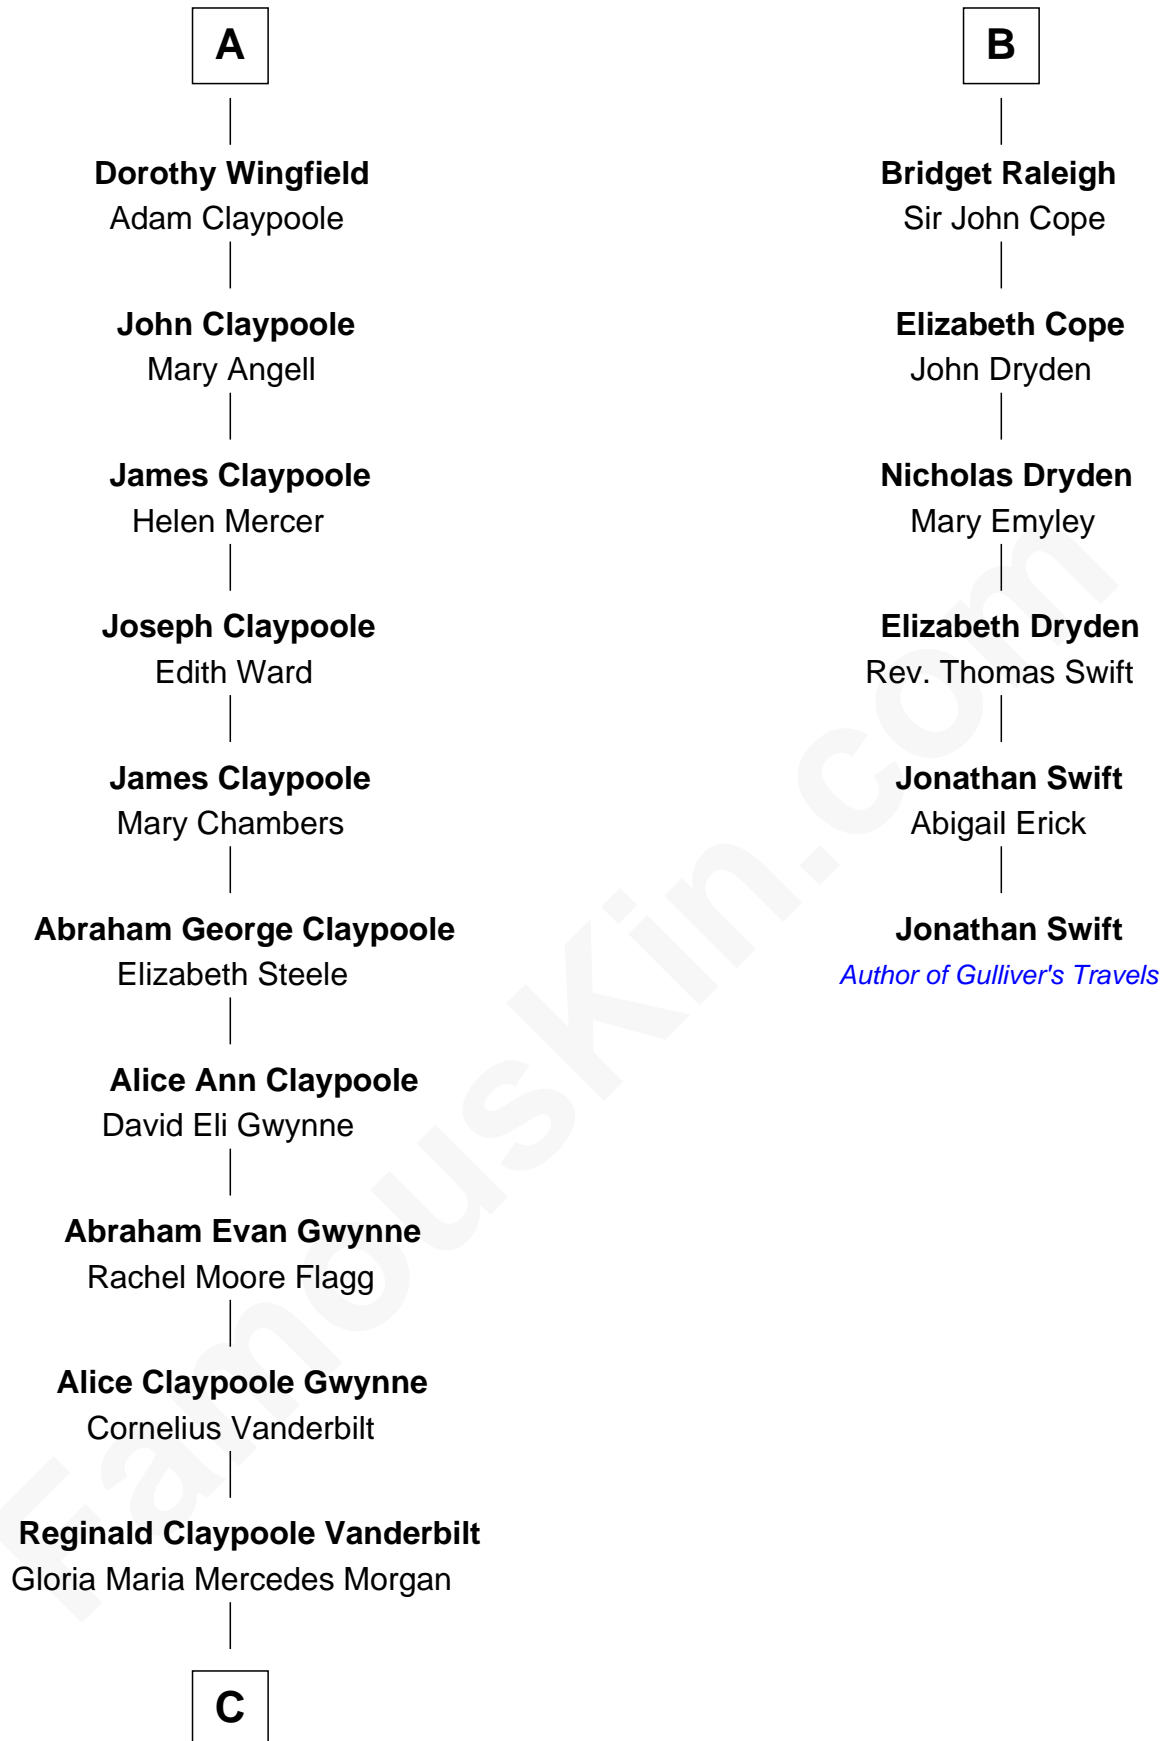

FamousKin.com
Relationship Chart of
Anderson Cooper
Television Journalist

12th cousin 6 times removed of

Jonathan Swift
Author of Gulliver's Travels

Edmund Fitzalan
 Alice de Warenne

Richard Fitzalan
 Eleanor Plantagenet

Mary Fitzalan
 John le Strange

Sir Richard Fitzalan
 Elizabeth de Bohun

Ankaret le Strange
 Sir Richard Talbot

Elizabeth Fitzalan
 Sir Robert Goushill

Mary Talbot
 Sir Thomas Greene

Elizabeth Goushill
 Sir Robert Wingfield

Sir Thomas Greene
 Phillippa Ferrers

Sir Henry Wingfield
 Elizabeth Rookes

Elizabeth Greene
 William Raleigh

Robert Wingfield
 Margery Quarles

Sir Edward Raleigh
 Margaret Verney

Robert Wingfield
 Elizabeth Cecil

Sir Edward Raleigh
 Anne Chamberlayne

A

B

Gloria Laura Morgan Vanderbilt

Wyatt Emory Cooper

Anderson Cooper

Television Journalist

FamousKin.com