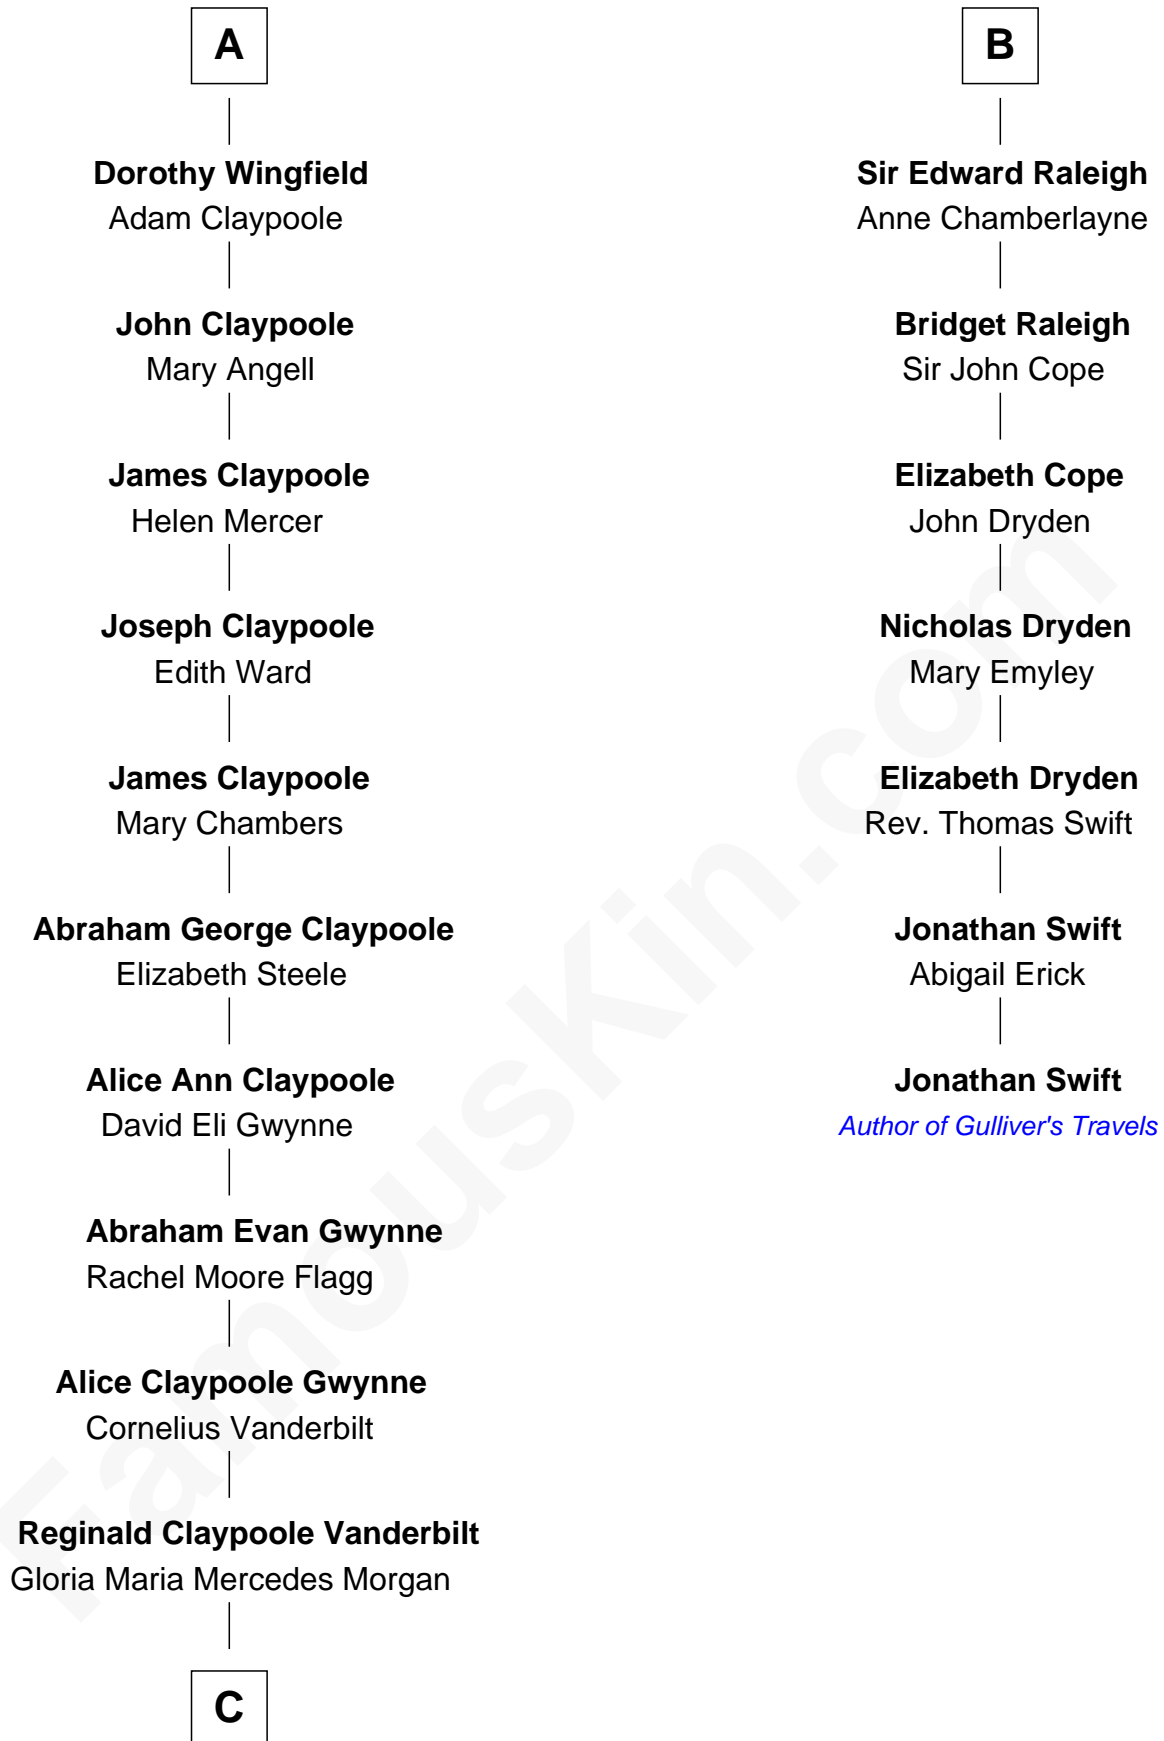

FamousKin.com
Relationship Chart of
Anderson Cooper
Television Journalist

13th cousin 5 times removed of

Jonathan Swift
Author of Gulliver's Travels

Humphrey de Bohun
 Elizabeth Plantagenet

Sir William de Bohun
 Elizabeth de Badlesmere

Eleanor de Bohun
 Sir James le Boteler

Elizabeth de Bohun
 Sir Richard Fitzalan

Pernel le Boteler
 Sir Gilbert Talbot

Elizabeth Fitzalan
 Sir Robert Goushill

Sir Richard Talbot
 Ankaret le Strange

Elizabeth Goushill
 Sir Robert Wingfield

Mary Talbot
 Sir Thomas Greene

Sir Henry Wingfield
 Elizabeth Rookes

Sir Thomas Greene
 Phillippa Ferrers

Robert Wingfield
 Margery Quarles

Elizabeth Greene
 William Raleigh

Robert Wingfield
 Elizabeth Cecil

Sir Edward Raleigh
 Margaret Verney

A

B

|
Gloria Laura Morgan Vanderbilt

Wyatt Emory Cooper

|
Anderson Cooper

Television Journalist

FamousKin.com