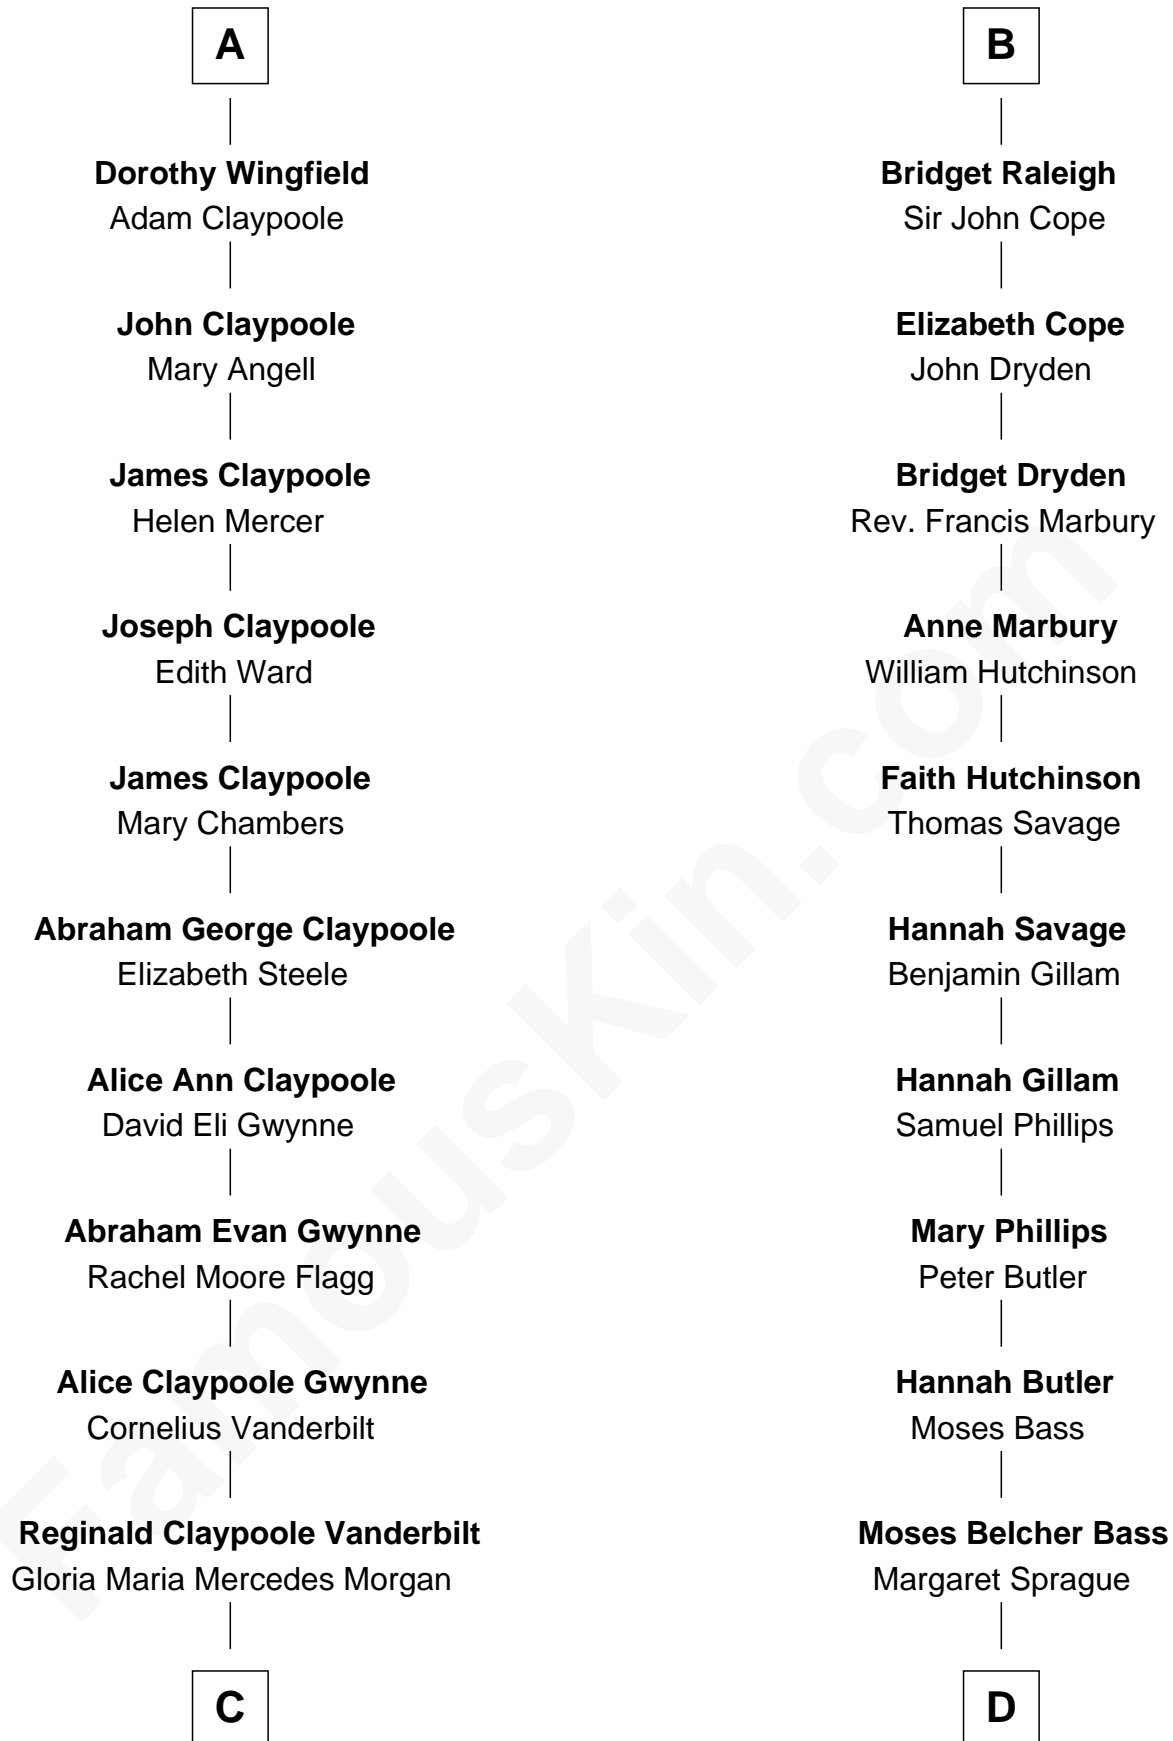

FamousKin.com Relationship Chart of

Anderson Cooper
Television Journalist

18th cousin 3 times removed of

Erskine Childers
4th President of Ireland

Edmund Fitzalan
Alice de Warenne

Richard Fitzalan
Eleanor Plantagenet

Mary Fitzalan
John le Strange

Sir Richard Fitzalan
Elizabeth de Bohun

Ankaret le Strange
Sir Richard Talbot

Elizabeth Fitzalan
Sir Robert Goushill

Mary Talbot
Sir Thomas Greene

Elizabeth Goushill
Sir Robert Wingfield

Sir Thomas Greene
Phillippa Ferrers

Sir Henry Wingfield
Elizabeth Rookes

Elizabeth Greene
William Raleigh

Robert Wingfield
Margery Quarles

Sir Edward Raleigh
Margaret Verney

Robert Wingfield
Elizabeth Cecil

Sir Edward Raleigh
Anne Chamberlayne

A

B

C

Gloria Laura Morgan Vanderbilt

Wyatt Emory Cooper

Anderson Cooper

Television Journalist