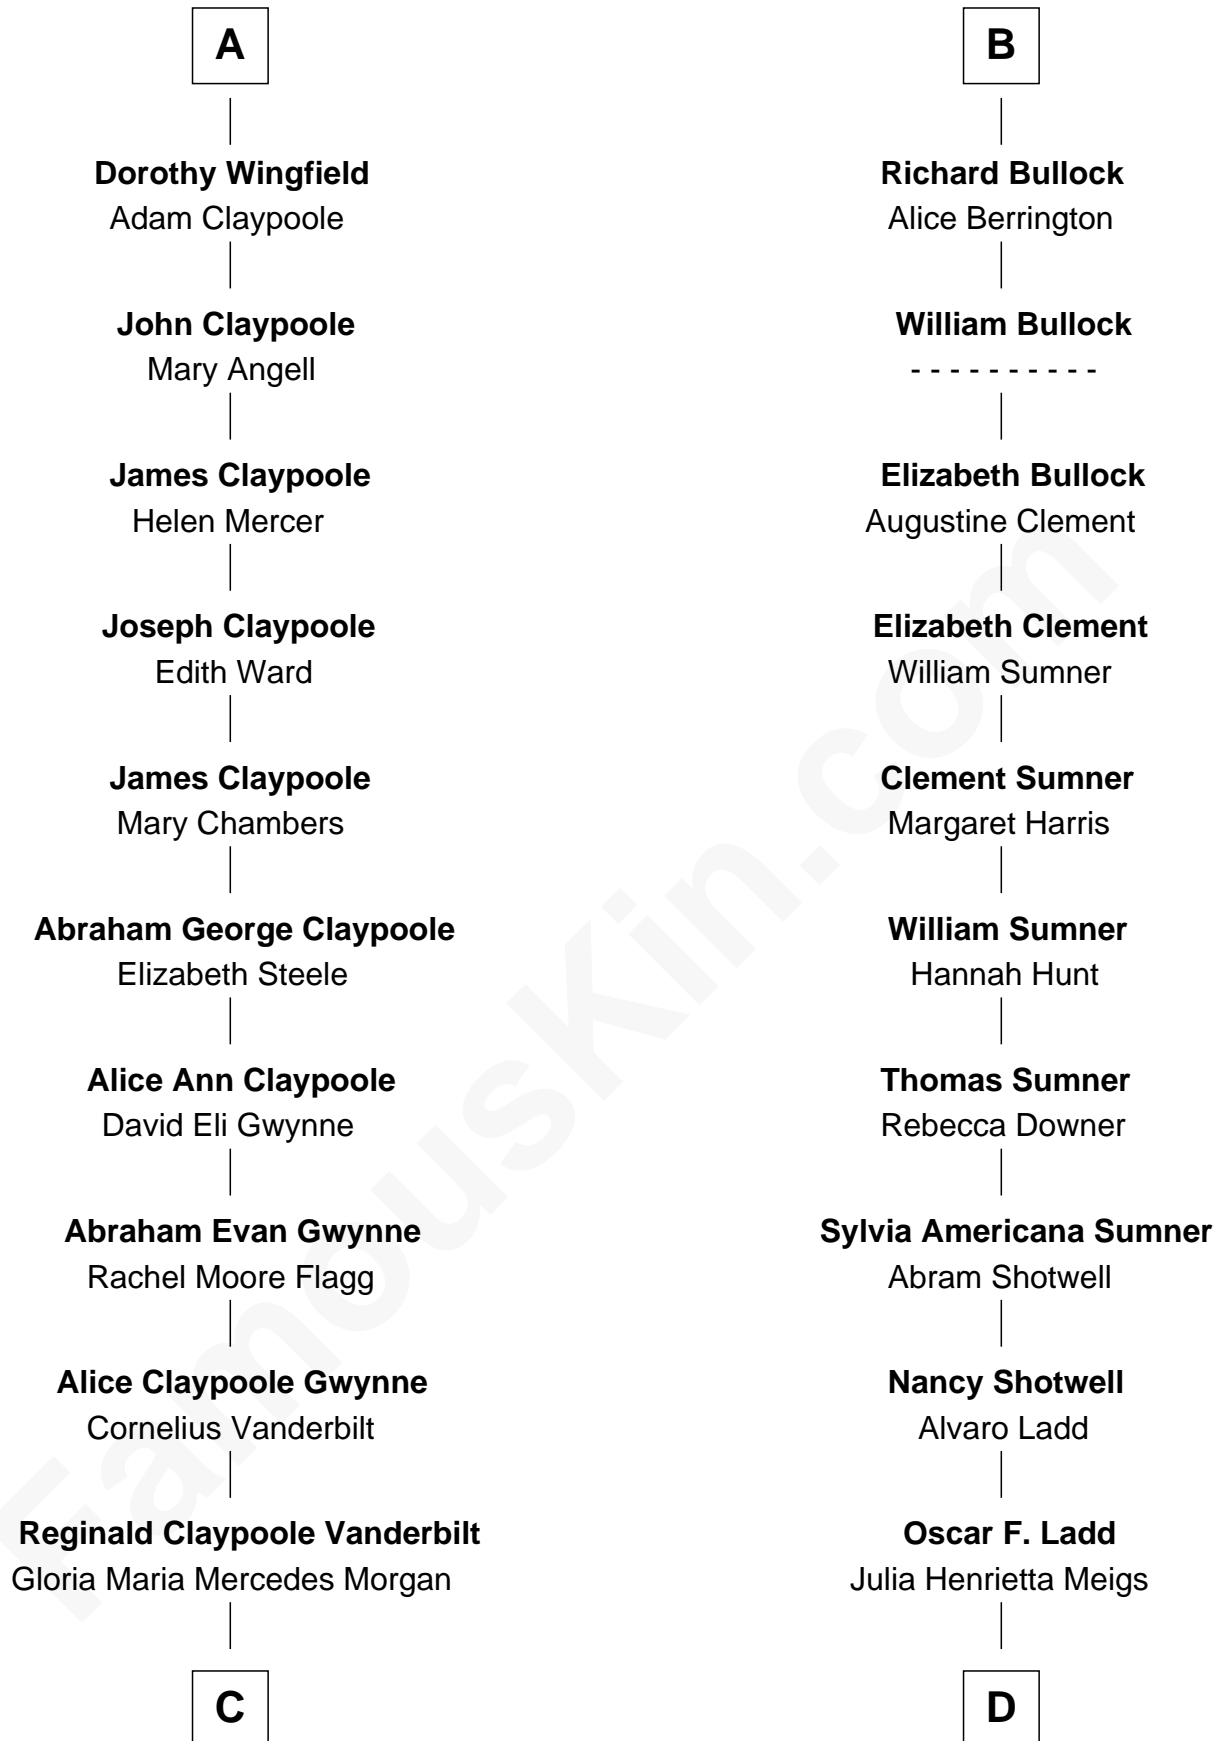

FamousKin.com Relationship Chart of

Anderson Cooper

Television Journalist

18th cousin of

Alan Ladd

Movie Actor

Bartholomew de Badlesmere

Margaret de Clare

Sir Henry Wingfield

Elizabeth Rookes

Robert Wingfield

Margery Quarles

Robert Wingfield

Elizabeth Cecil

A

Maud de Badlesmere

John de Vere

Aubrey de Vere

Alice FitzWalter

Sir Richard de Vere

Alice Sergeaux

Sir John de Vere

Elizabeth Howard

Joan de Vere

Sir William Norreys

Margaret Norreys

Gilbert Bullock

Thomas Bullock

Alice Kingsmill

B

C

Gloria Laura Morgan Vanderbilt