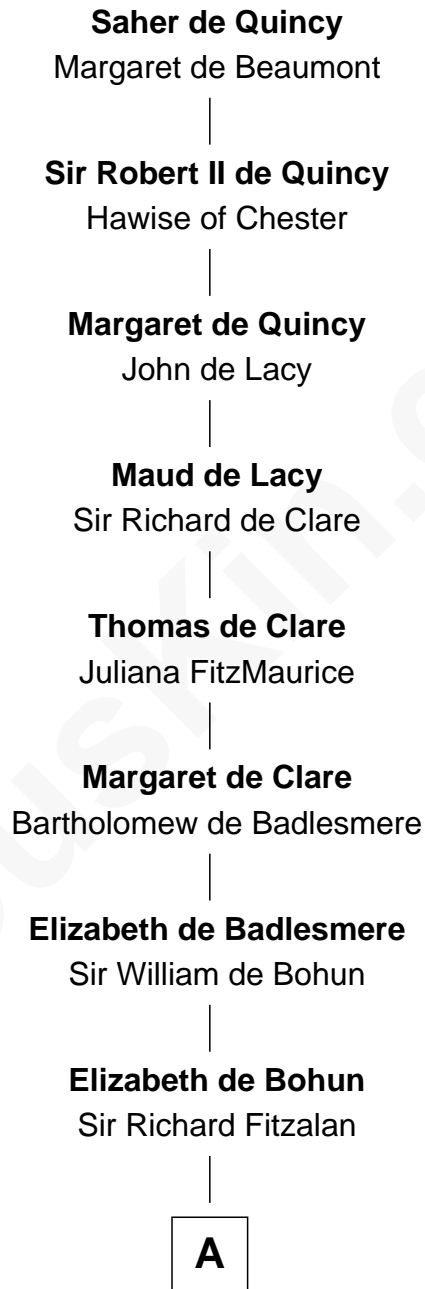

FamousKin.com Relationship Chart of

Anderson Cooper

Television Journalist

22nd Great-grandson of

Saher de Quincy

Magna Carta Surety

A

Elizabeth Fitzalan

Sir Robert Goushill

Elizabeth Goushill

Sir Robert Wingfield

Sir Henry Wingfield

Elizabeth Rookes

Robert Wingfield

Margery Quarles

Robert Wingfield

Edith Ward

James Claypoole

Mary Chambers

B

B

—
Abraham George Claypoole

Elizabeth Steele

—
Alice Ann Claypoole

David Eli Gwynne

—
Abraham Evan Gwynne

Rachel Moore Flagg

—
Alice Claypoole Gwynne

Cornelius Vanderbilt

—
Reginald Claypoole Vanderbilt

Gloria Maria Mercedes Morgan

—
Gloria Laura Morgan Vanderbilt