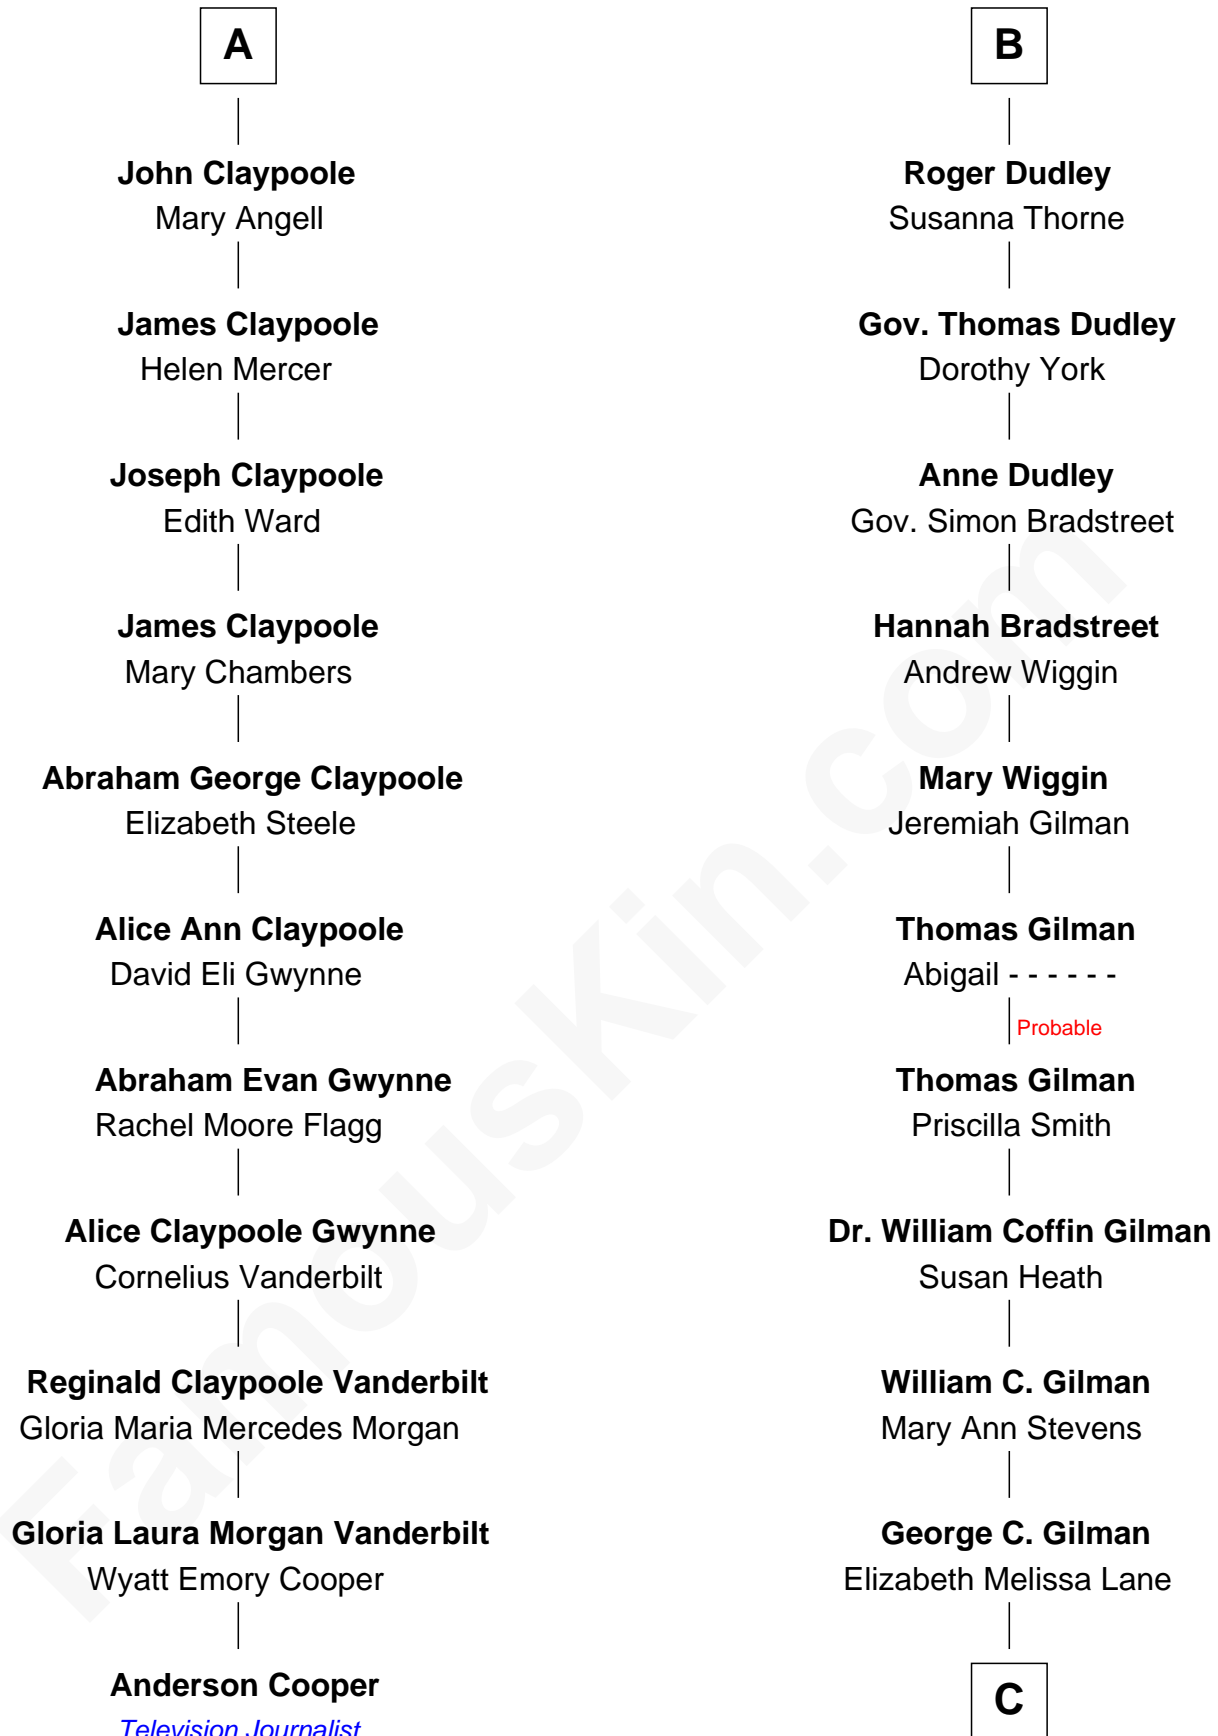

**FamousKin.com**  
**Relationship Chart of**  
**Anderson Cooper**  
*Television Journalist*

**17th cousin 2 times removed of**  
**George Hamilton**  
*TV and Movie Actor*

C

**Lillian C. Gilman**

Harry Fuller Hamilton

**George William Hamilton**

Anne Lucille Stevens

**George Hamilton**

*TV and Movie Actor*

FamousKin.com