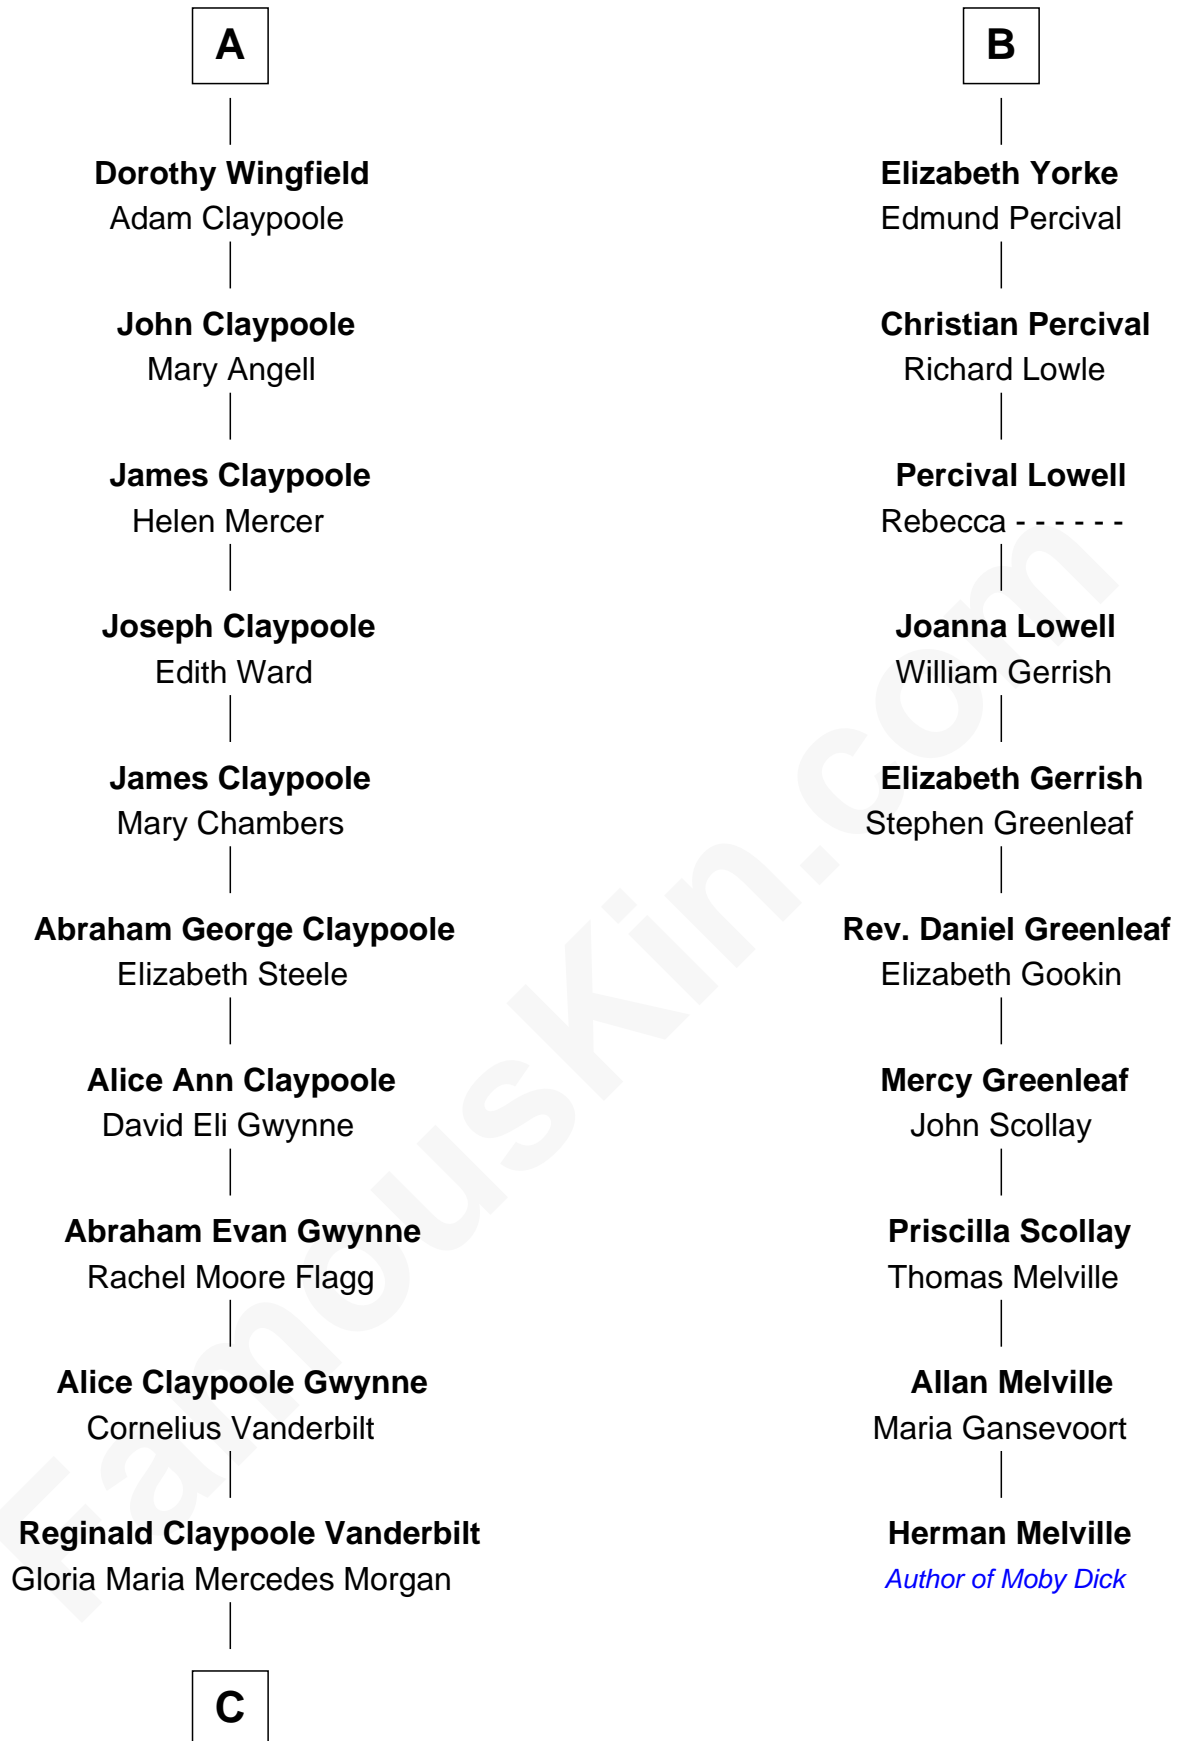

FamousKin.com Relationship Chart of

Anderson Cooper

Television Journalist

16th cousin 2 times removed of

Herman Melville

Author of Moby Dick

Humphrey de Bohun

Elizabeth Plantagenet

Sir William de Bohun
Elizabeth de Badlesmere

Elizabeth de Bohun
Sir Richard Fitzalan

Elizabeth Fitzalan
Sir Robert Goushill

Elizabeth Goushill
Sir Robert Wingfield

Sir Henry Wingfield
Elizabeth Rookes

Robert Wingfield
Margery Quarles

Robert Wingfield
Elizabeth Cecil

A

Margaret de Bohun
Sir Hugh de Courtnay

Elizabeth de Courtnay
Sir Andrew Luttrell

Sir Hugh Luttrell
Catherine de Beaumont

Sir John Luttrell
Margaret Touchet

Sir James Luttrell
Elizabeth Courtnay

Sir Hugh Luttrell
Margaret Hill

Eleanor Luttrell
Roger Yorke

B

|
Gloria Laura Morgan Vanderbilt

Wyatt Emory Cooper

|
Anderson Cooper

Television Journalist

FamousKin.com