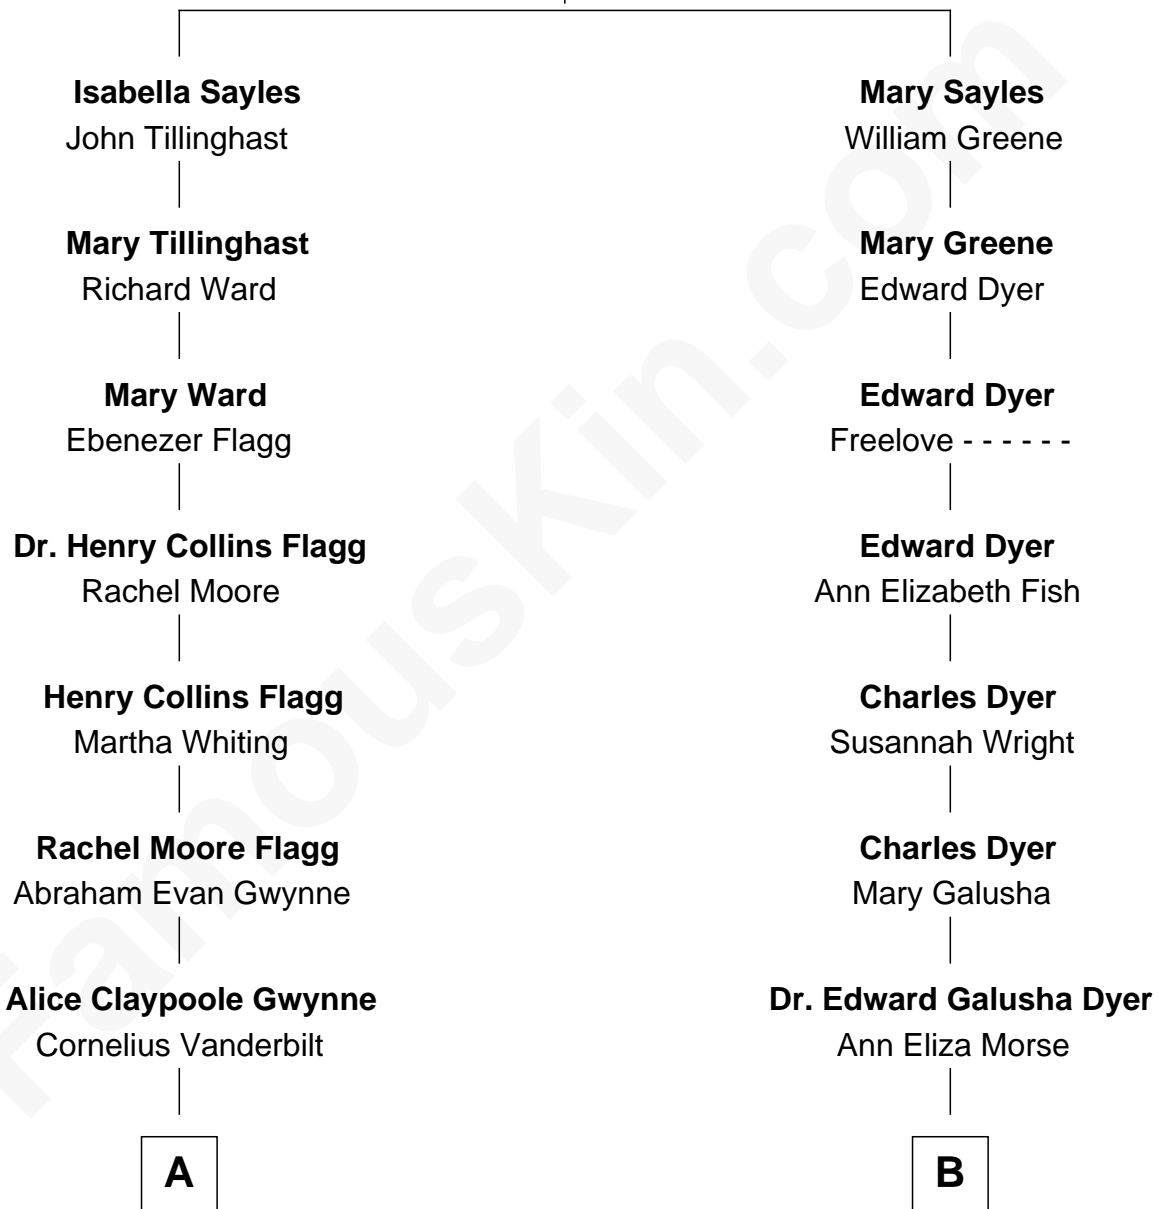

FamousKin.com
Relationship Chart of
Anderson Cooper
Television Journalist

9th cousin 2 times removed of

Andrew Shue
TV Actor

John Sayles
 Mary Williams

A

Reginald Claypoole Vanderbilt
Gloria Maria Mercedes Morgan

Gloria Laura Morgan Vanderbilt
Wyatt Emory Cooper

Anderson Cooper
Television Journalist

B

Emily Almira Dyer
Alexander Hunter Gunn

Alexander Hunter Gunn
Harriet Grace Brewster Willcox

Mary Brewster Gunn
Adoniram Judson Wells

Anne Brewster Wells
James William Shue

Andrew Shue
TV Actor