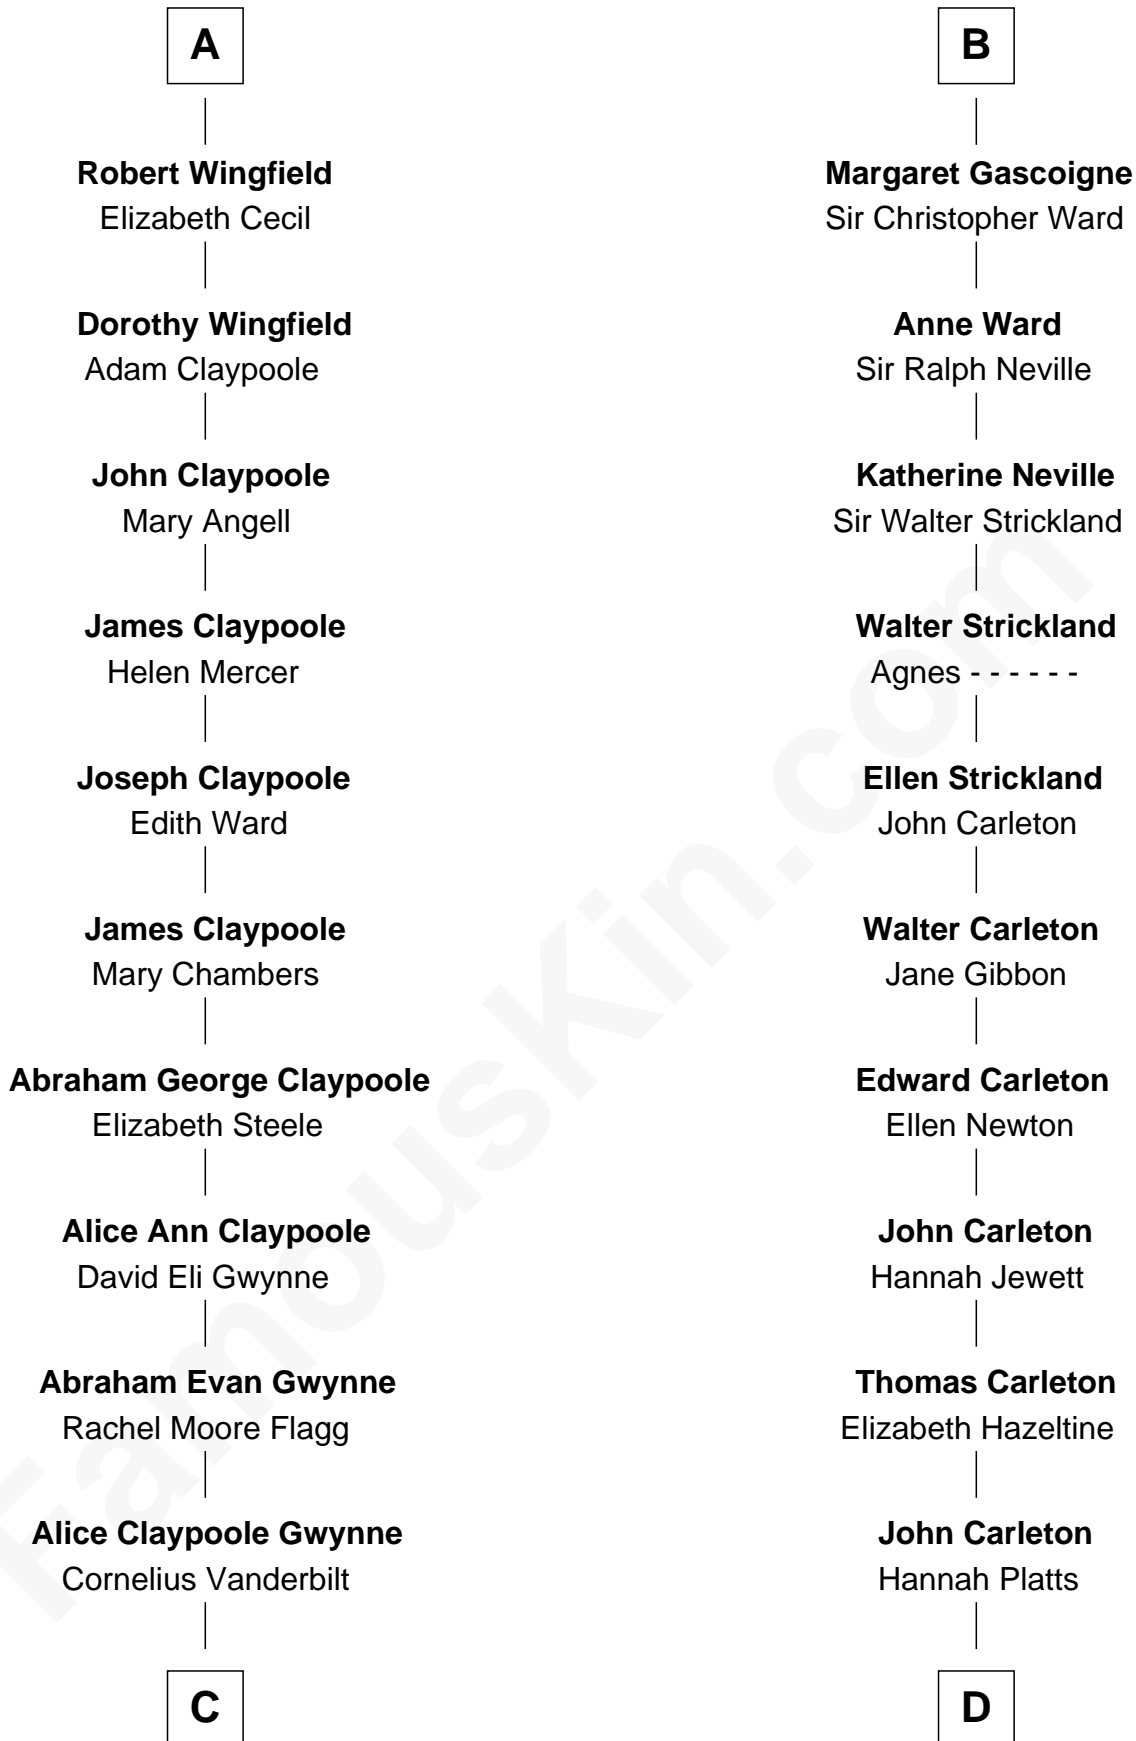

FamousKin.com Relationship Chart of

Anderson Cooper

Television Journalist

19th cousin 1 time removed of

Charles A. Pillsbury

Co-Founder of C.A. Pillsbury Co.

C

Reginald Claypoole Vanderbilt

Gloria Maria Mercedes Morgan

Gloria Laura Morgan Vanderbilt

Wyatt Emory Cooper

Anderson Cooper

Television Journalist

D

Moses Carleton

Margaret Sprake