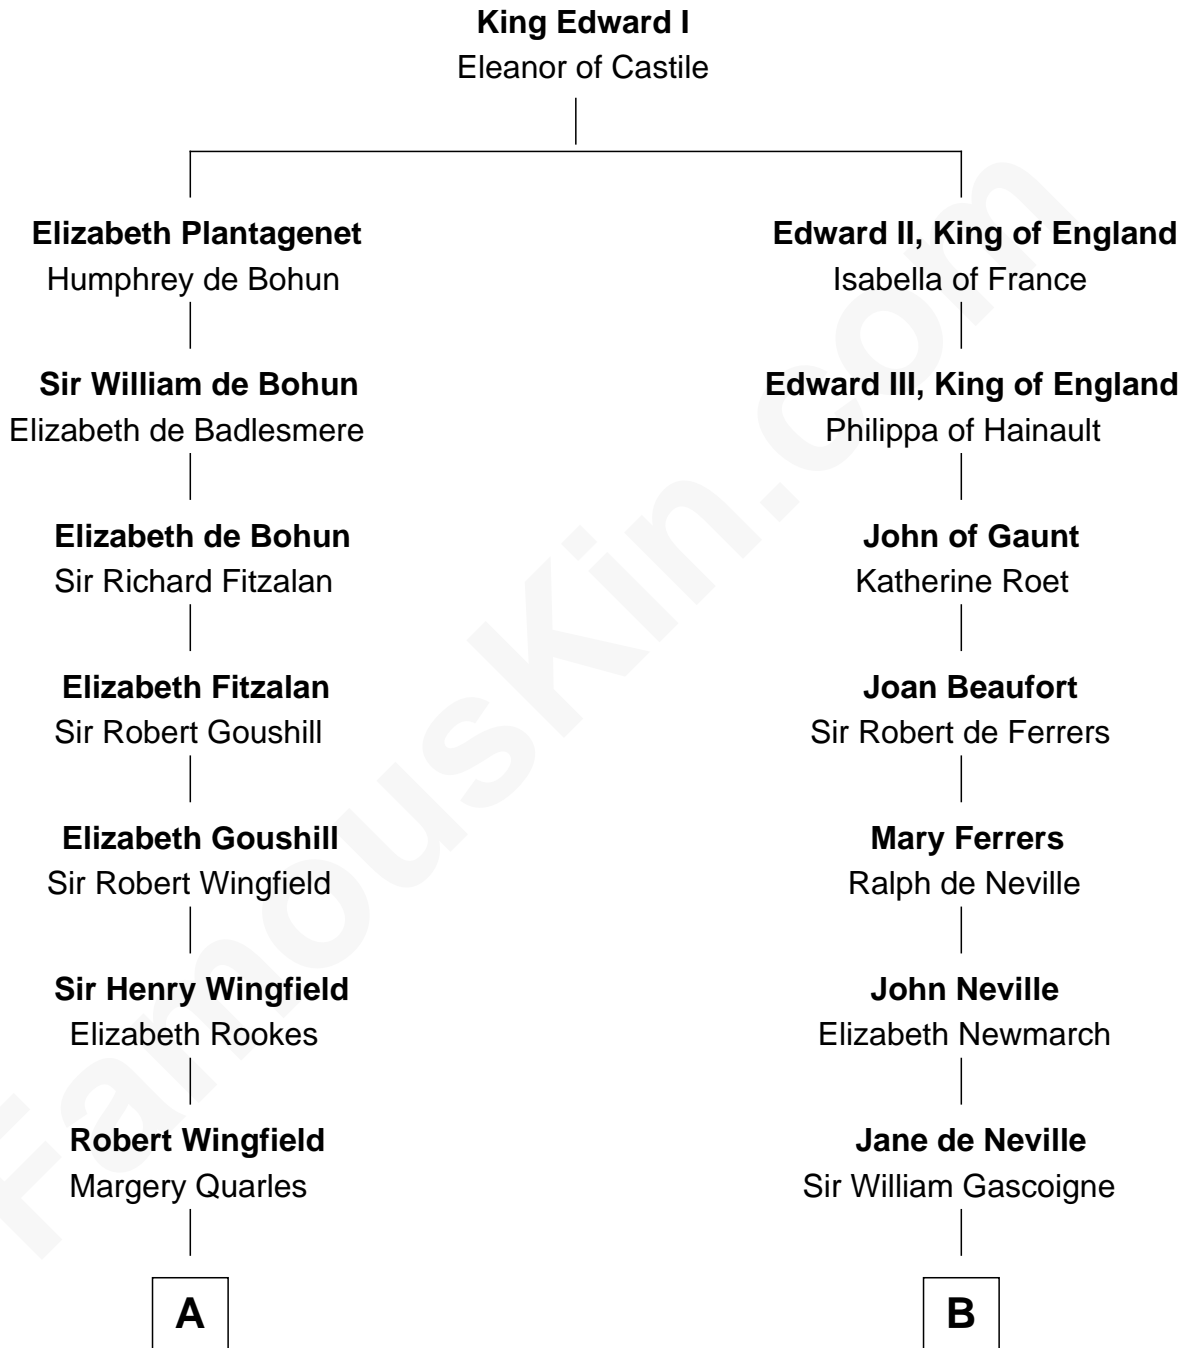

FamousKin.com Relationship Chart of

Anderson Cooper

Television Journalist

19th cousin 1 time removed of

Charles A. Pillsbury

Co-Founder of C.A. Pillsbury Co.

C

Reginald Claypoole Vanderbilt

Gloria Maria Mercedes Morgan

Gloria Laura Morgan Vanderbilt

Wyatt Emory Cooper

Anderson Cooper

Television Journalist

D

Moses Carleton

Margaret Sprake