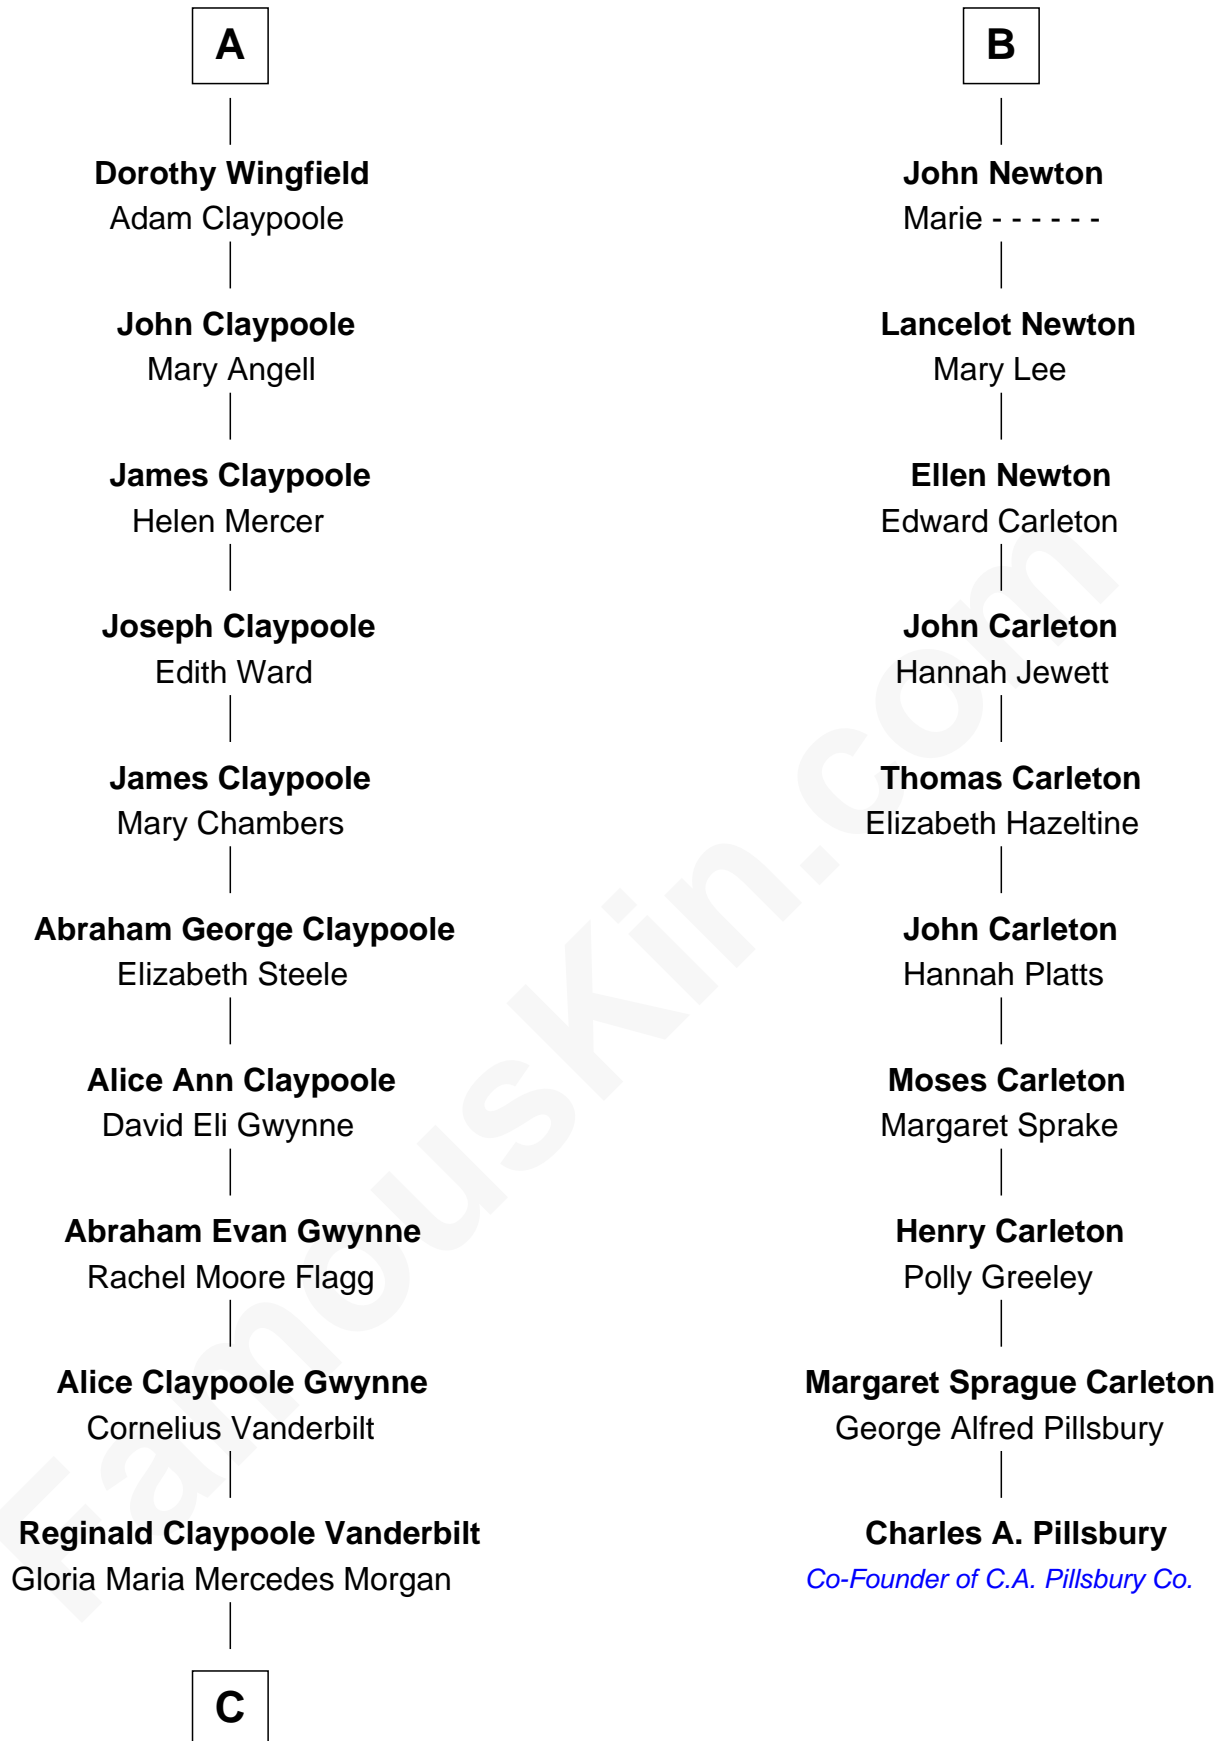

# FamousKin.com Relationship Chart of

**Anderson Cooper**

*Television Journalist*

16th cousin 2 times removed of

**Charles A. Pillsbury**

*Co-Founder of C.A. Pillsbury Co.*

**Edmund Fitzalan**

Alice de Warenne

**Richard Fitzalan**  
Eleanor Plantagenet

**Sir Richard Fitzalan**  
Elizabeth de Bohun

**Elizabeth Fitzalan**  
Sir Robert Goushill

**Elizabeth Goushill**  
Sir Robert Wingfield

**Sir Henry Wingfield**  
Elizabeth Rookes

**Robert Wingfield**  
Margery Quarles

**Robert Wingfield**  
Elizabeth Cecil

**A**

**Aline Fitzalan**

Sir Roger le Strange

**Lucy le Strange**  
Sir William Willoughby

**Margery Willoughby**  
Sir William FitzHugh

**Lora FitzHugh**  
Sir John Constable

**Isabel Constable**  
Stephen de Thorpe

**Margaret Thorpe**  
John Newton

**John Newton**  
Margaret Grimston

**B**

|  
**Gloria Laura Morgan Vanderbilt**

Wyatt Emory Cooper