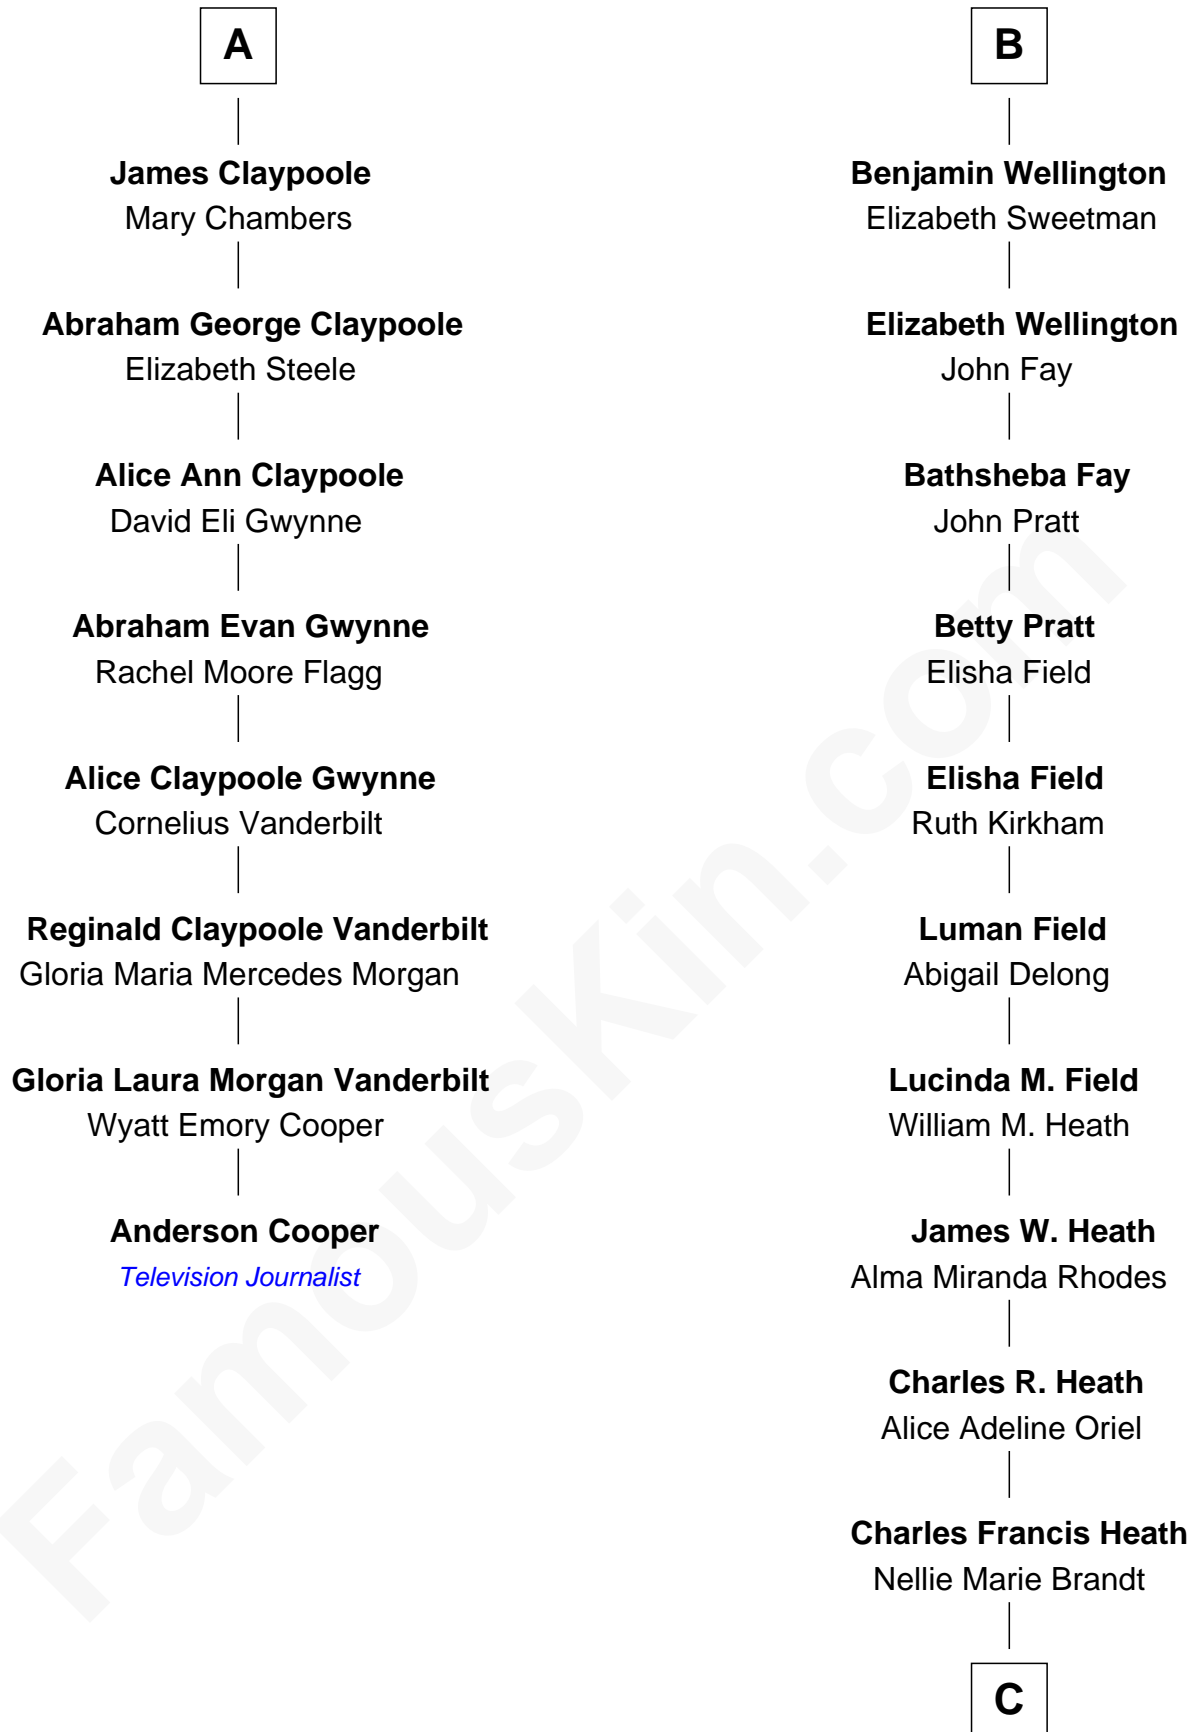

**FamousKin.com**  
**Relationship Chart of**  
**Anderson Cooper**  
*Television Journalist*

**14th cousin 4 times removed of**  
**Sarah Palin**  
*9th Governor of Alaska*

C

Charles Richard Heath

Sarah Sheeran

Sarah Palin

*9th Governor of Alaska*

FamousKin.com