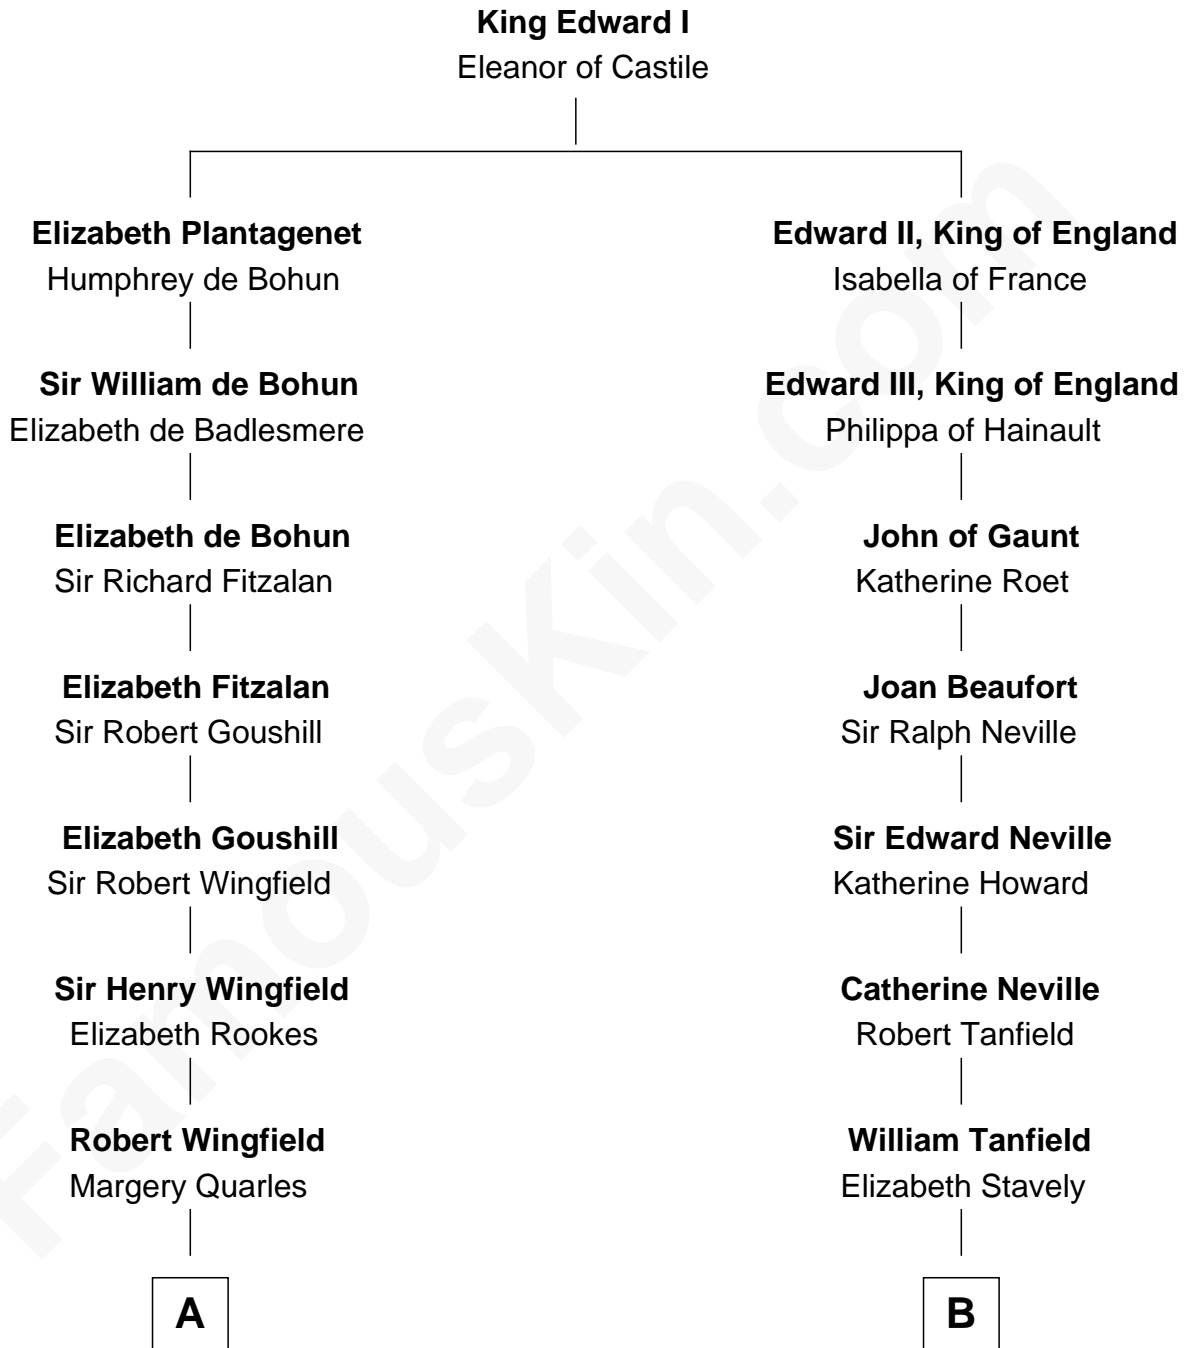

# FamousKin.com Relationship Chart of

**Anderson Cooper**

*Television Journalist*

15th cousin 4 times removed of

**Thomas Jefferson**

*3rd U.S. President and Signer of the Declaration of Independence*

**C**

—  
**Reginald Claypoole Vanderbilt**

Gloria Maria Mercedes Morgan

—  
**Gloria Laura Morgan Vanderbilt**

Wyatt Emory Cooper

—  
**Anderson Cooper**

*Television Journalist*

FamousKin.com