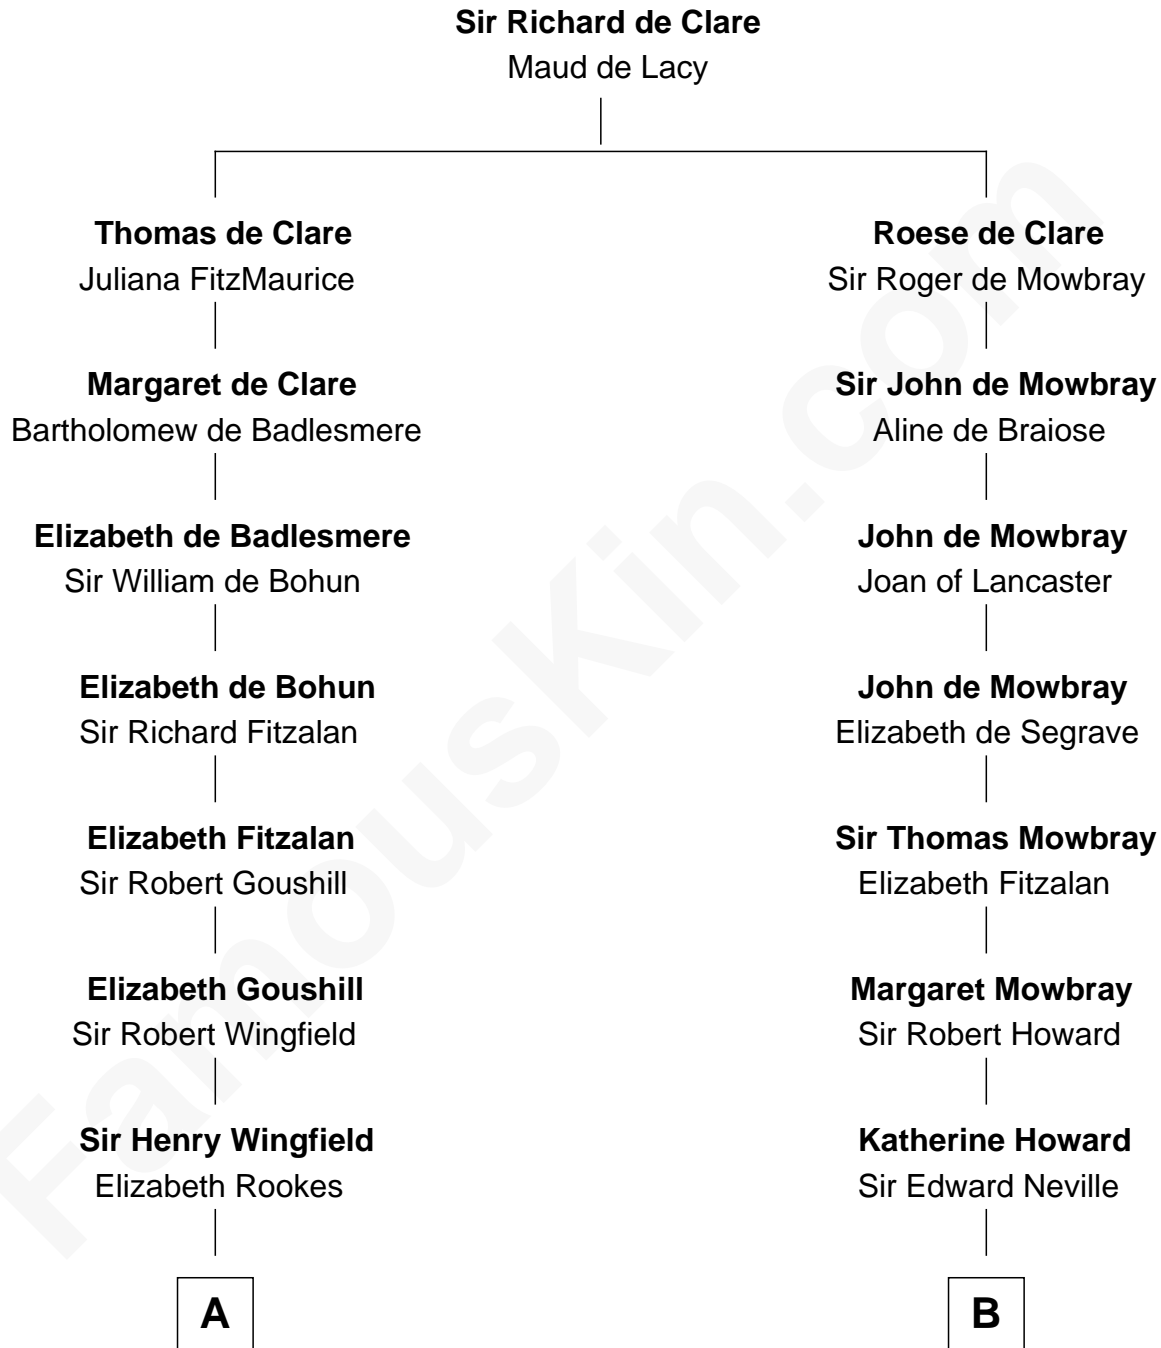

# FamousKin.com Relationship Chart of

**Anderson Cooper**  
*Television Journalist*

17th cousin 3 times removed of

**Thomas Jefferson**

*3rd U.S. President and Signer of the Declaration of Independence*

**C**

—  
**Alice Claypoole Gwynne**

Cornelius Vanderbilt

—  
**Reginald Claypoole Vanderbilt**

Gloria Maria Mercedes Morgan

—  
**Gloria Laura Morgan Vanderbilt**

Wyatt Emory Cooper

—  
**Anderson Cooper**

*Television Journalist*