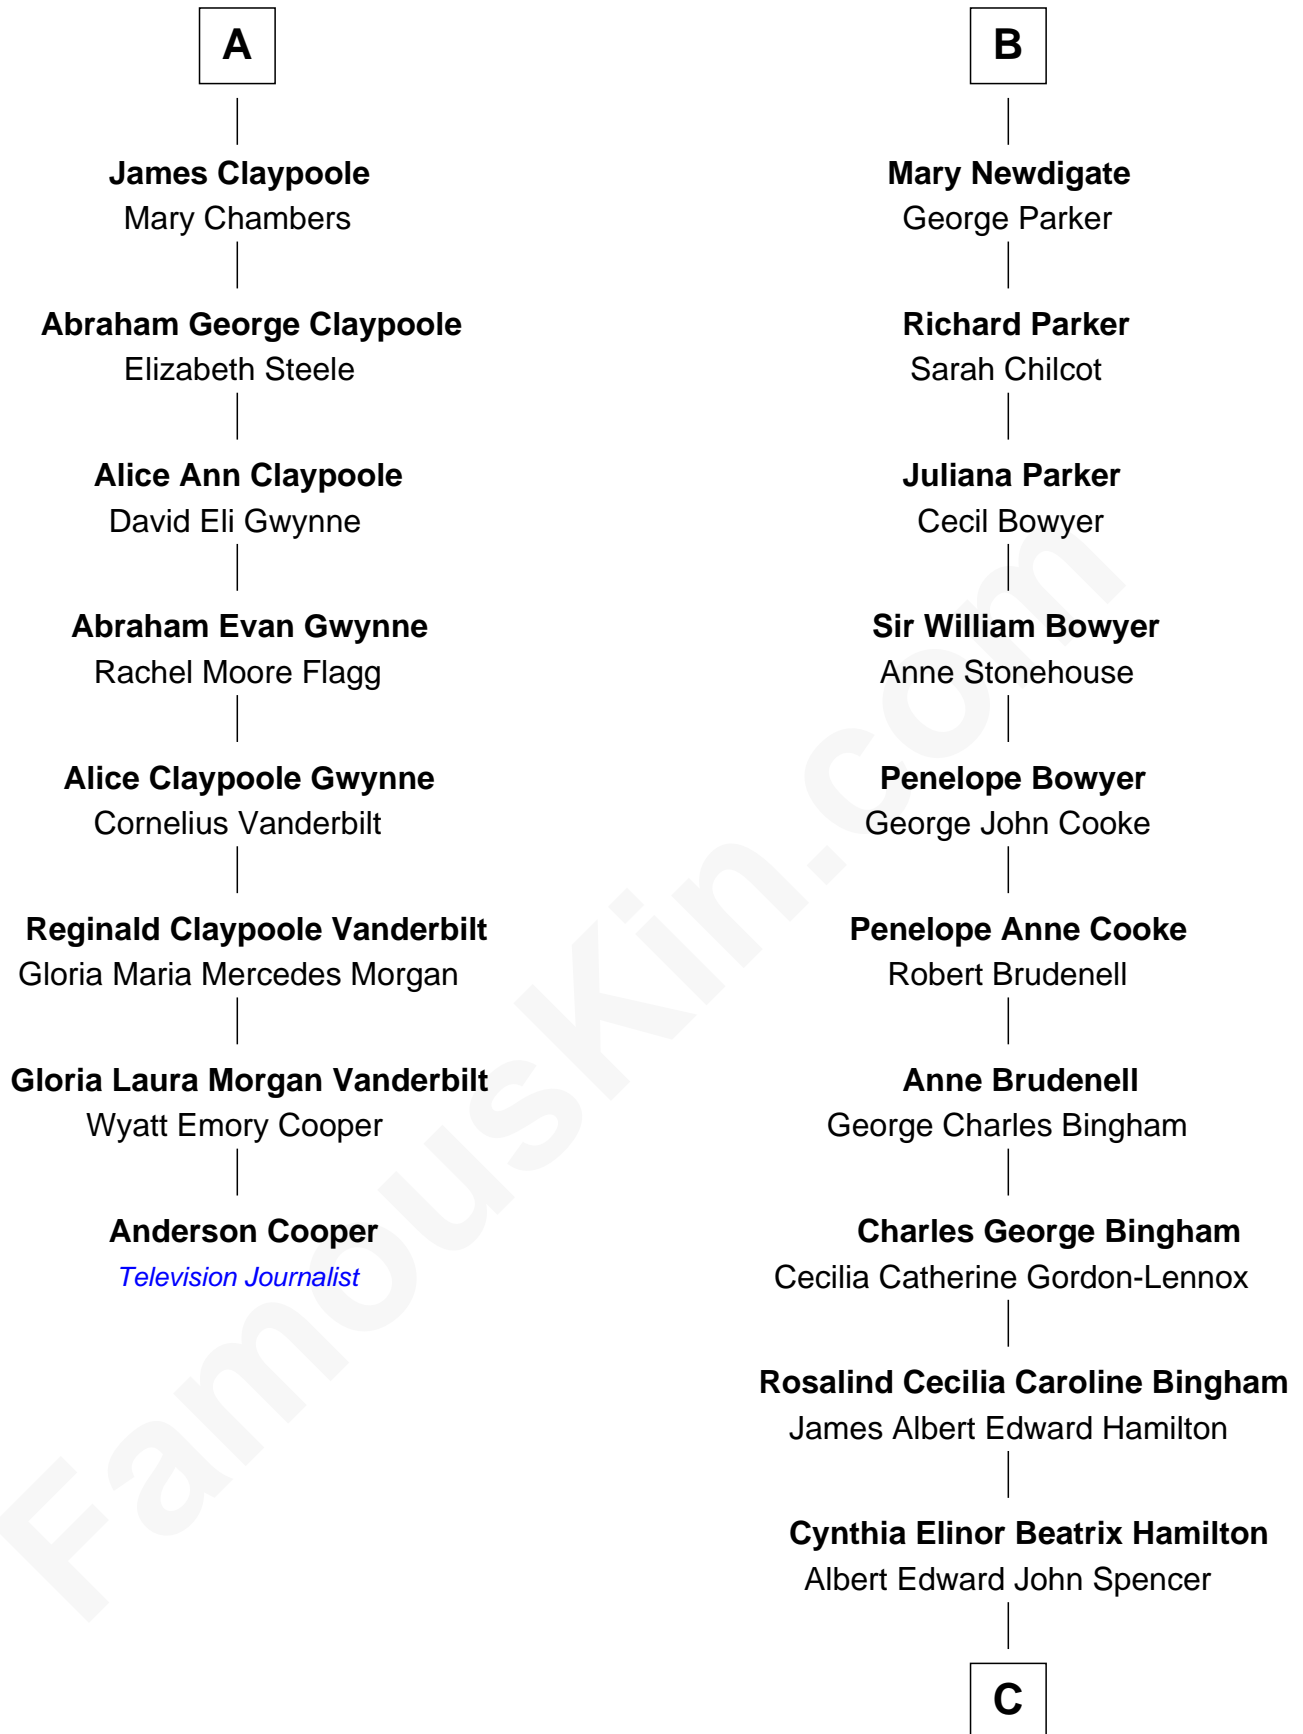

**FamousKin.com**  
**Relationship Chart of**  
**Anderson Cooper**  
*Television Journalist*

**14th cousin 5 times removed of**  
**Prince William**  
*Prince of Wales*

C

**Edward John Spencer**  
Frances Ruth Burke Roche

**Princess Diana Frances Spencer**  
Charles III, King of the United Kingdom

**Prince William**  
*Prince of Wales*

FamousKin.com