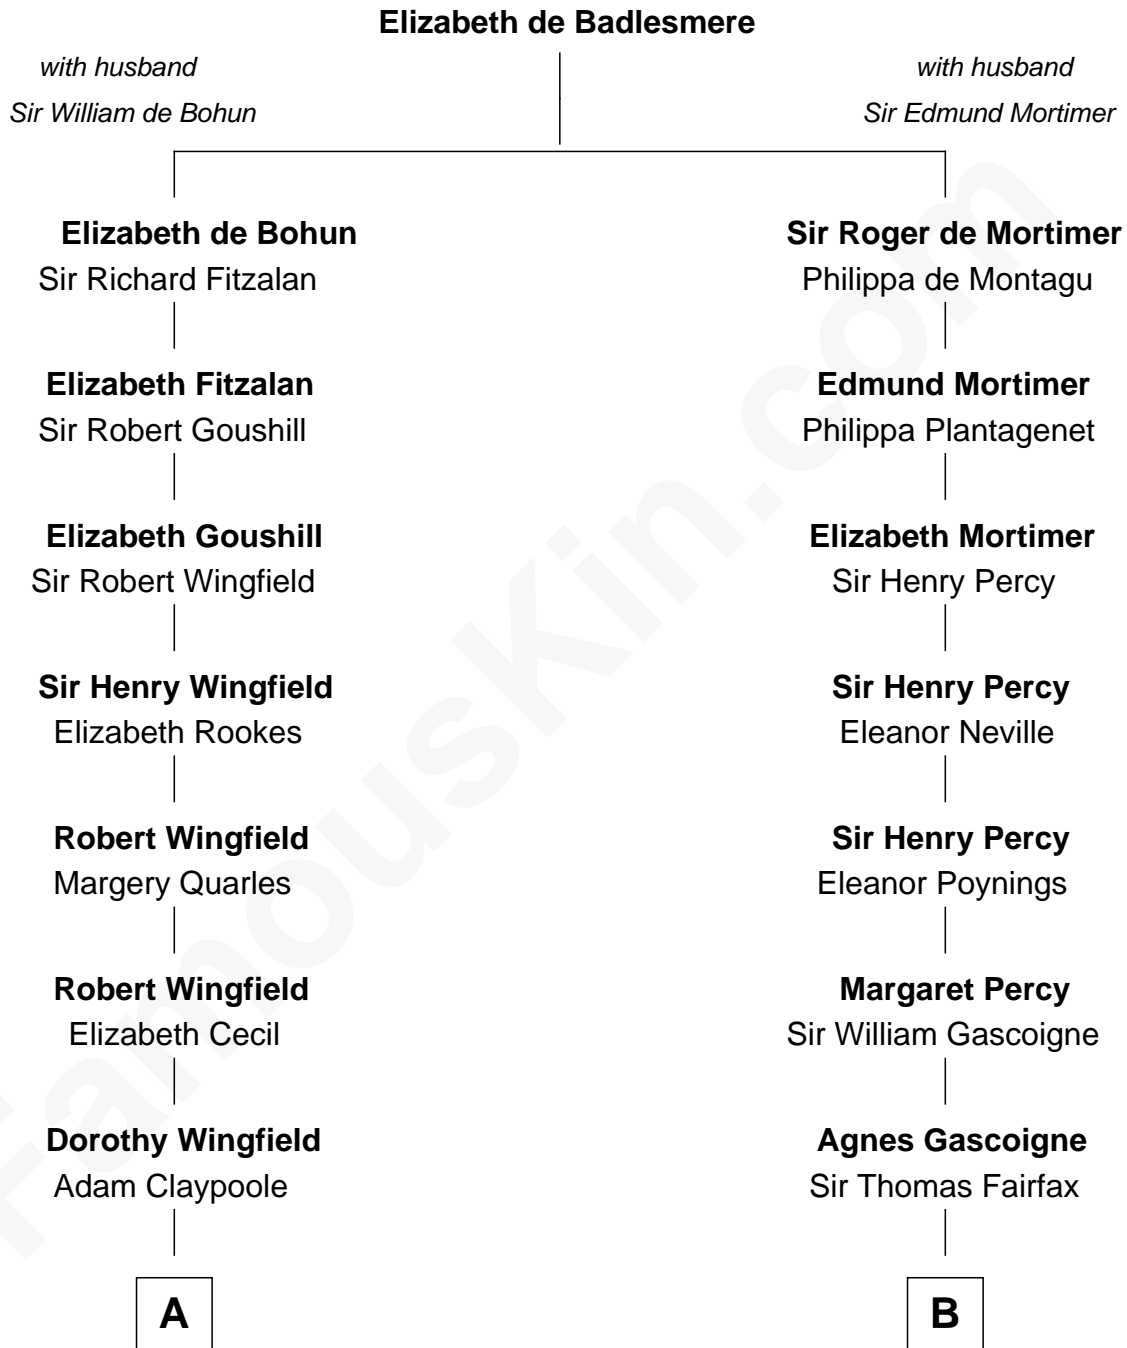

FamousKin.com
Relationship Chart of
Anderson Cooper
Television Journalist

17th cousin 4 times removed of
Catherine Middleton
Princess of Wales

C

Francis Martineau Lupton

Harriet Albina Davis

Olive Christina Lupton

Richard Noel Middleton

Peter Francis Middleton

Valerie Glassborow

Michael Francis Middleton

Carole Elizabeth Goldsmith

Catherine Middleton

Princess of Wales