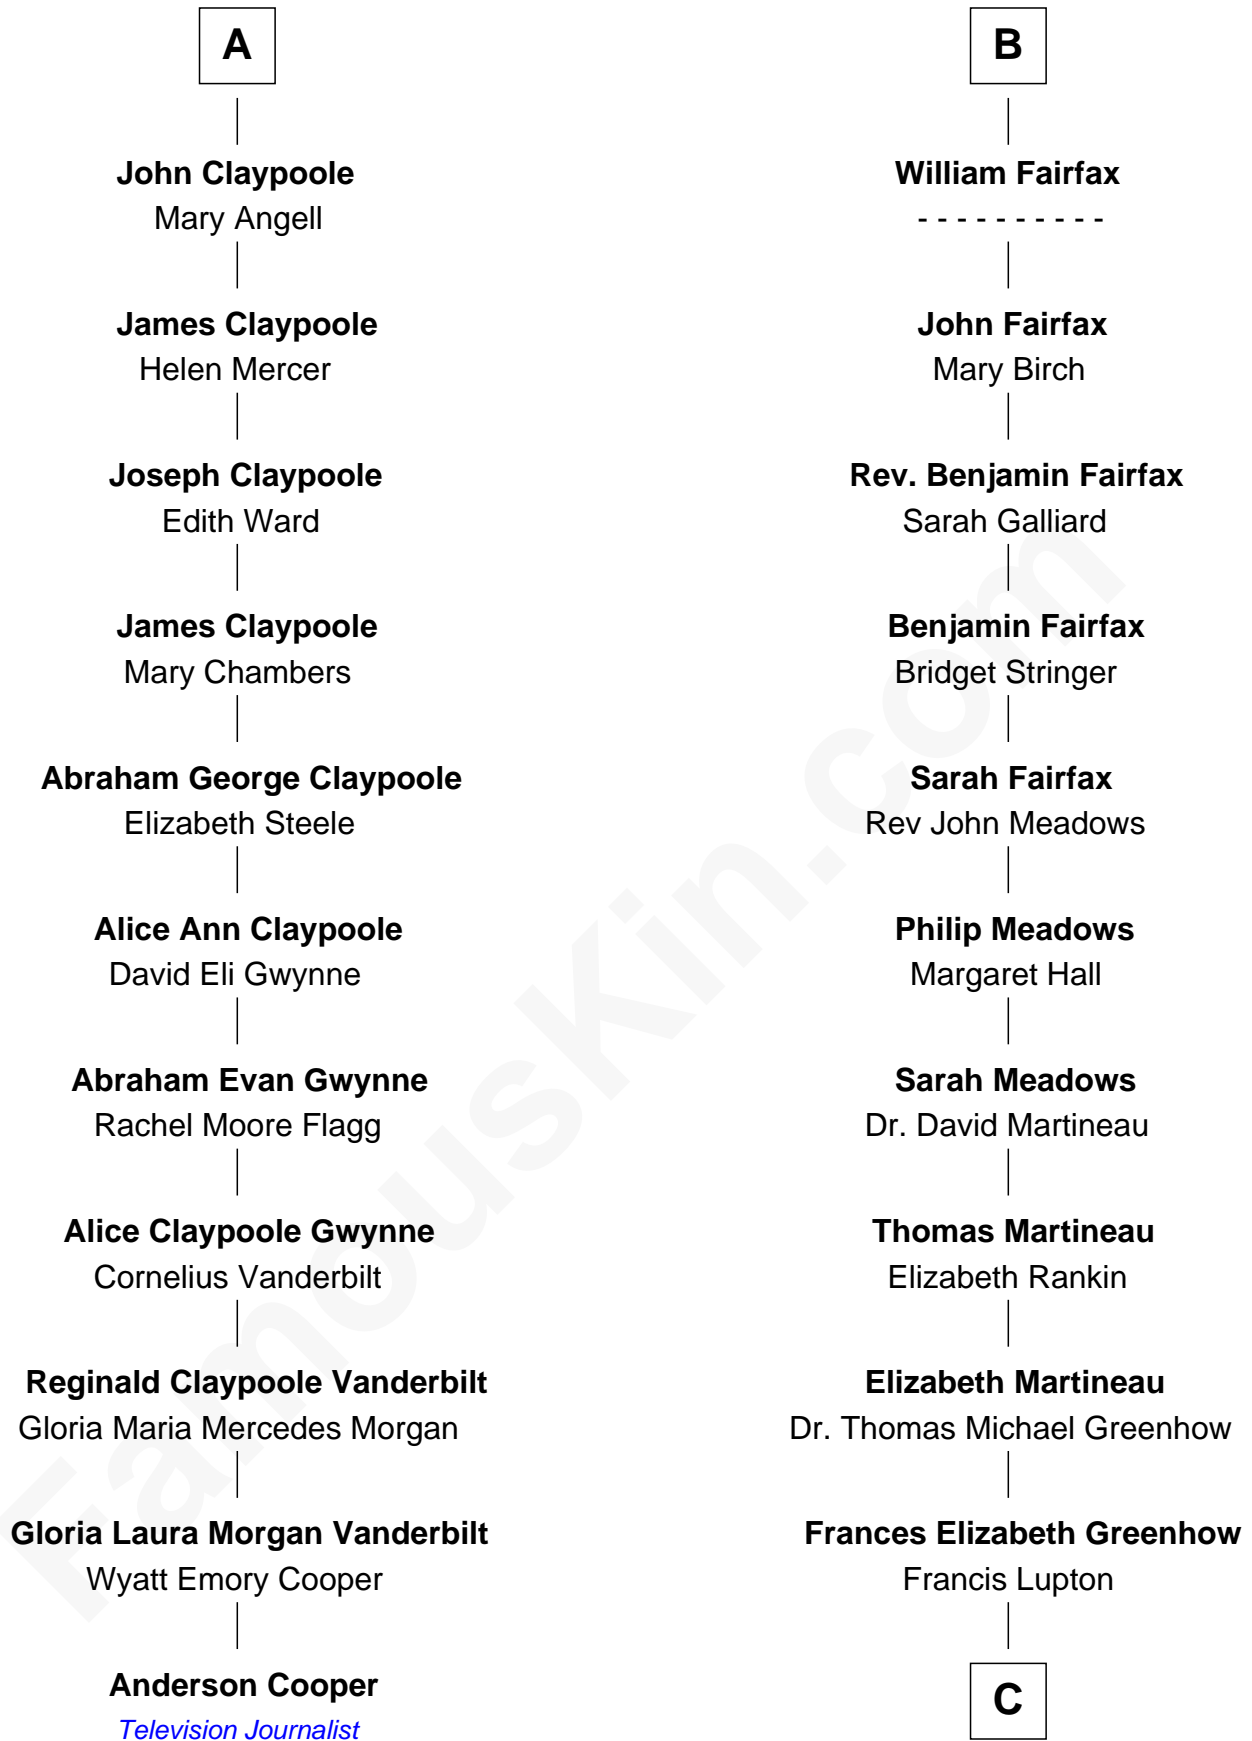

FamousKin.com
Relationship Chart of
Anderson Cooper
Television Journalist

17th cousin 4 times removed of
Catherine Middleton
Princess of Wales

C

Francis Martineau Lupton

Harriet Albina Davis

Olive Christina Lupton

Richard Noel Middleton

Peter Francis Middleton

Valerie Glassborow

Michael Francis Middleton

Carole Elizabeth Goldsmith

Catherine Middleton

Princess of Wales