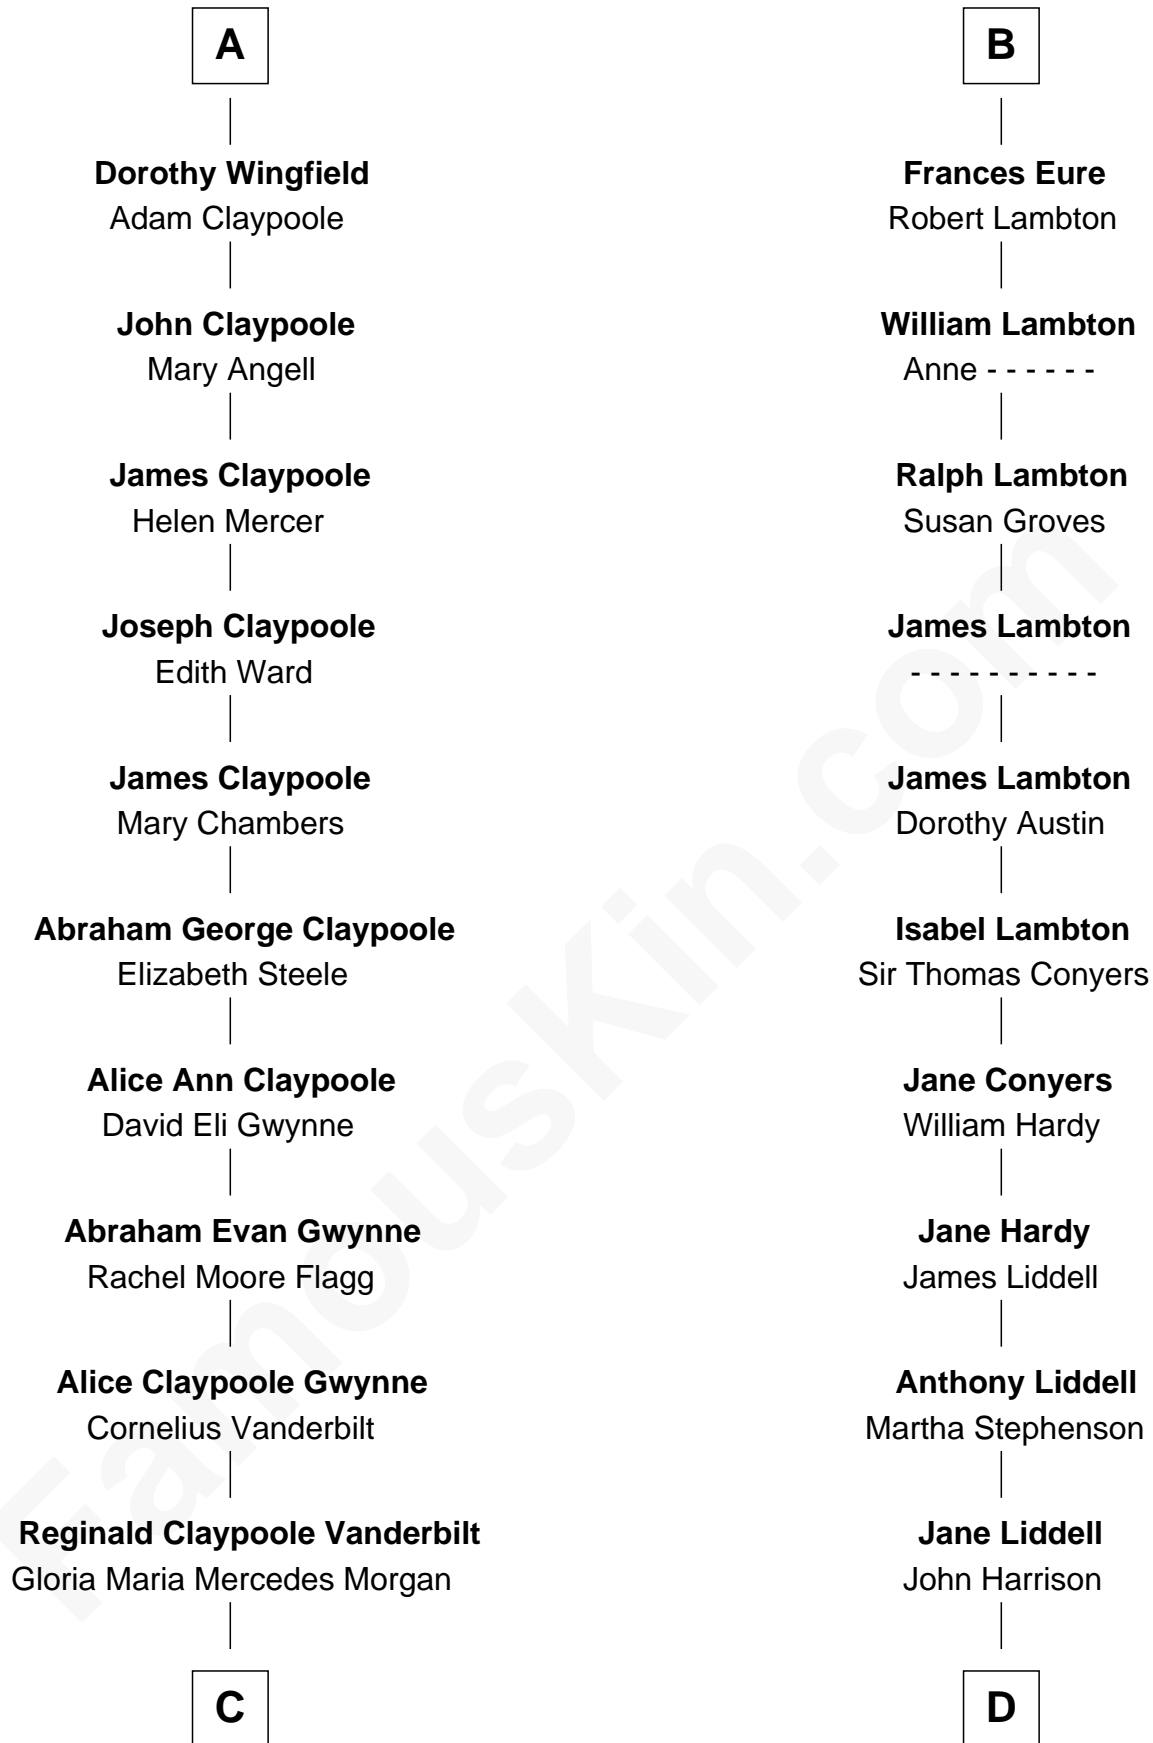

# FamousKin.com Relationship Chart of

**Anderson Cooper**  
*Television Journalist*

18th cousin 3 times removed of

**Catherine Middleton**  
*Princess of Wales*

**Edmund Fitzalan**  
Alice de Warenne

**Richard Fitzalan**  
Eleanor Plantagenet

**Aline Fitzalan**  
Sir Roger le Strange

**Sir Richard Fitzalan**  
Elizabeth de Bohun

**Lucy le Strange**  
Sir William Willoughby

**Elizabeth Fitzalan**  
Sir Robert Goushill

**Margery Willoughby**  
Sir William FitzHugh

**Elizabeth Goushill**  
Sir Robert Wingfield

**Maud FitzHugh**  
Sir William Bowes

**Sir Henry Wingfield**  
Elizabeth Rookes

**Sir Ralph Bowes**  
Margery Conyers

**Robert Wingfield**  
Margery Quarles

**Sir Ralph Bowes**  
Elizabeth Clifford

**Robert Wingfield**  
Elizabeth Cecil

**Margery Bowes**  
Sir Ralph Eure

**A**

**B**

**C**

**Gloria Laura Morgan Vanderbilt**

Wyatt Emory Cooper

**Anderson Cooper**