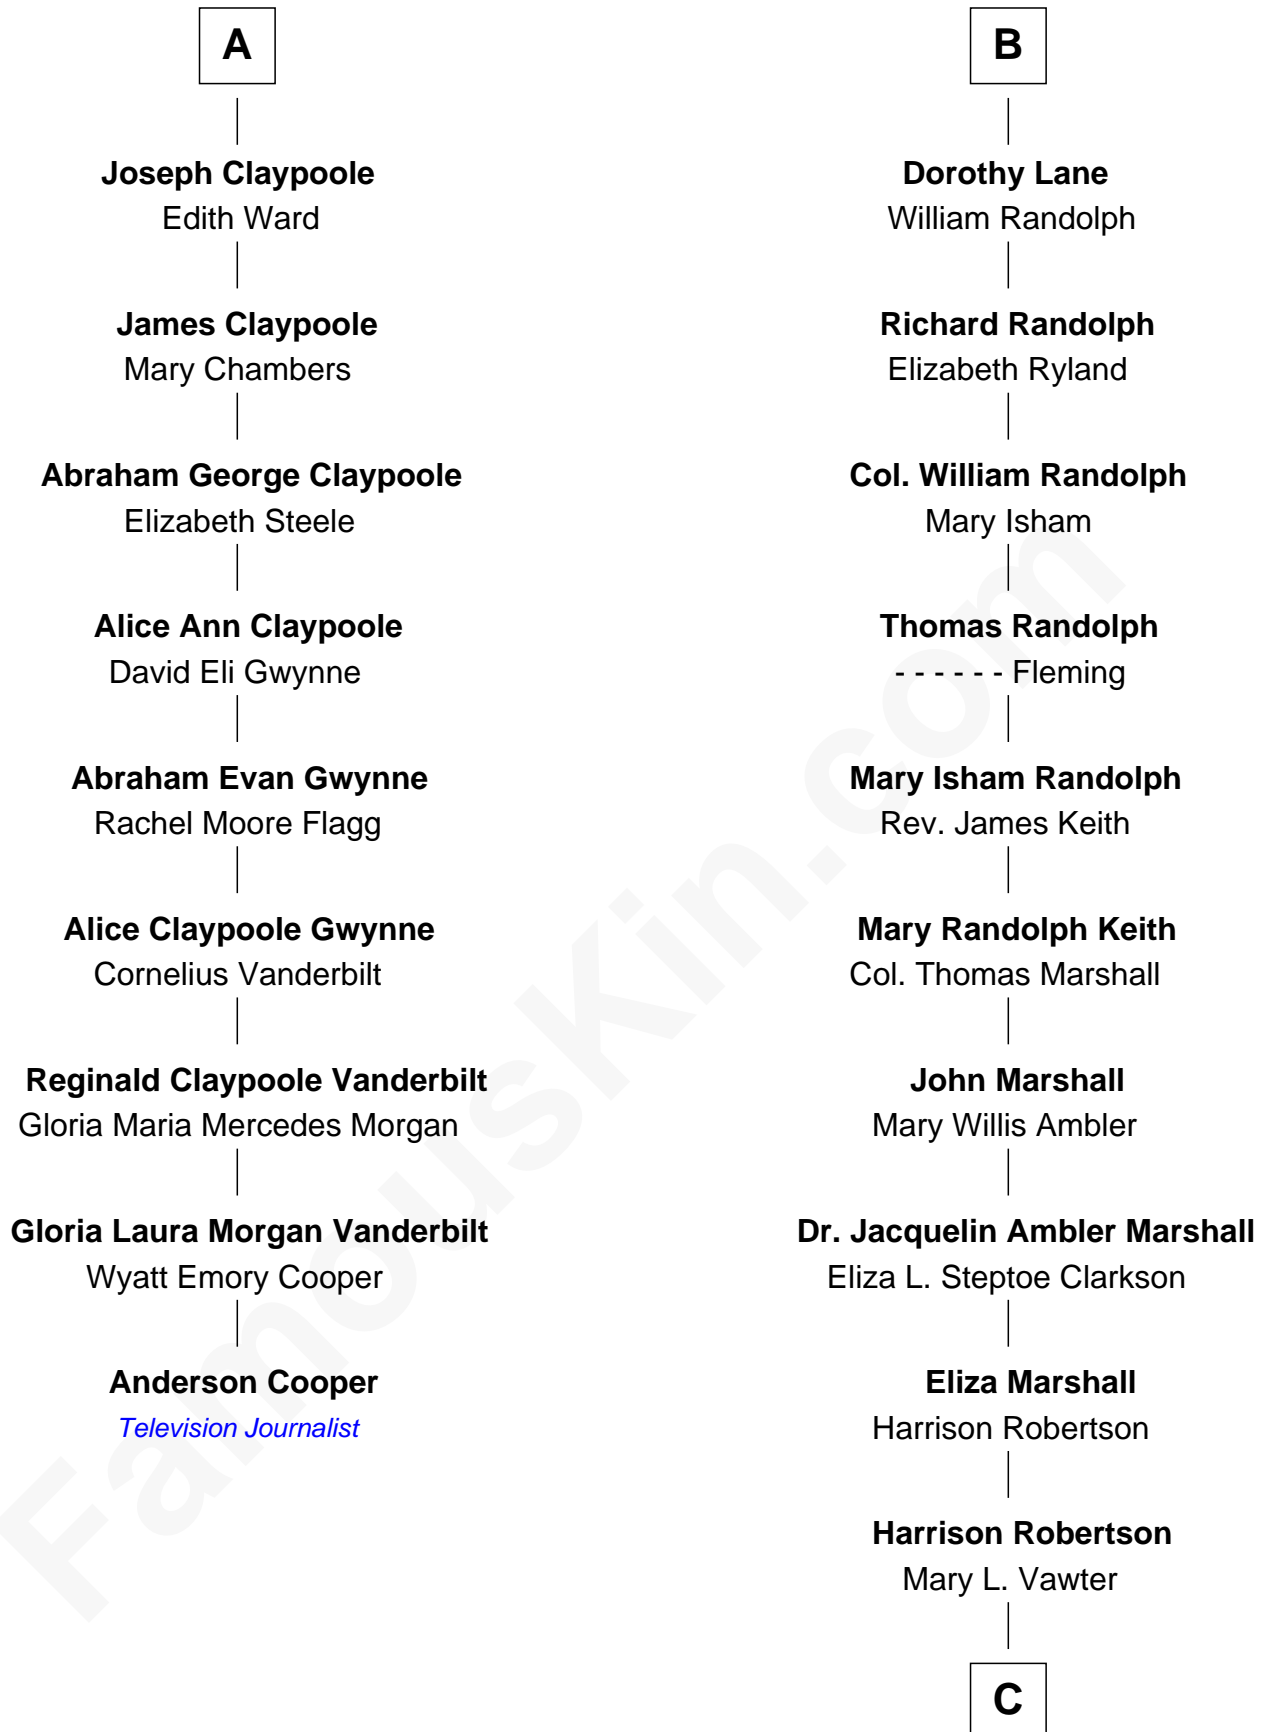

# FamousKin.com Relationship Chart of

**Anderson Cooper**  
*Television Journalist*

15th cousin 4 times removed of

**Mary Chapin Carpenter**  
*Singer and Songwriter*

**C**

**Harrison Marshall Robertson**

Mary MacKenzie

**Mary Bowie Robertson**

Chapin Carpenter

**Mary Chapin Carpenter**

*Singer and Songwriter*

FamousKin.com