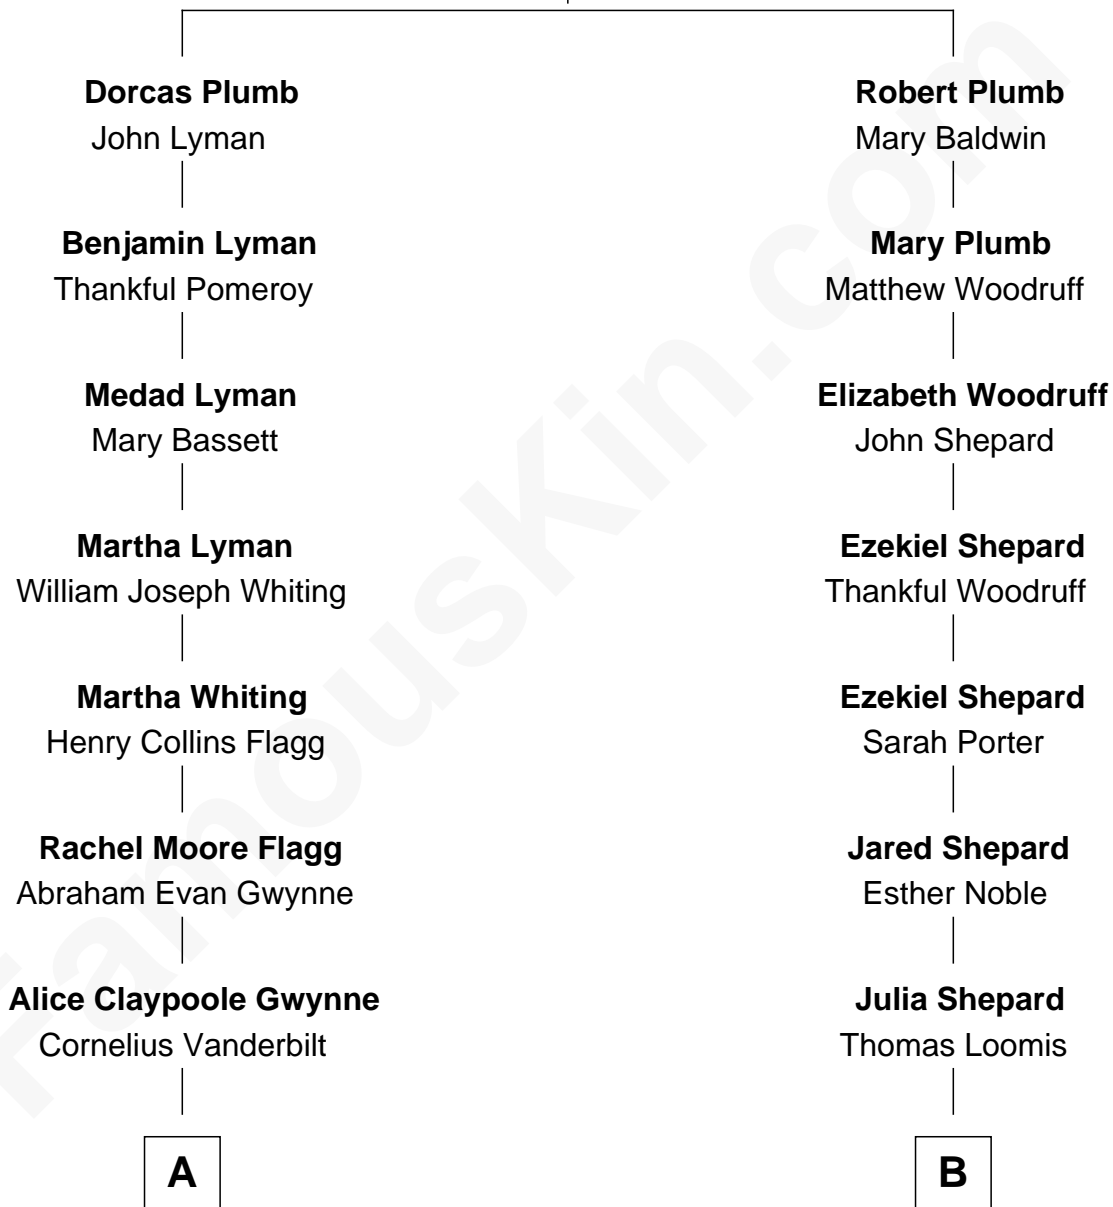

FamousKin.com Relationship Chart of

Anderson Cooper

Television Journalist

8th cousin 1 time removed of

Gilbert Clifford Noble

Co-Founder of Barnes & Noble

John Plumb
Dorothy Chaplin

FamousKin.com