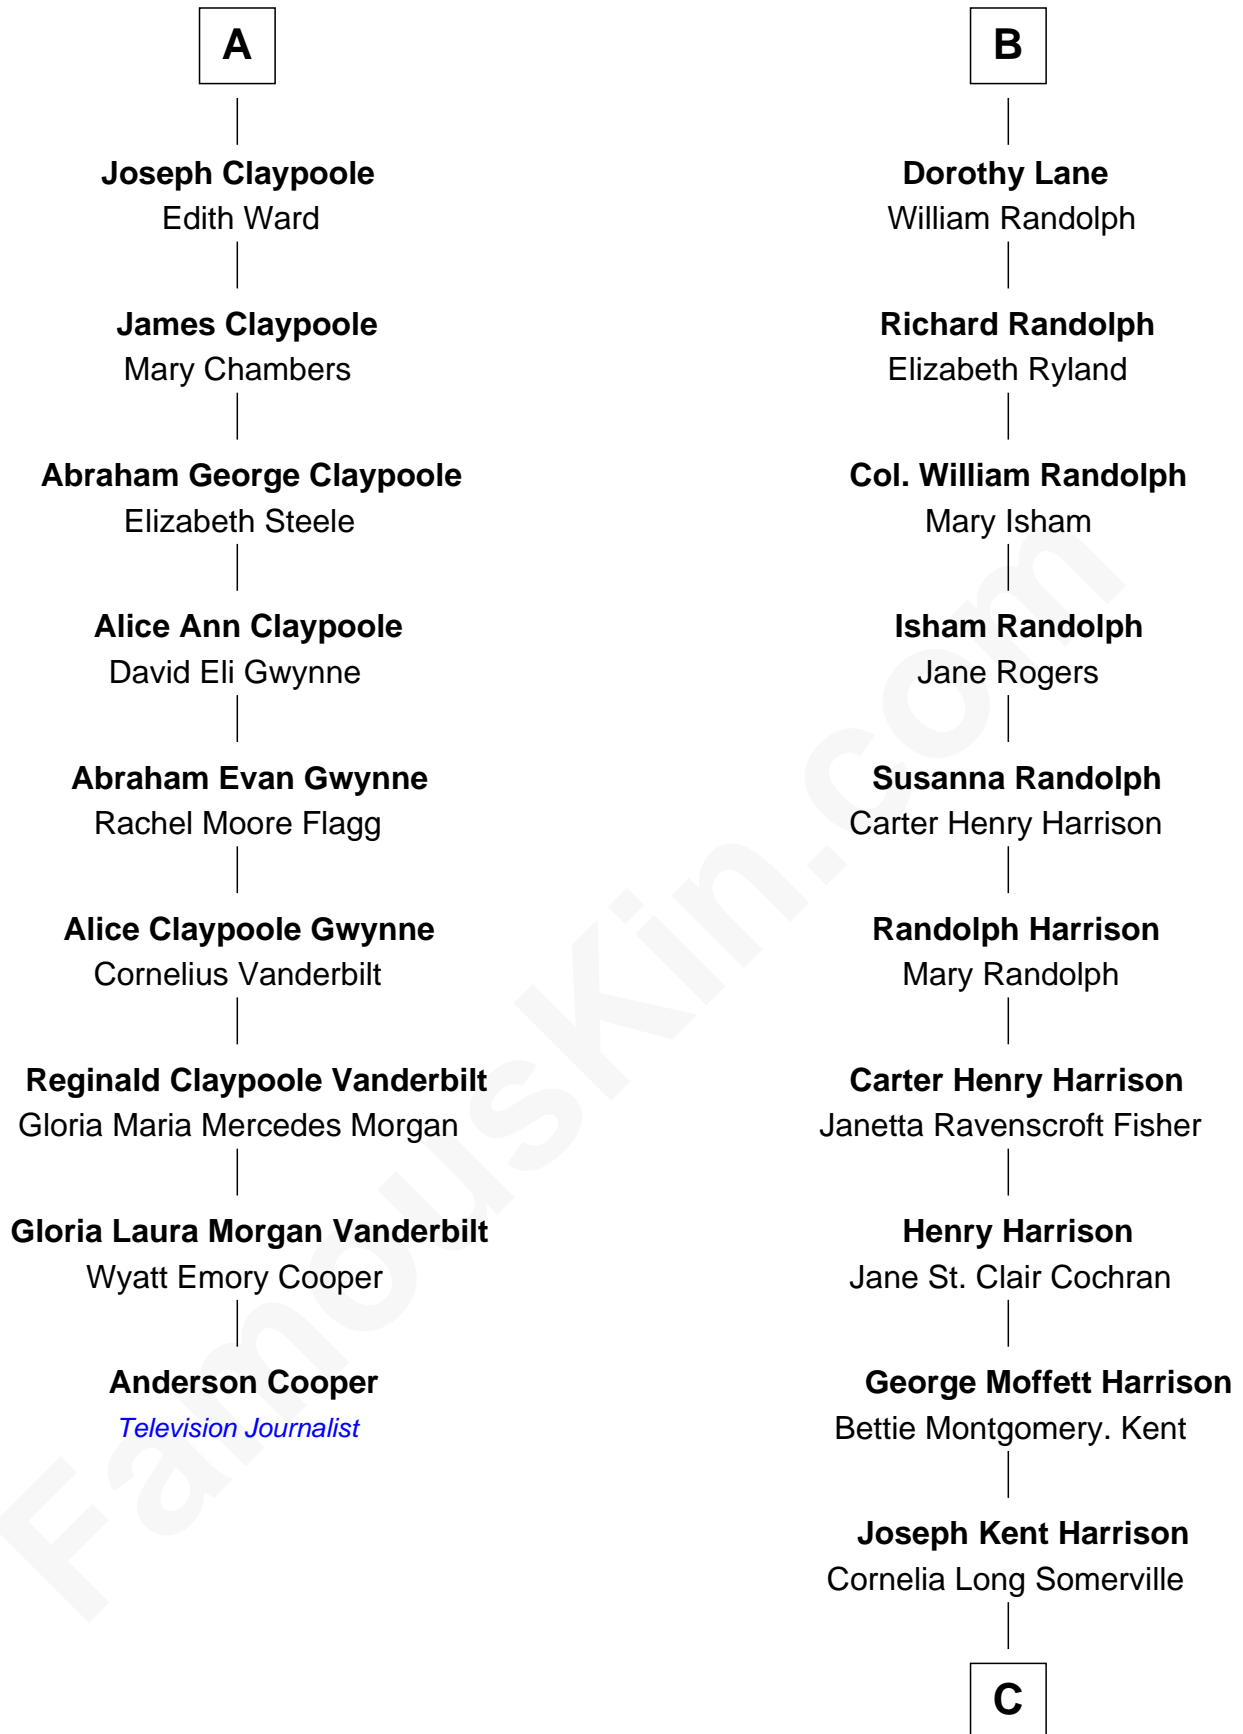

FamousKin.com
Relationship Chart of
Anderson Cooper
Television Journalist

15th cousin 4 times removed of

Edward Norton
Movie Actor

C

Betty Kent Harrison
Edward Mower Norton

Edward Mower Norton
Lydia Robinson Rouse

Edward Norton
Movie Actor

FamousKin.com