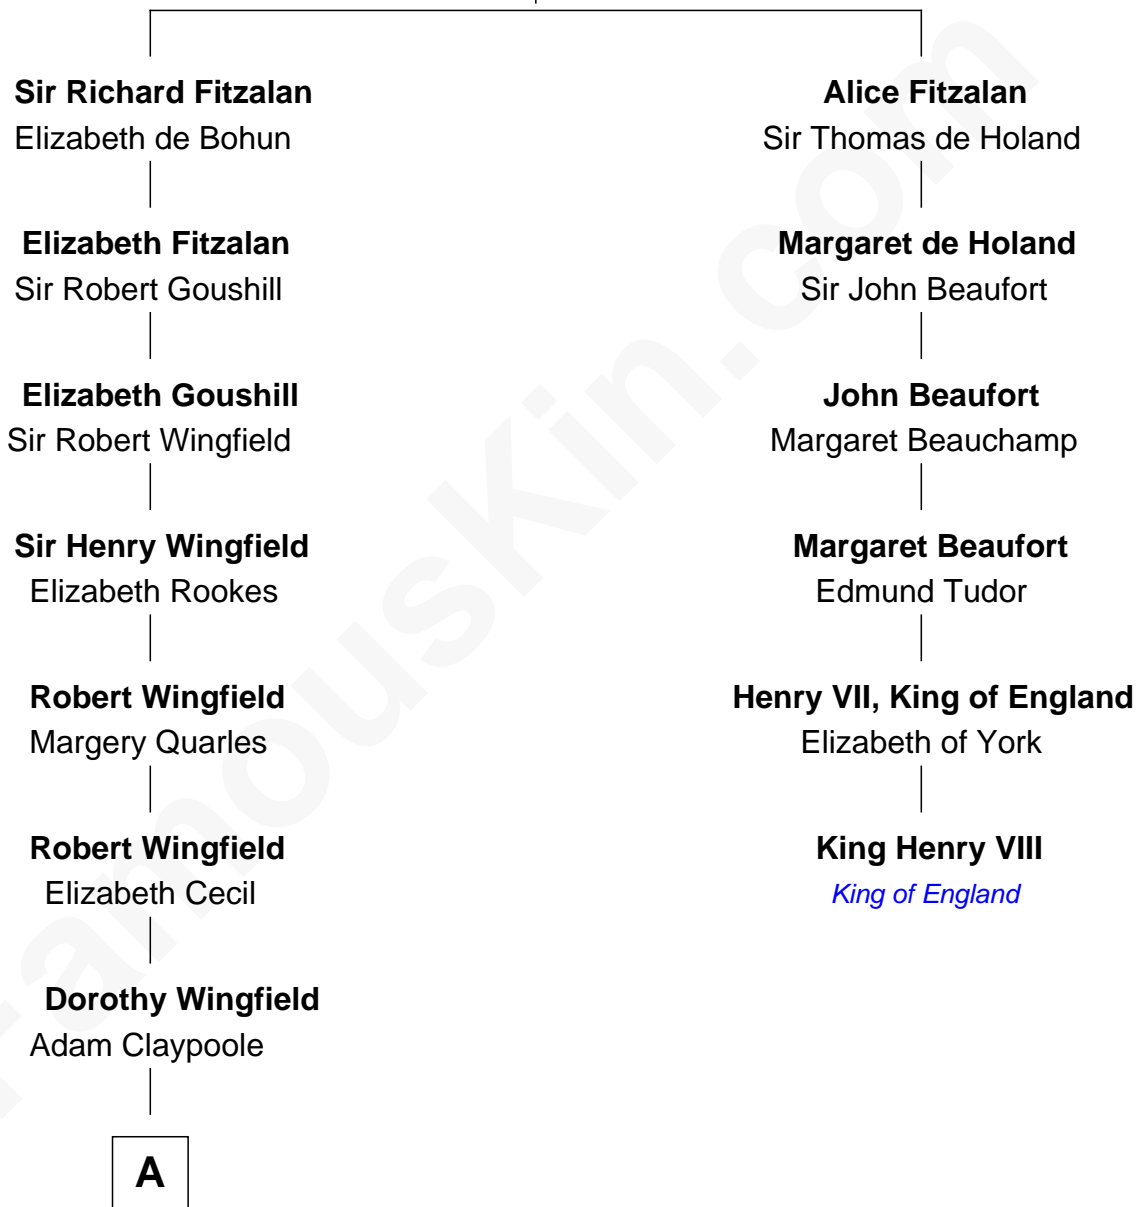

# FamousKin.com Relationship Chart of

**Anderson Cooper**

*Television Journalist*

5th cousin 12 times removed of

**King Henry VIII**

*King of England*

**Richard Fitzalan**  
Eleanor Plantagenet

Anderson Cooper photo by [Tulane Public Relations](#) (CC BY 2.0)