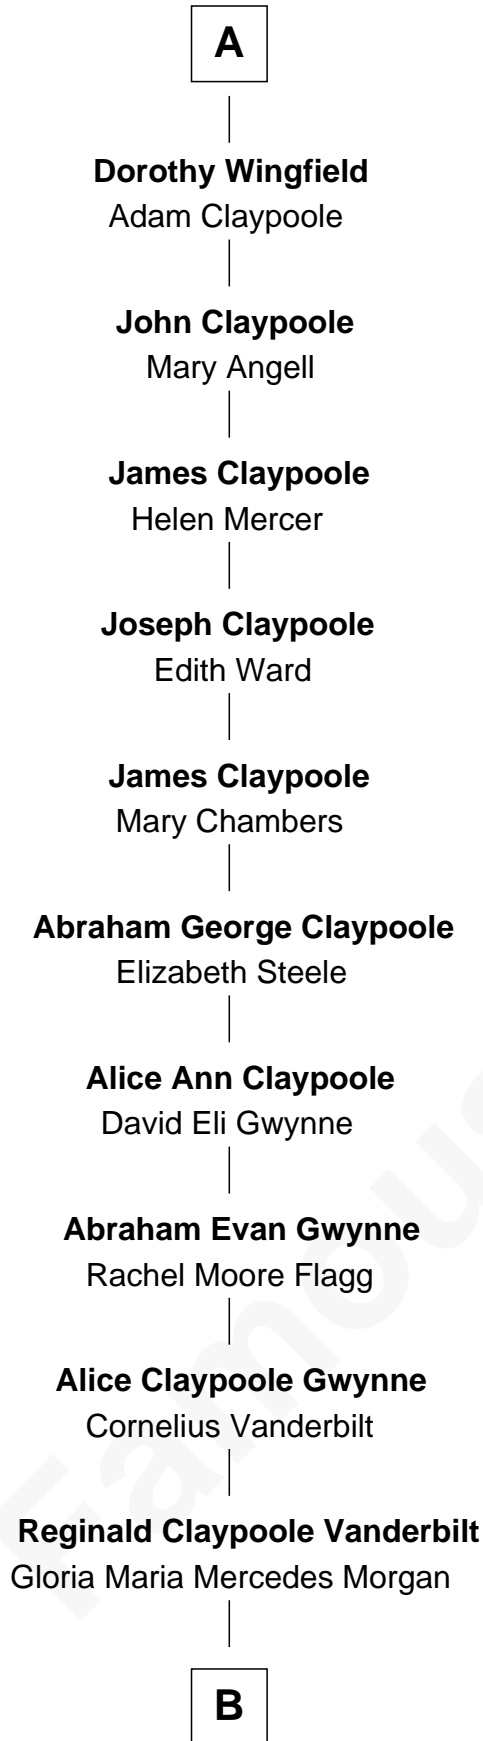

**FamousKin.com**  
**Relationship Chart of**  
**Anderson Cooper**  
*Television Journalist*

**7th cousin 11 times removed of**  
**Jane Seymour**  
*3rd Wife of King Henry VIII*

**Henry Plantagenet**  
Maud de Chaworth

**Eleanor Plantagenet**  
Richard Fitzalan

**Sir Richard Fitzalan**  
Elizabeth de Bohun

**Elizabeth Fitzalan**  
Sir Robert Goushill

**Elizabeth Goushill**  
Sir Robert Wingfield

**Sir Henry Wingfield**  
Elizabeth Rookes

**Robert Wingfield**  
Margery Quarles

**Robert Wingfield**  
Elizabeth Cecil

**A**

**Mary Plantagenet**  
Henry de Percy

**Sir Henry Percy**  
Margaret de Neville

**Sir Henry Percy**  
Elizabeth Mortimer

**Elizabeth Percy**  
Sir John Clifford

**Mary Clifford**  
Sir Philip Wentworth

**Sir Henry Wentworth**  
Anne Say

**Margery Wentworth**  
Sir John Seymour

**Jane Seymour**  
*Wife of King Henry VIII*

**B**

—  
**Gloria Laura Morgan Vanderbilt**