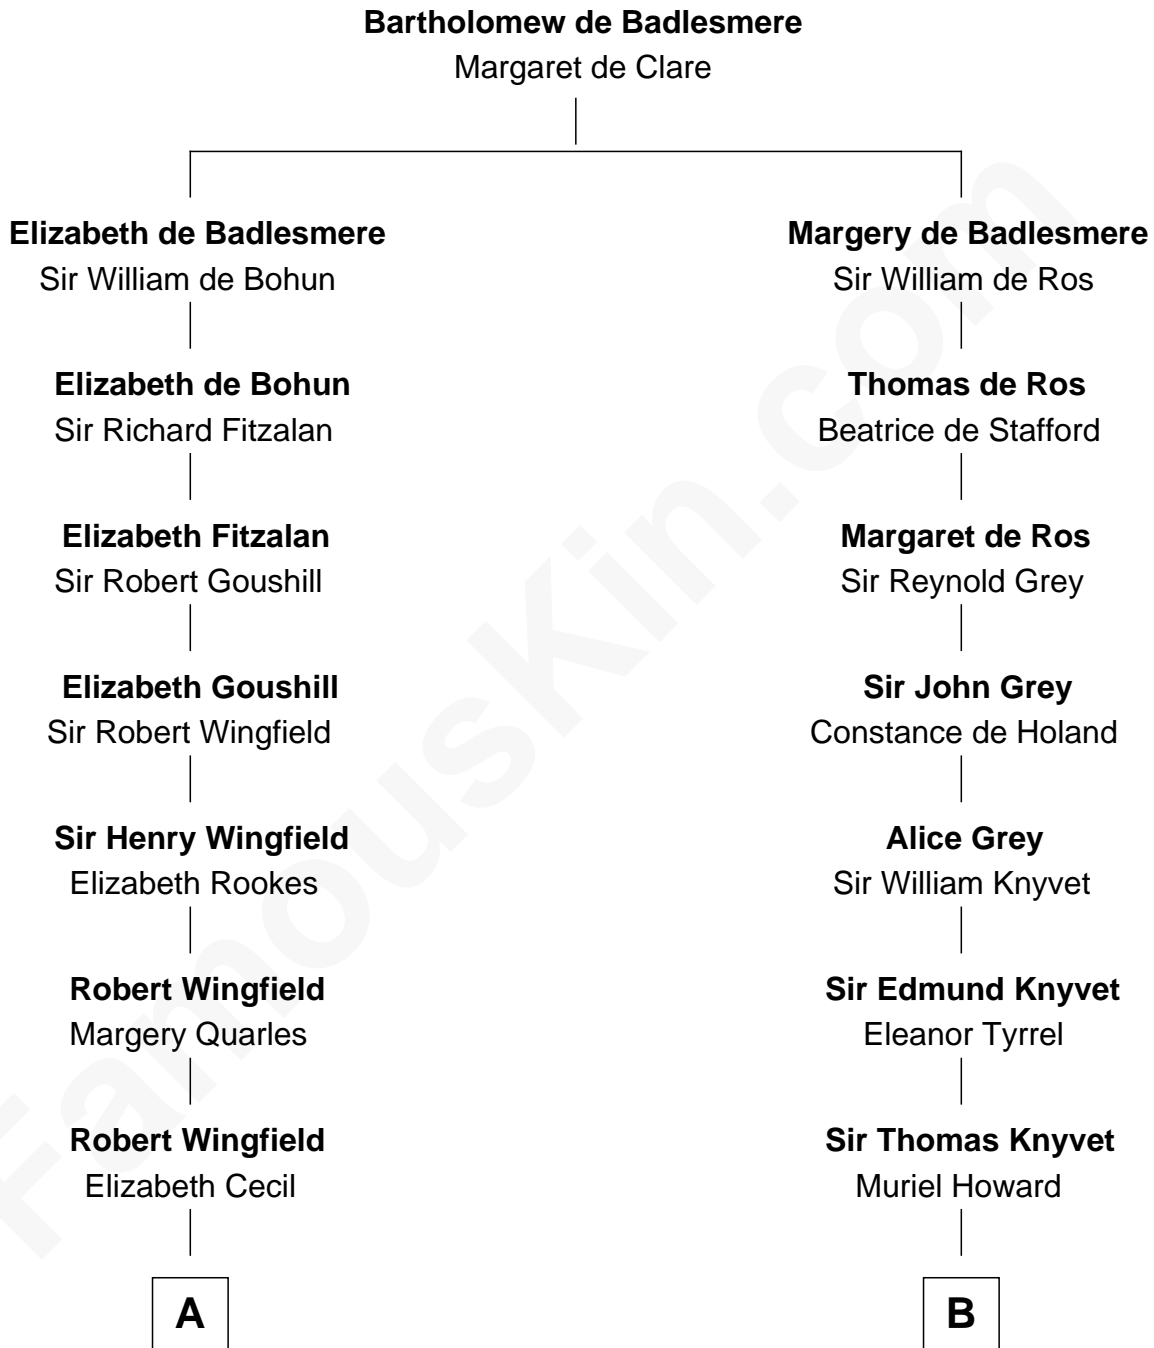

FamousKin.com
Relationship Chart of
Anderson Cooper
Television Journalist

18th cousin 2 times removed of
Tilda Swinton
Movie Actress

C

Gloria Laura Morgan Vanderbilt

Wyatt Emory Cooper

Anderson Cooper

Television Journalist

D

Gertrude Clare Fetherstonhaugh

Cecil George Herbert Alers-Hankey

Mariora Beatrice Evelyn Rochfort Alers-Hankey

Alan Henry Campbell Swinton

Sir John Swinton

Judith Balfour Killen

Tilda Swinton