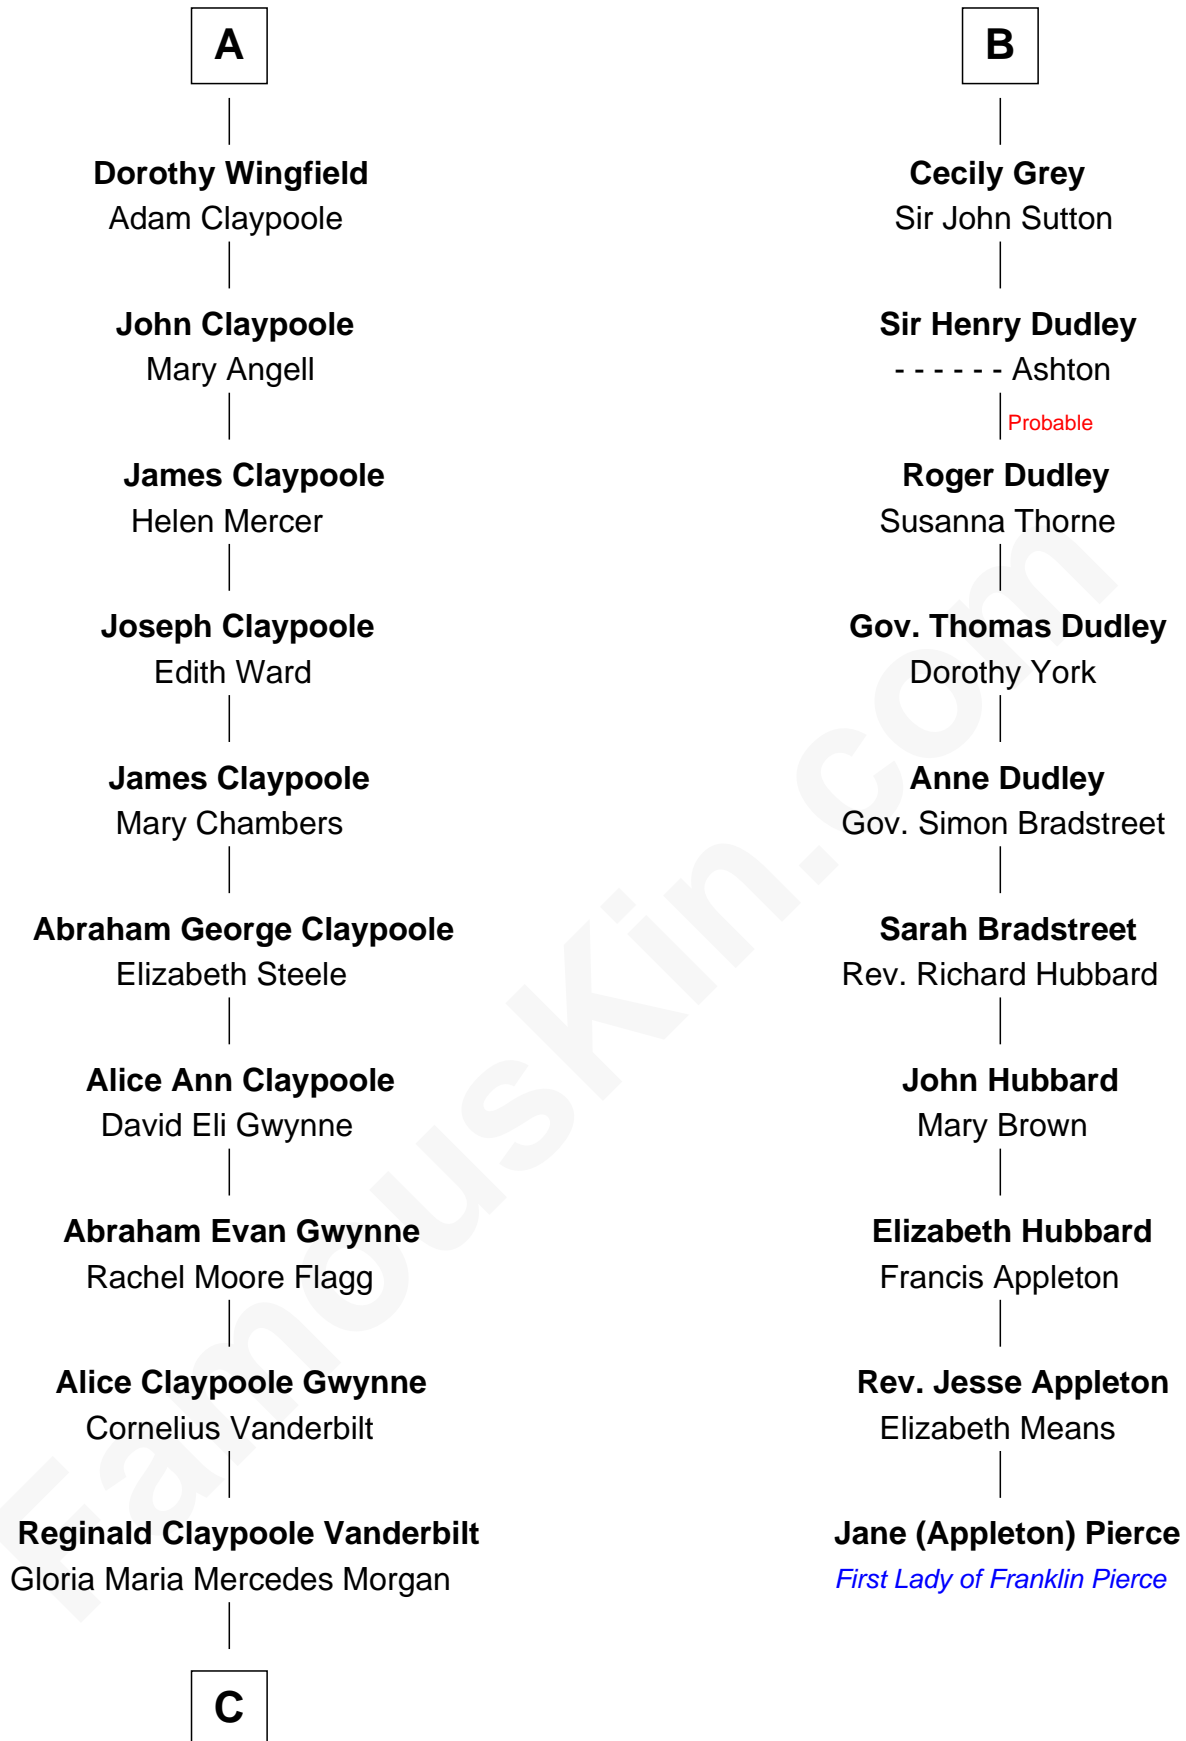

**FamousKin.com**  
**Relationship Chart of**  
**Anderson Cooper**  
*Television Journalist*

16th cousin 2 times removed of

**Jane (Appleton) Pierce**  
*First Lady of President Franklin Pierce*

**Bartholomew de Badlesmere**  
 Margaret de Clare

**Sir Henry Wingfield**

Elizabeth Rookes

**Robert Wingfield**

Margery Quarles

**Robert Wingfield**

Elizabeth Cecil

**A**

**Margery de Badlesmere**

Sir William de Ros

**Thomas de Ros**

Beatrice de Stafford

**Margaret de Ros**

Sir Reynold Grey

**Margaret Grey**

Sir William Bonville

**William Bonville**

Elizabeth Harington

**William Bonville**

Katherine Neville

**Cecily Bonville**

Thomas Grey

**B**

|  
**Gloria Laura Morgan Vanderbilt**

Wyatt Emory Cooper