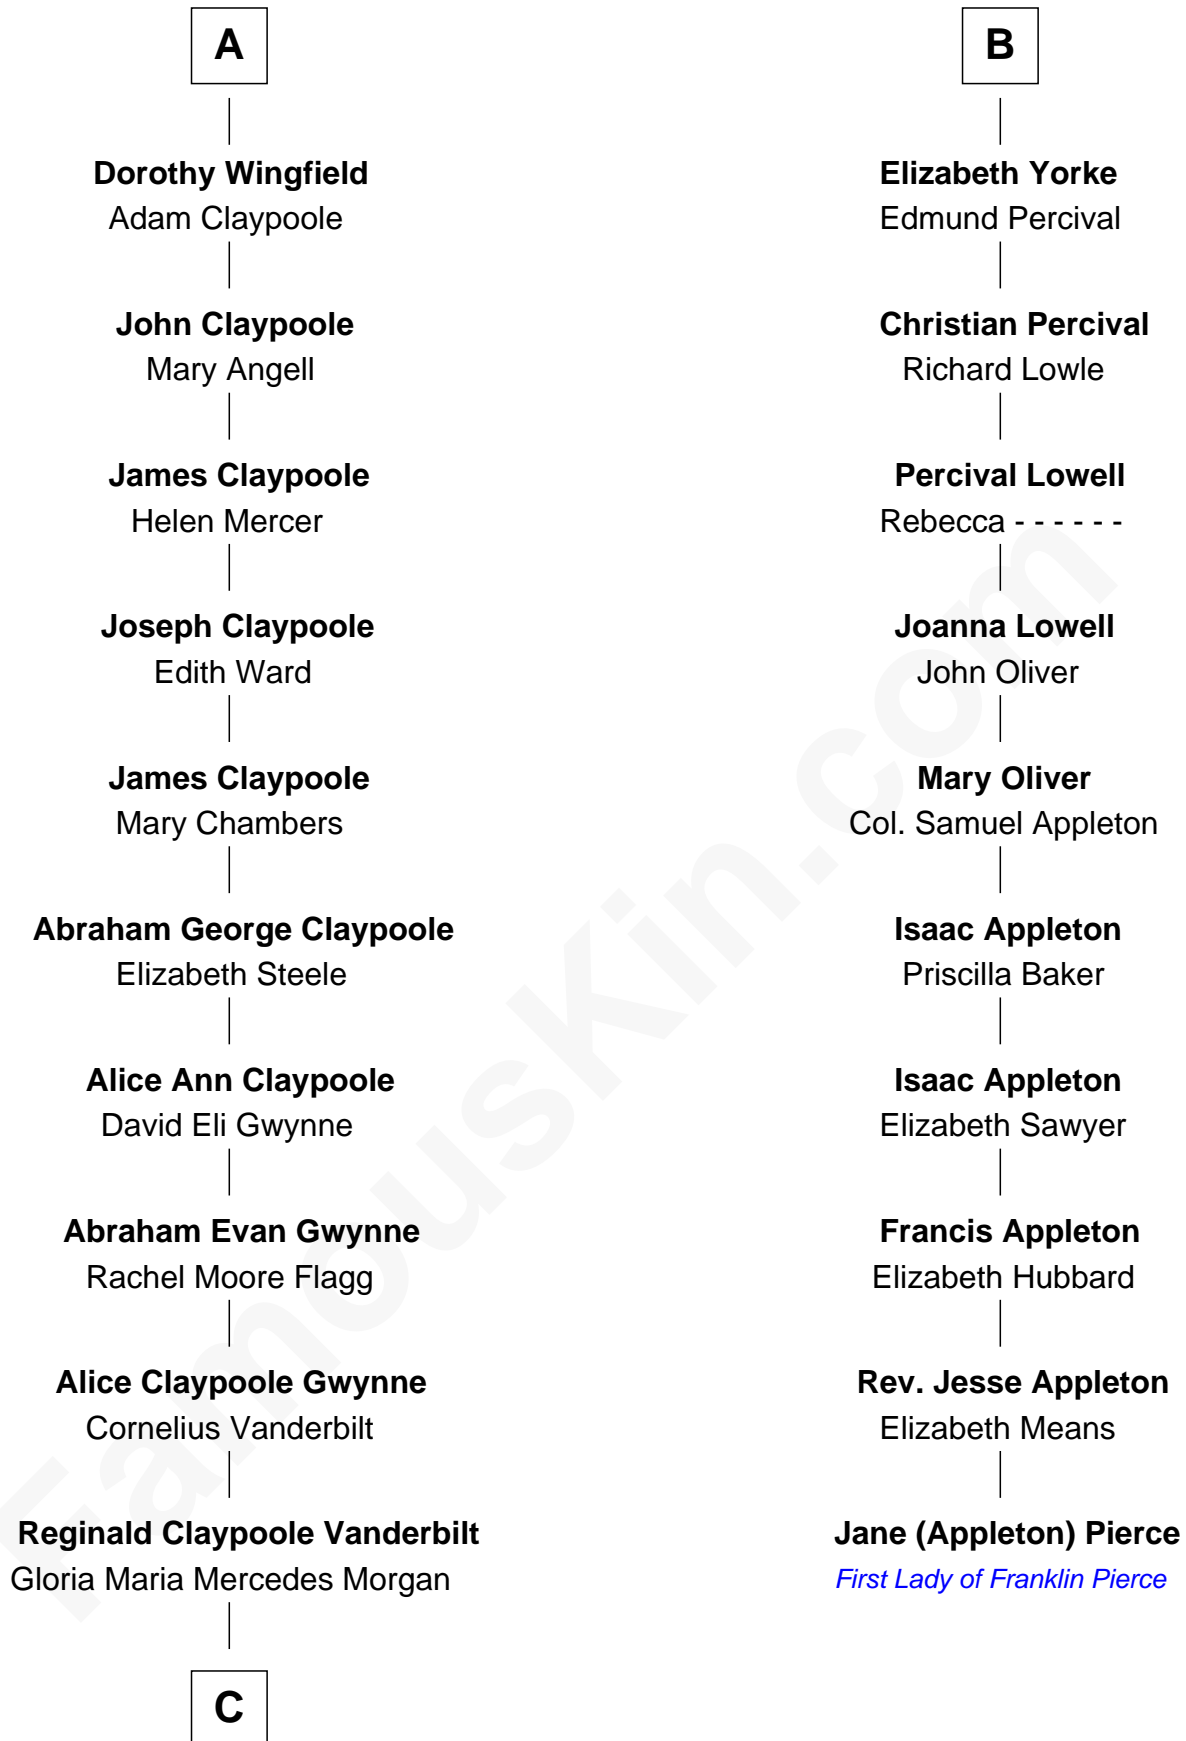

**FamousKin.com**  
**Relationship Chart of**  
**Anderson Cooper**  
*Television Journalist*

16th cousin 2 times removed of

**Jane (Appleton) Pierce**  
*First Lady of President Franklin Pierce*

**Humphrey de Bohun**  
 Elizabeth Plantagenet

**Sir Hugh Luttrell**  
 Catherine de Beaumont

**Elizabeth Goushill**  
 Sir Robert Wingfield

**Sir John Luttrell**  
 Margaret Touchet

**Sir Henry Wingfield**  
 Elizabeth Rookes

**Sir James Luttrell**  
 Elizabeth Courtnay

**Robert Wingfield**  
 Margery Quarles

**Sir Hugh Luttrell**  
 Margaret Hill

**Robert Wingfield**  
 Elizabeth Cecil

**Eleanor Luttrell**  
 Roger Yorke

**A**

**B**

**Gloria Laura Morgan Vanderbilt**

Wyatt Emory Cooper