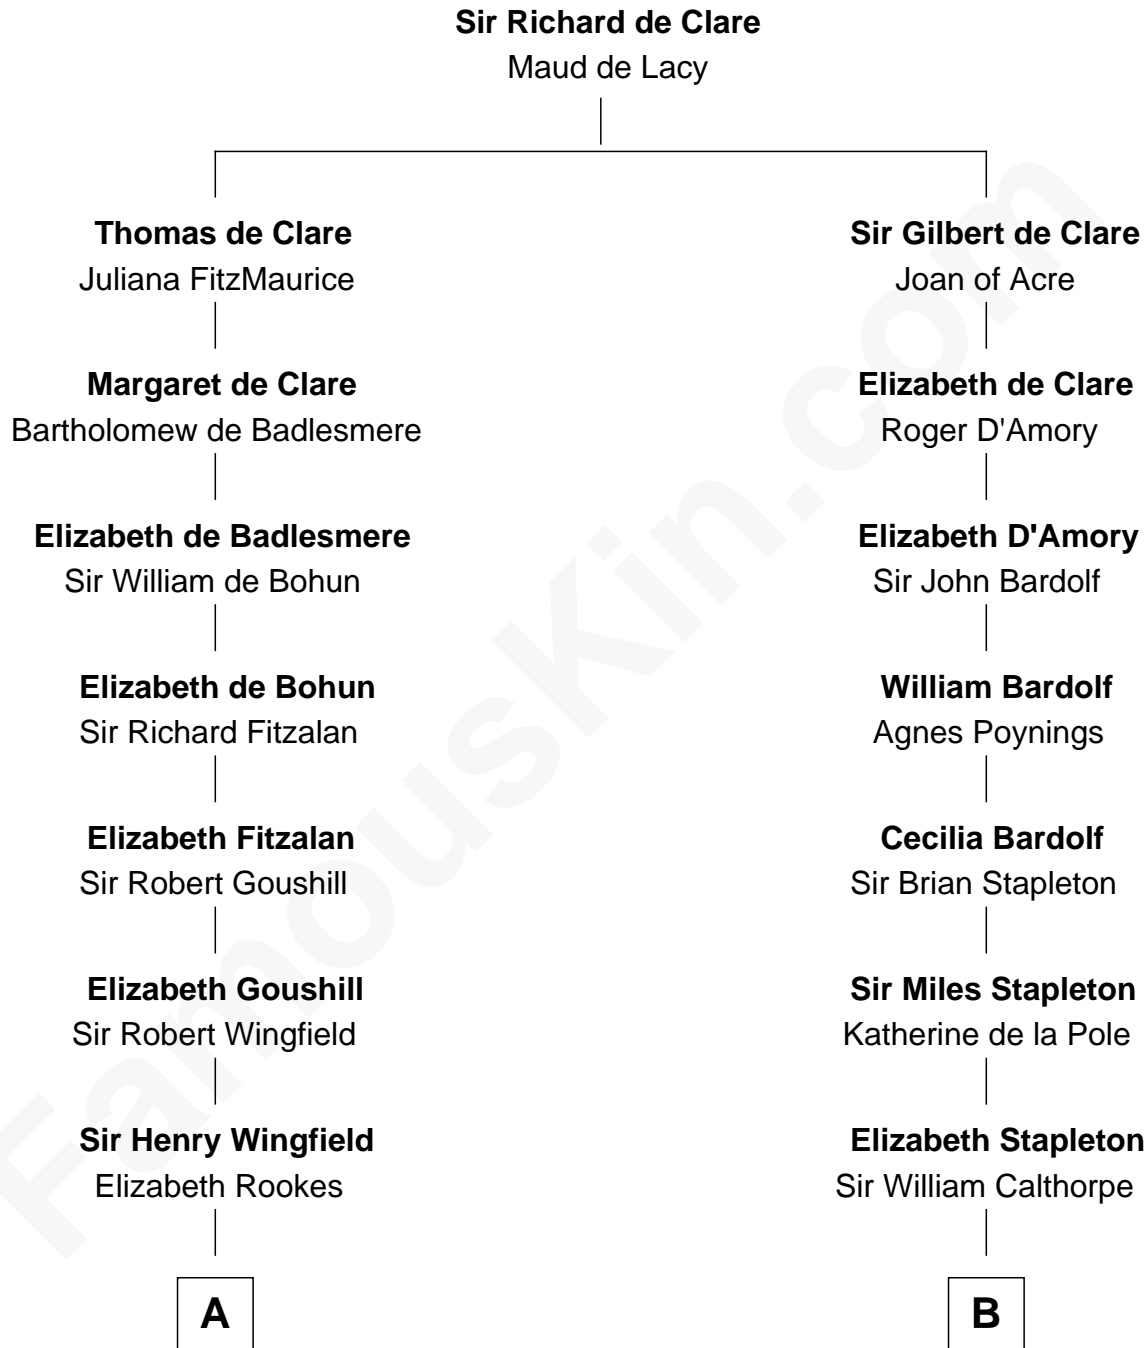

FamousKin.com
Relationship Chart of
Anderson Cooper
Television Journalist

17th cousin 3 times removed of
Charles Carnan Ridgely
15th Governor of Maryland

C

—
Alice Claypoole Gwynne

Cornelius Vanderbilt

—
Reginald Claypoole Vanderbilt

Gloria Maria Mercedes Morgan

—
Gloria Laura Morgan Vanderbilt

Wyatt Emory Cooper

—
Anderson Cooper

Television Journalist