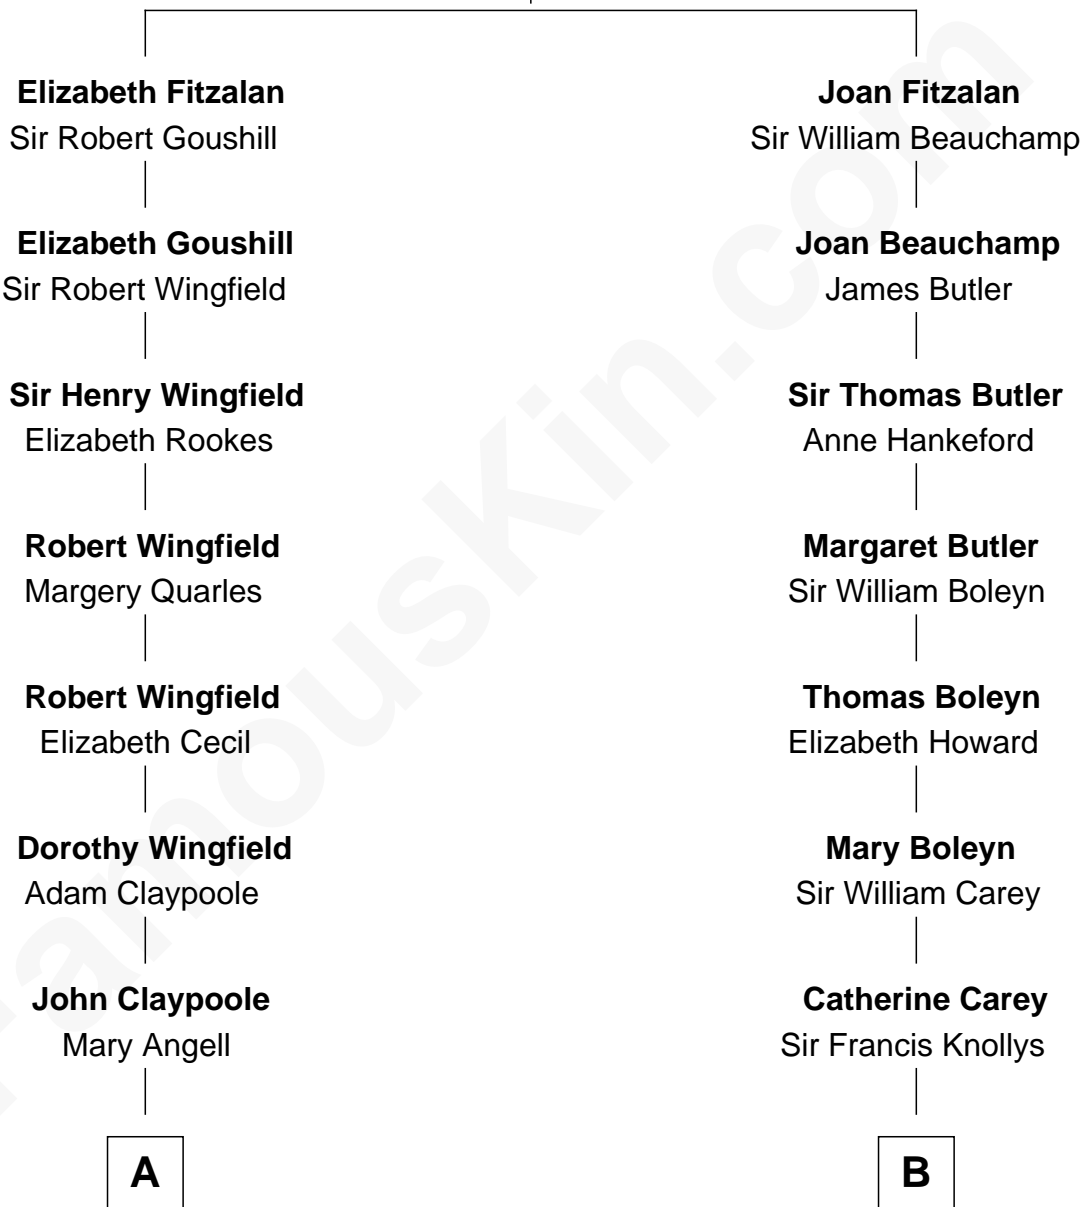

FamousKin.com
Relationship Chart of
Anderson Cooper
Television Journalist

16th cousin 5 times removed of

John Cena
Movie Actor and WWE Pro Wrestler

Sir Richard Fitzalan
 Elizabeth de Bohun

C

Charles H. Nichols

Martha Emma Dix

Charles Nichols

Julia Ellen Skelton

Natalie Nichols

Ulysses John Lupien

Carol Frances Lupien

John Joseph Cena

John Cena