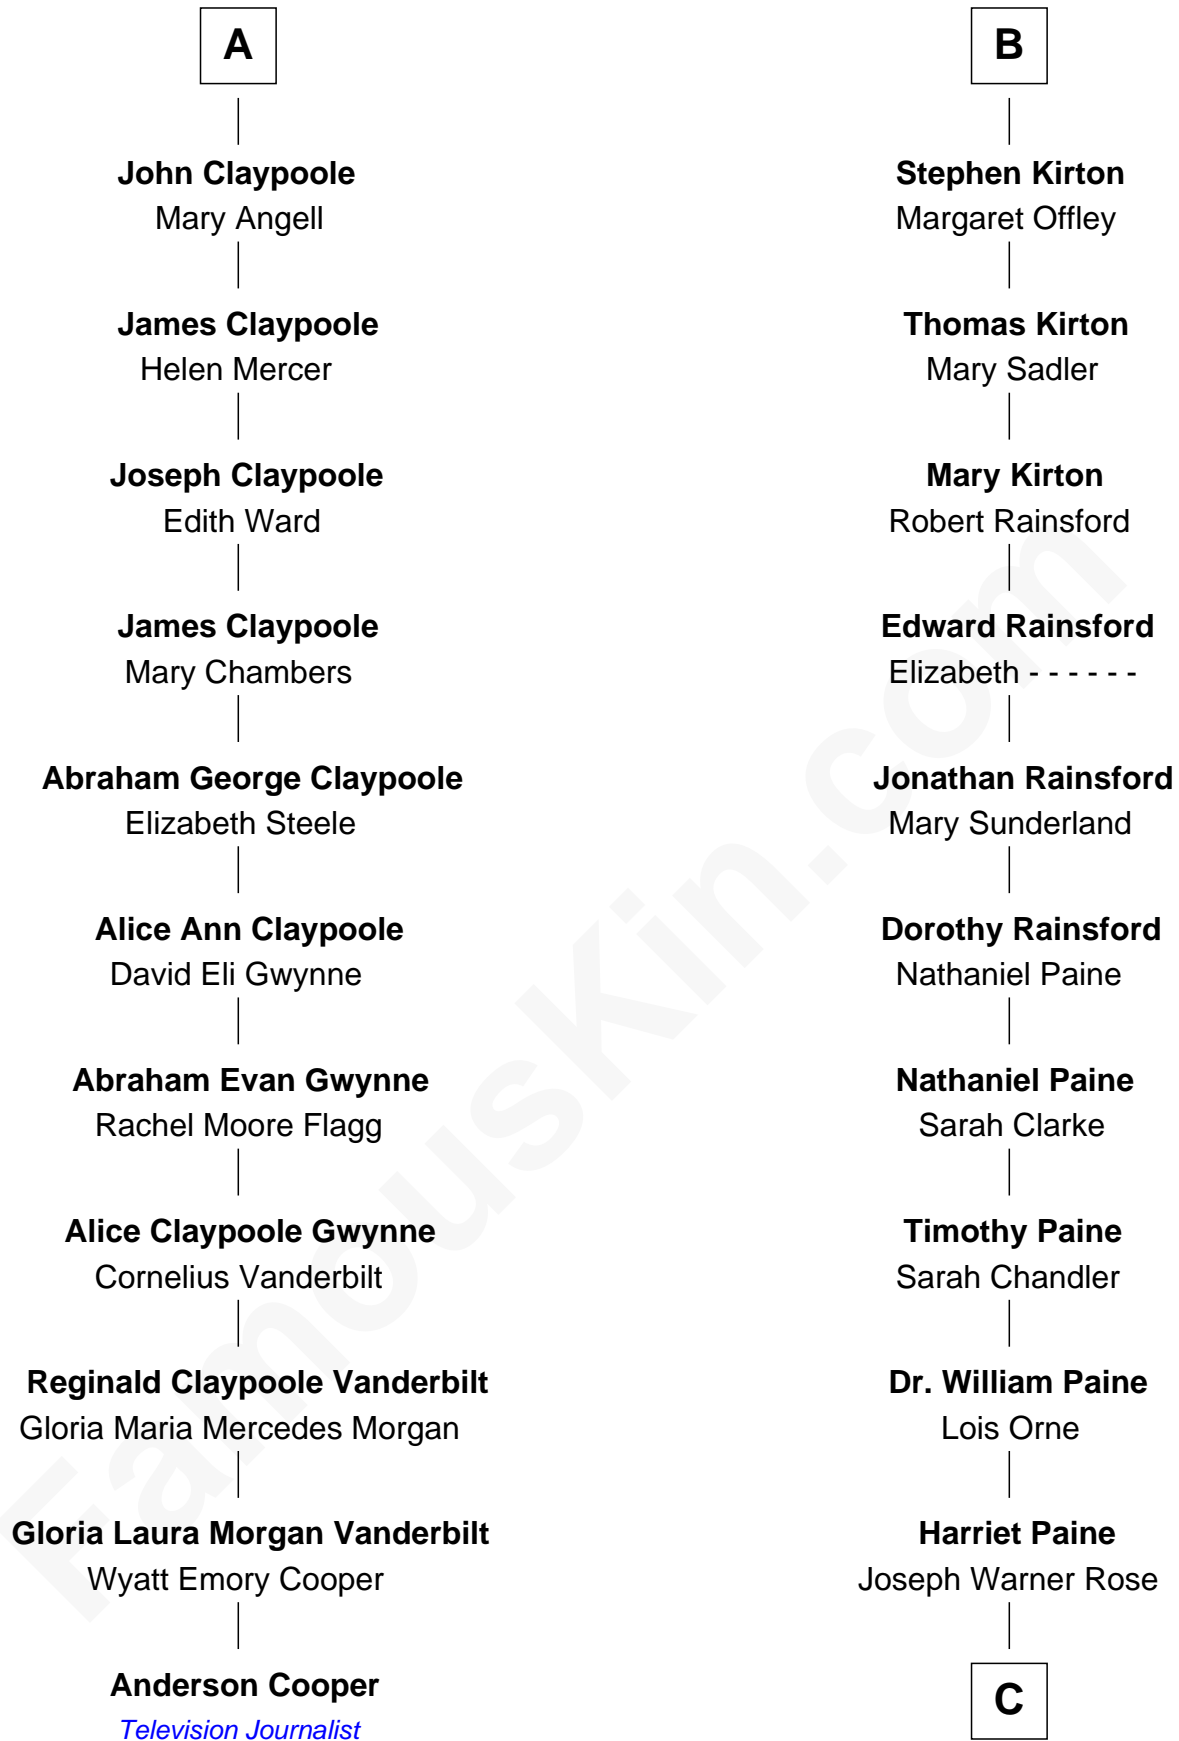

**FamousKin.com**  
**Relationship Chart of**  
**Anderson Cooper**  
*Television Journalist*

17th cousin 2 times removed of

**Alice (Lee) Roosevelt**  
*First Wife of President Theodore Roosevelt*

C

Harriet Paine Rose

John Clarke Lee

George Cabot Lee

Caroline Watts Haskell

Alice (Lee) Roosevelt

*Wife of President Theodore Roosevelt*