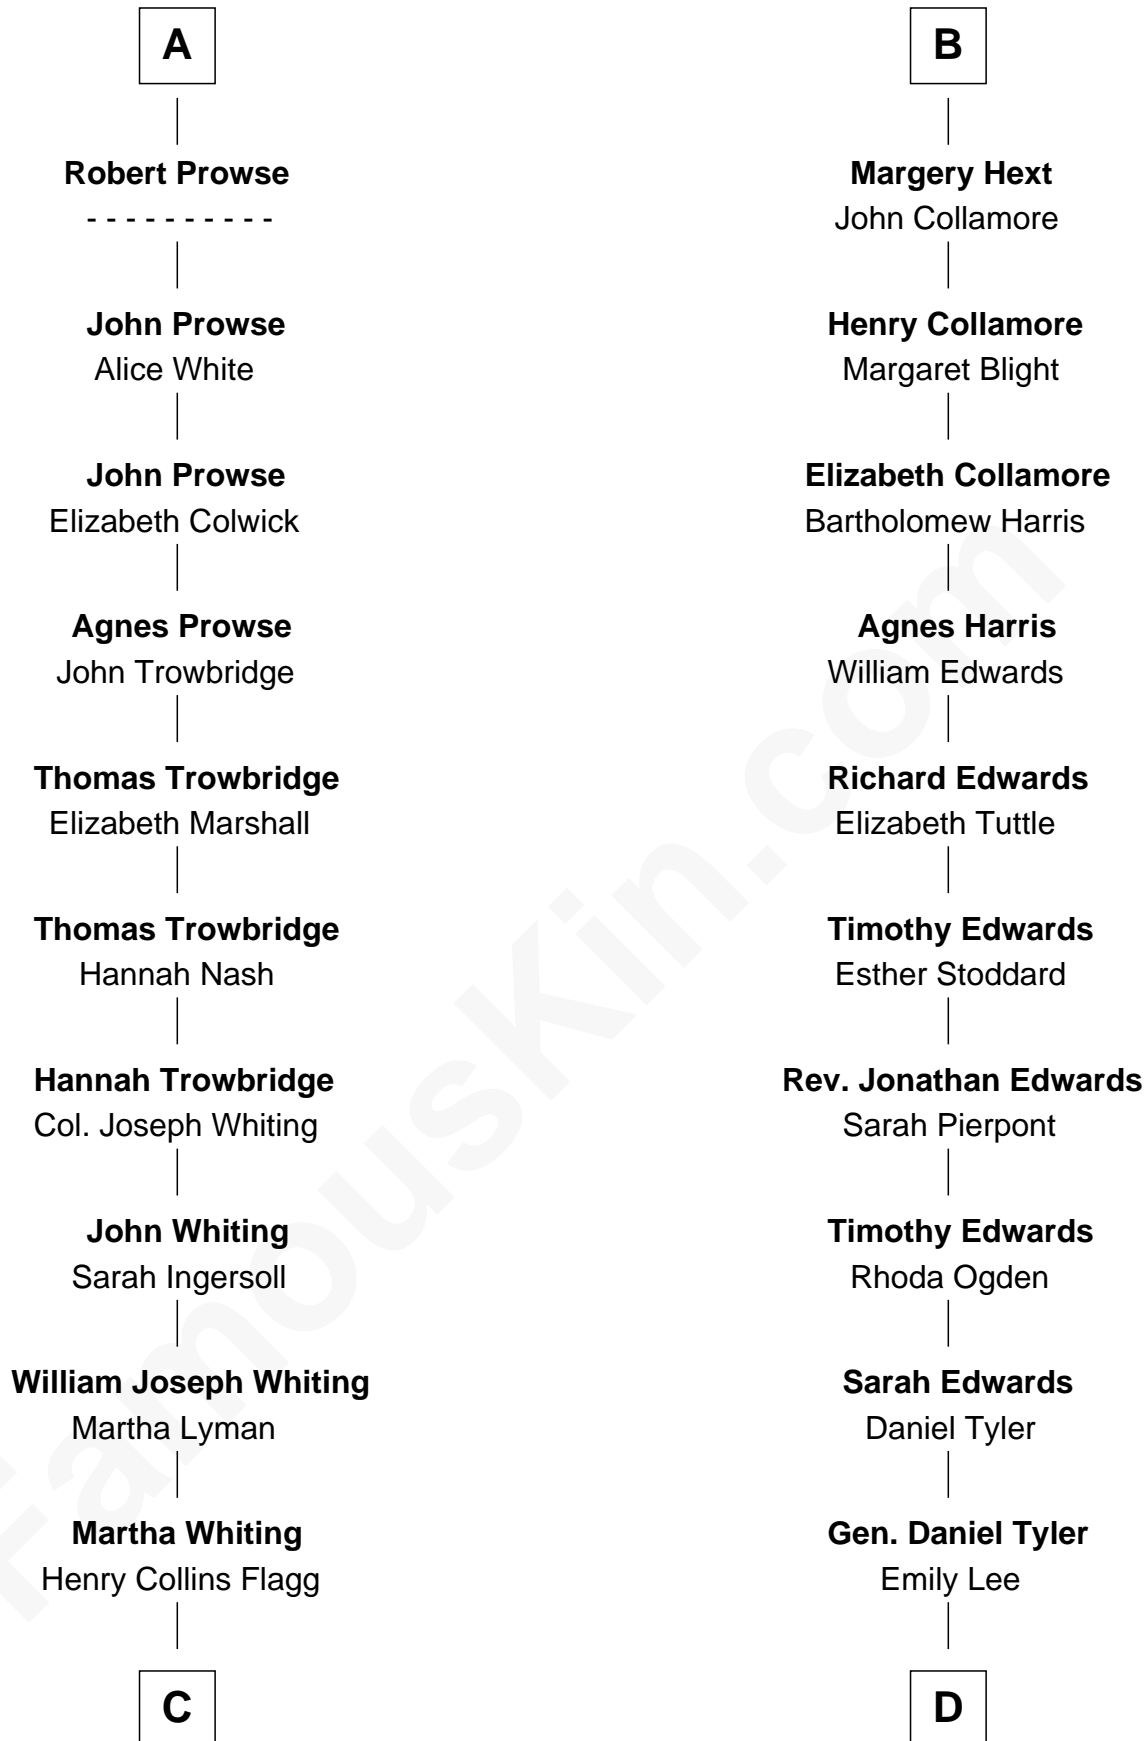

FamousKin.com
Relationship Chart of
Anderson Cooper
Television Journalist

18th cousin 3 times removed of
Edith (Carow) Roosevelt
First Lady of President Theodore Roosevelt

C

Rachel Moore Flagg
Abraham Evan Gwynne

Alice Claypoole Gwynne
Cornelius Vanderbilt

Reginald Claypoole Vanderbilt
Gloria Maria Mercedes Morgan

Gloria Laura Morgan Vanderbilt
Wyatt Emory Cooper

Anderson Cooper
Television Journalist

D

Gertrude Elizabeth Tyler
Charles Carow

Edith (Carow) Roosevelt
First Lady of Theodore Roosevelt

FamousKin.com