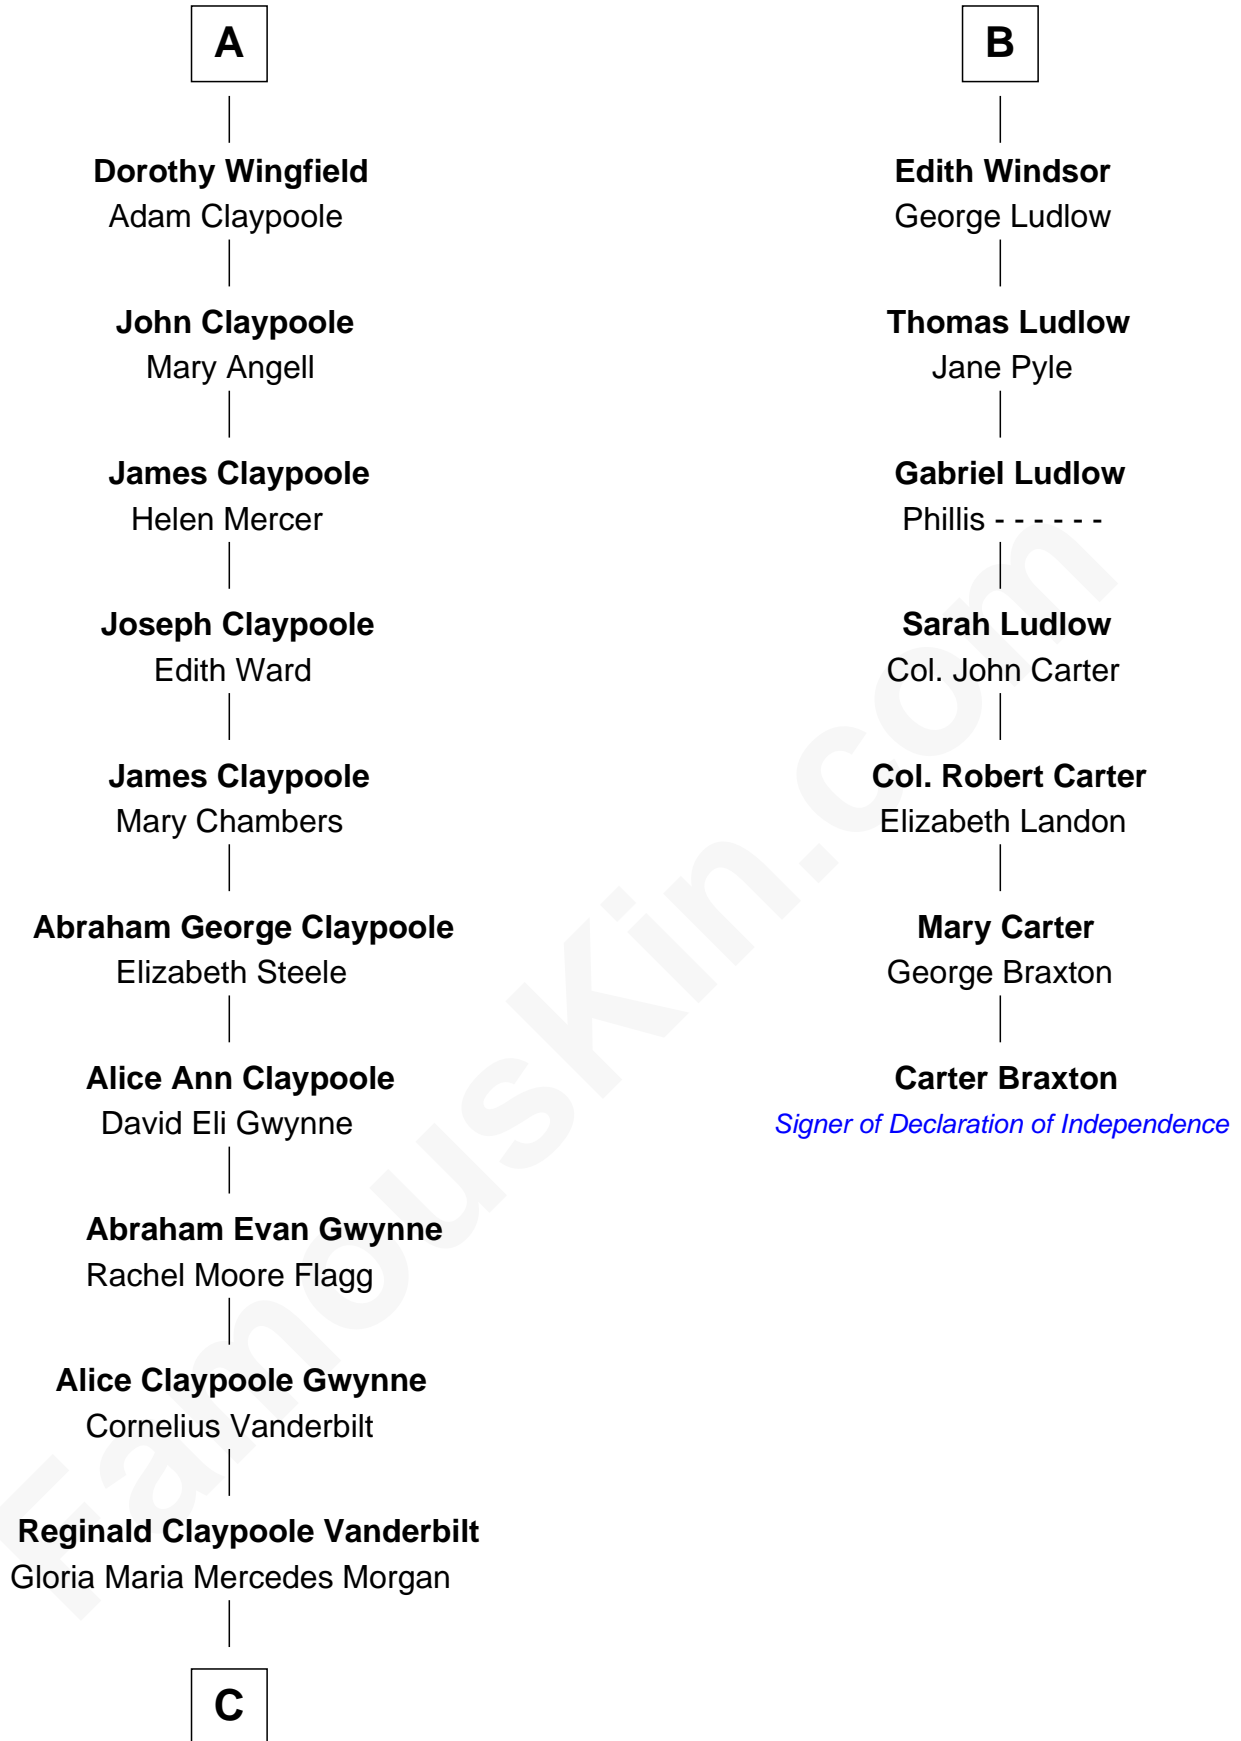

**FamousKin.com**  
**Relationship Chart of**  
**Anderson Cooper**  
*Television Journalist*

13th cousin 5 times removed of

**Carter Braxton**  
*Signer of the Declaration of Independence*

**Humphrey de Bohun**  
 Elizabeth Plantagenet

**Sir Hugh Luttrell**  
 Catherine de Beaumont

**Elizabeth Goushill**  
 Sir Robert Wingfield

**Elizabeth Luttrell**  
 John Stratton

**Sir Henry Wingfield**  
 Elizabeth Rookes

**Elizabeth Stratton**  
 John Andrews

**Robert Wingfield**  
 Margery Quarles

**Elizabeth Andrews**  
 Sir Thomas de Windsor

**Robert Wingfield**  
 Elizabeth Cecil

**Sir Andrews de Windsor**  
 Elizabeth Blount

**A**

**B**

**Gloria Laura Morgan Vanderbilt**