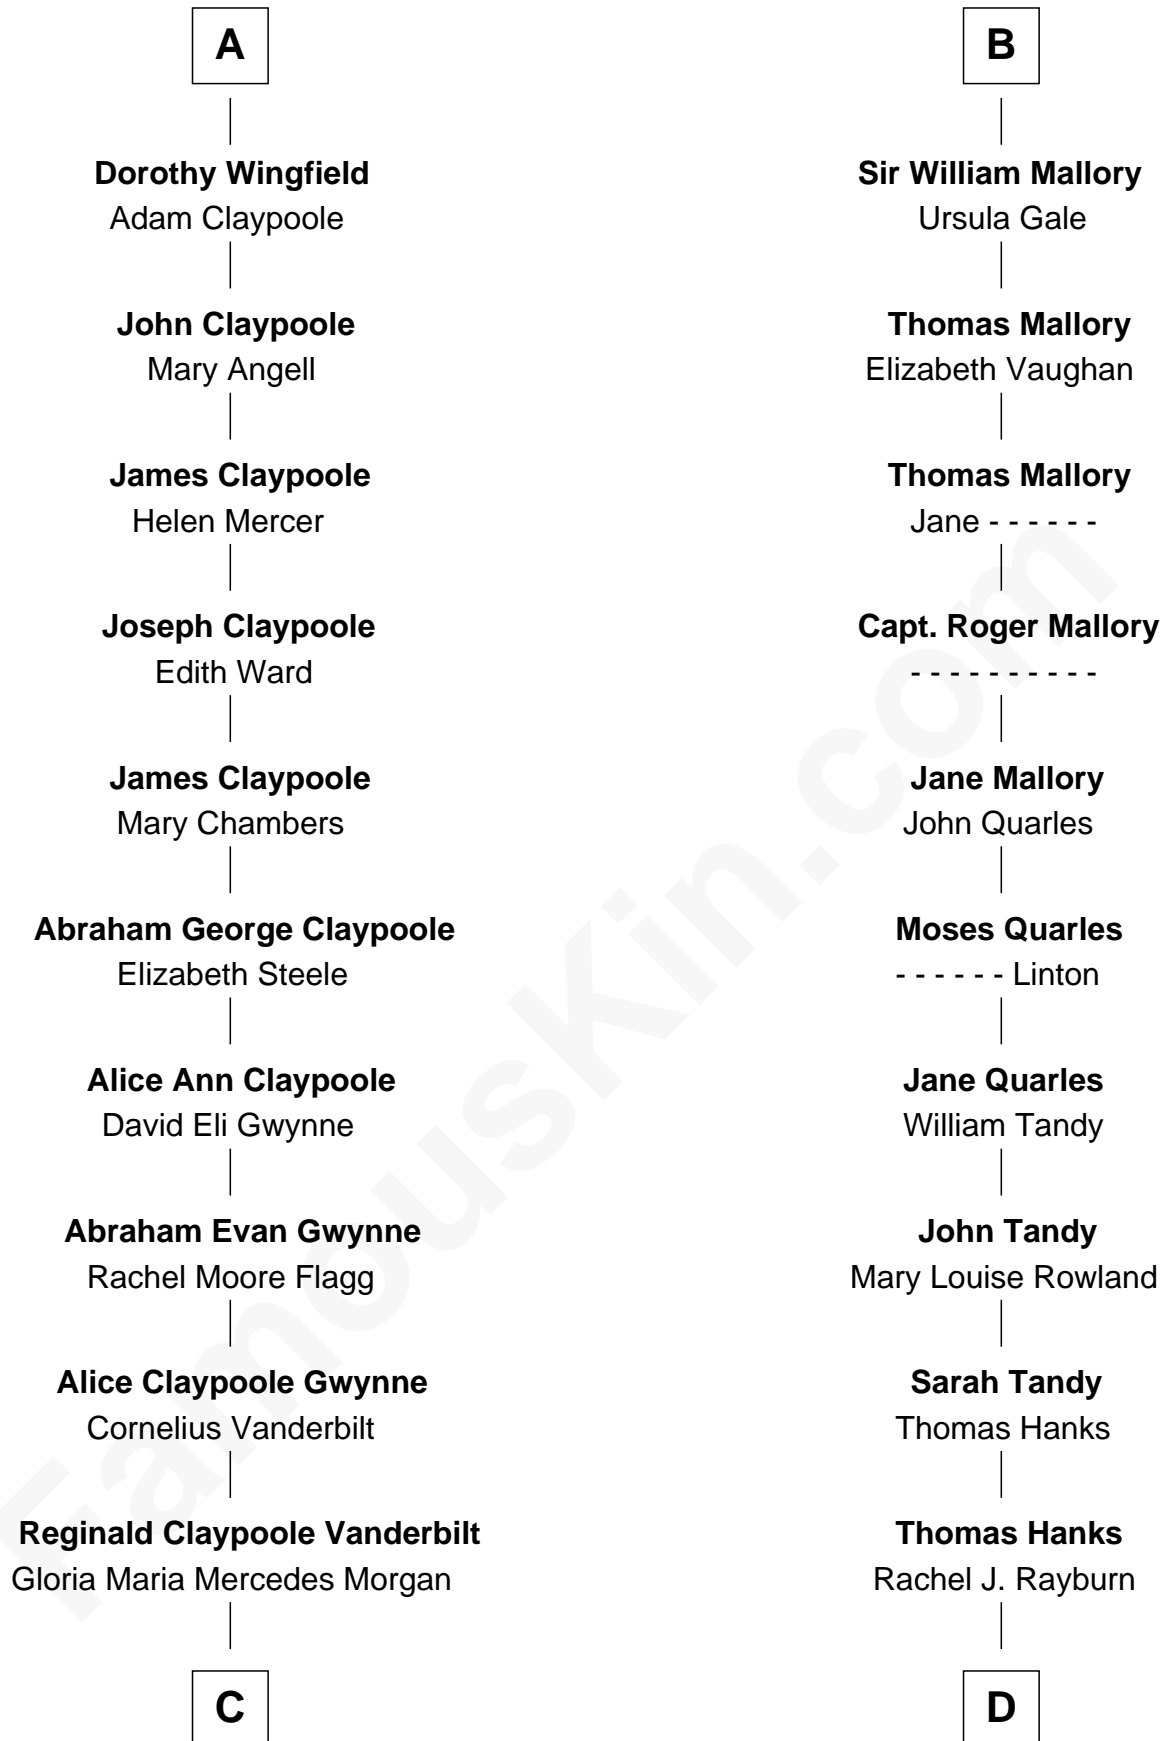

### Anderson Cooper

Television Journalist

18th cousin 2 times removed of

**Tom Hanks**  
Movie Actor

**Edmund Fitzalan**  
Alice de Warenne

**Richard Fitzalan**  
Eleanor Plantagenet

**Aline Fitzalan**  
Sir Roger le Strange

**Sir Richard Fitzalan**  
Elizabeth de Bohun

**Lucy le Strange**  
Sir William Willoughby

**Elizabeth Fitzalan**  
Sir Robert Goushill

**Margery Willoughby**  
Sir William FitzHugh

**Elizabeth Goushill**  
Sir Robert Wingfield

**Lora FitzHugh**  
Sir John Constable

**Sir Henry Wingfield**  
Elizabeth Rookes

**Joan Constable**  
Sir William Mallory

**Robert Wingfield**  
Margery Quarles

**Sir John Mallory**  
Margaret Thwaites

**Robert Wingfield**  
Elizabeth Cecil

**Sir William Mallory**  
Jane Norton

**A**

**B**

**C**

**Gloria Laura Morgan Vanderbilt**

Wyatt Emory Cooper

**Anderson Cooper**

*Television Journalist*