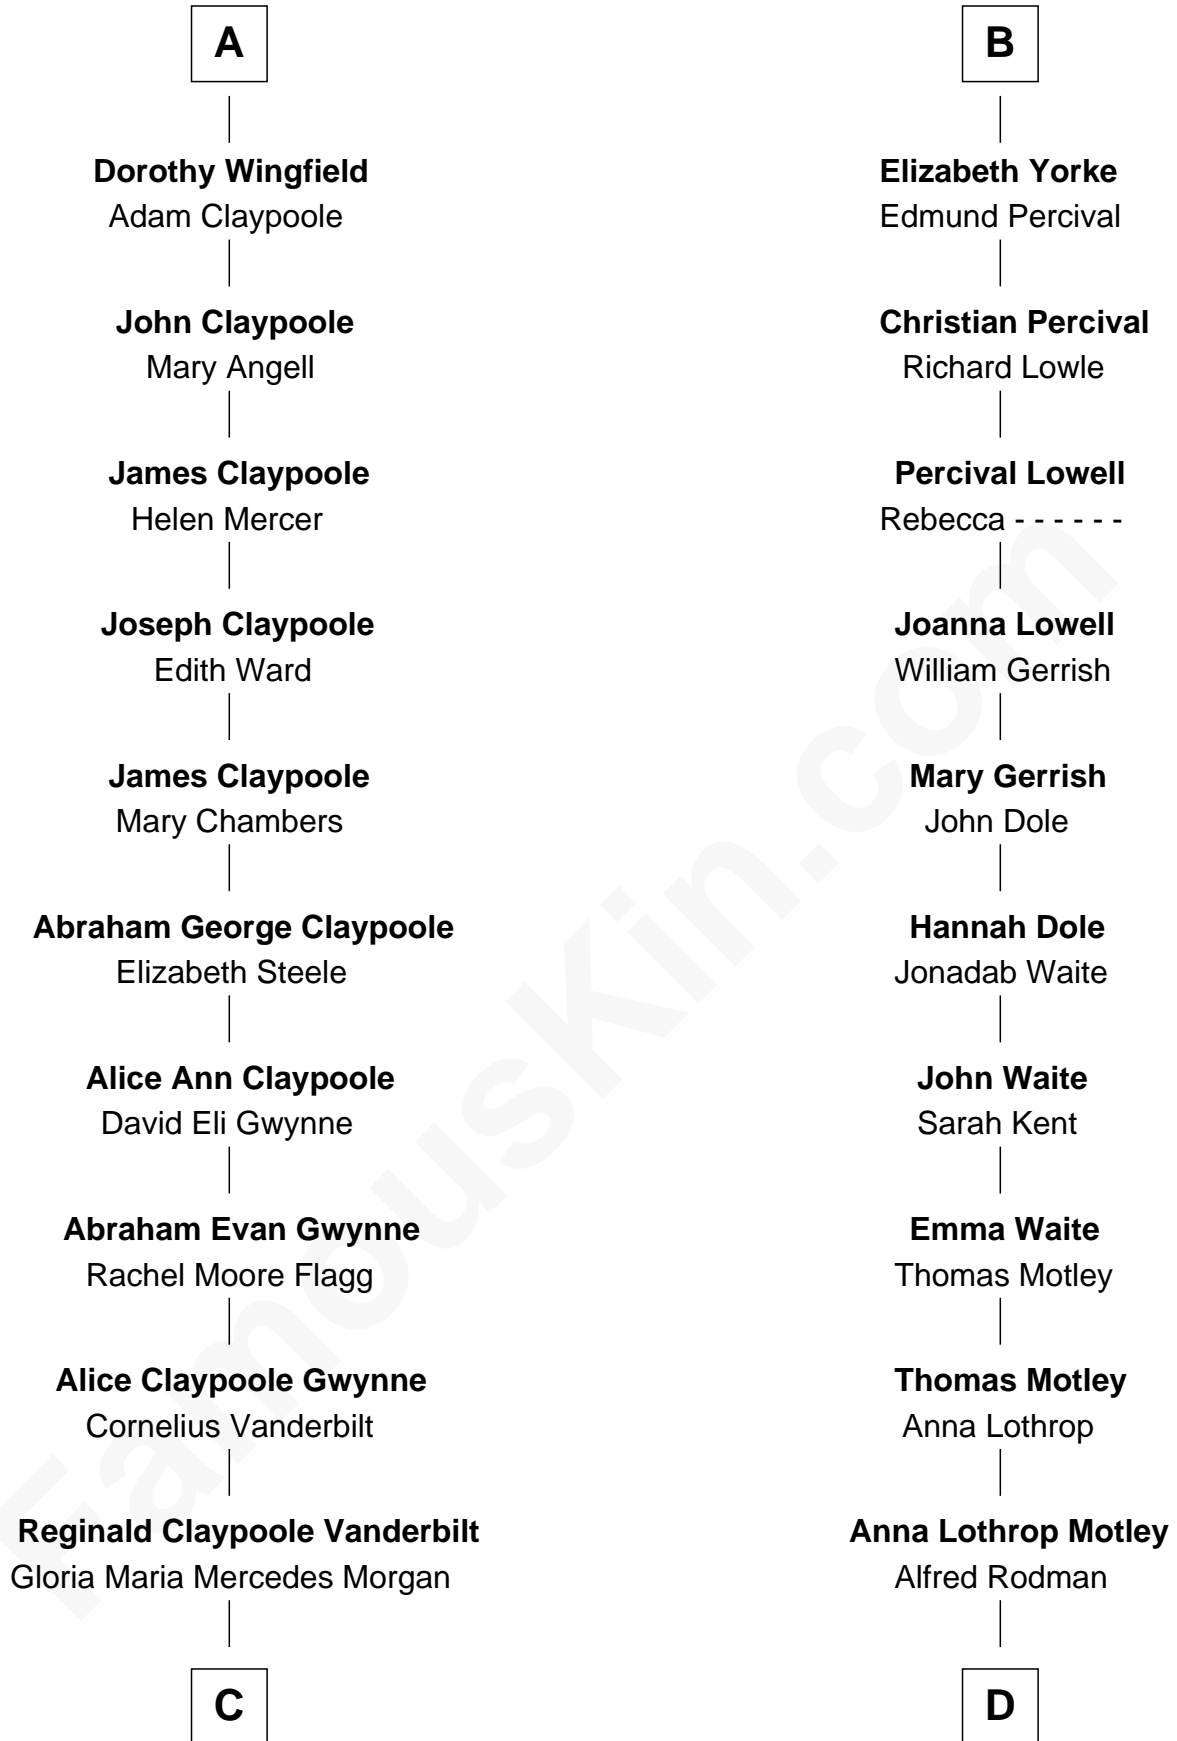

**FamousKin.com**  
**Relationship Chart of**  
**Anderson Cooper**  
*Television Journalist*

**18th cousin 2 times removed of**  
**Tuesday Weld**  
*TV and Movie Actress*

**Humphrey de Bohun**  
 Elizabeth Plantagenet

**Sir Hugh Luttrell**  
 Catherine de Beaumont

**Elizabeth Goushill**  
 Sir Robert Wingfield

**Sir John Luttrell**  
 Margaret Touchet

**Sir Henry Wingfield**  
 Elizabeth Rookes

**Sir James Luttrell**  
 Elizabeth Courtnay

**Robert Wingfield**  
 Margery Quarles

**Sir Hugh Luttrell**  
 Margaret Hill

**Robert Wingfield**  
 Elizabeth Cecil

**Eleanor Luttrell**  
 Roger Yorke

**A**

**B**

**C**

**Gloria Laura Morgan Vanderbilt**

Wyatt Emory Cooper

**Anderson Cooper**

*Television Journalist*

**D**

**Eloise Rodman**

Stephen Minot Weld

**Edward Motley Weld**

Sarah Lothrop King