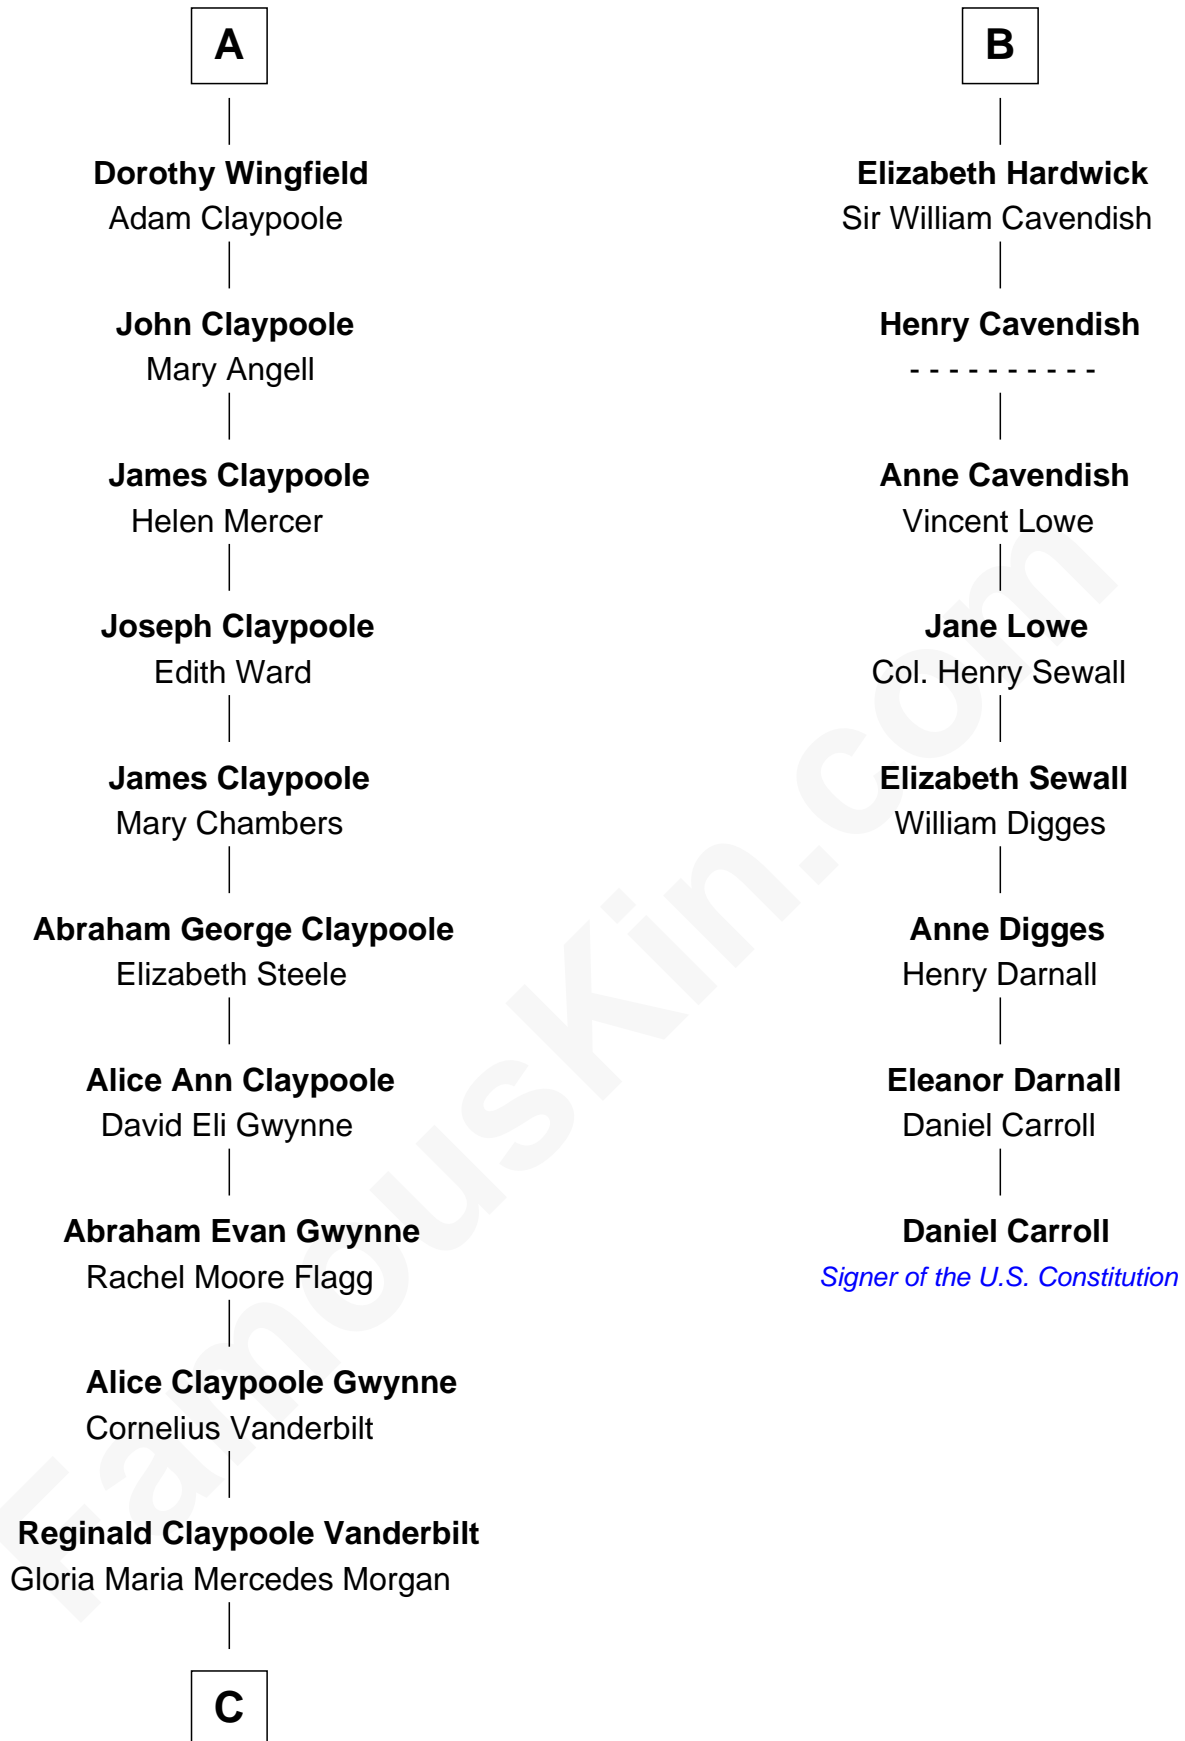

### Anderson Cooper

Television Journalist

14th cousin 4 times removed of

**Daniel Carroll**  
Signer of the U.S. Constitution

**Edmund Fitzalan**  
Alice de Warenne

**Richard Fitzalan**  
Eleanor Plantagenet

**Sir Richard Fitzalan**  
Elizabeth de Bohun

**Elizabeth Fitzalan**  
Sir Robert Goushill

**Elizabeth Goushill**  
Sir Robert Wingfield

**Sir Henry Wingfield**  
Elizabeth Rookes

**Robert Wingfield**  
Margery Quarles

**Robert Wingfield**  
Elizabeth Cecil

**A**

**Mary Fitzalan**  
John le Strange

**Ankaret le Strange**  
Sir Richard Talbot

**Mary Talbot**  
Sir Thomas Greene

**Sir Thomas Greene**  
Marine Bellers

**Anne Greene**  
Sir Thomas Pinchbeck

**Elizabeth Pinchbeck**  
John Hardwick

**John Hardwick**  
Elizabeth Leeke

**B**

|  
**Gloria Laura Morgan Vanderbilt**

Wyatt Emory Cooper

|  
**Anderson Cooper**

*Television Journalist*

FamousKin.com