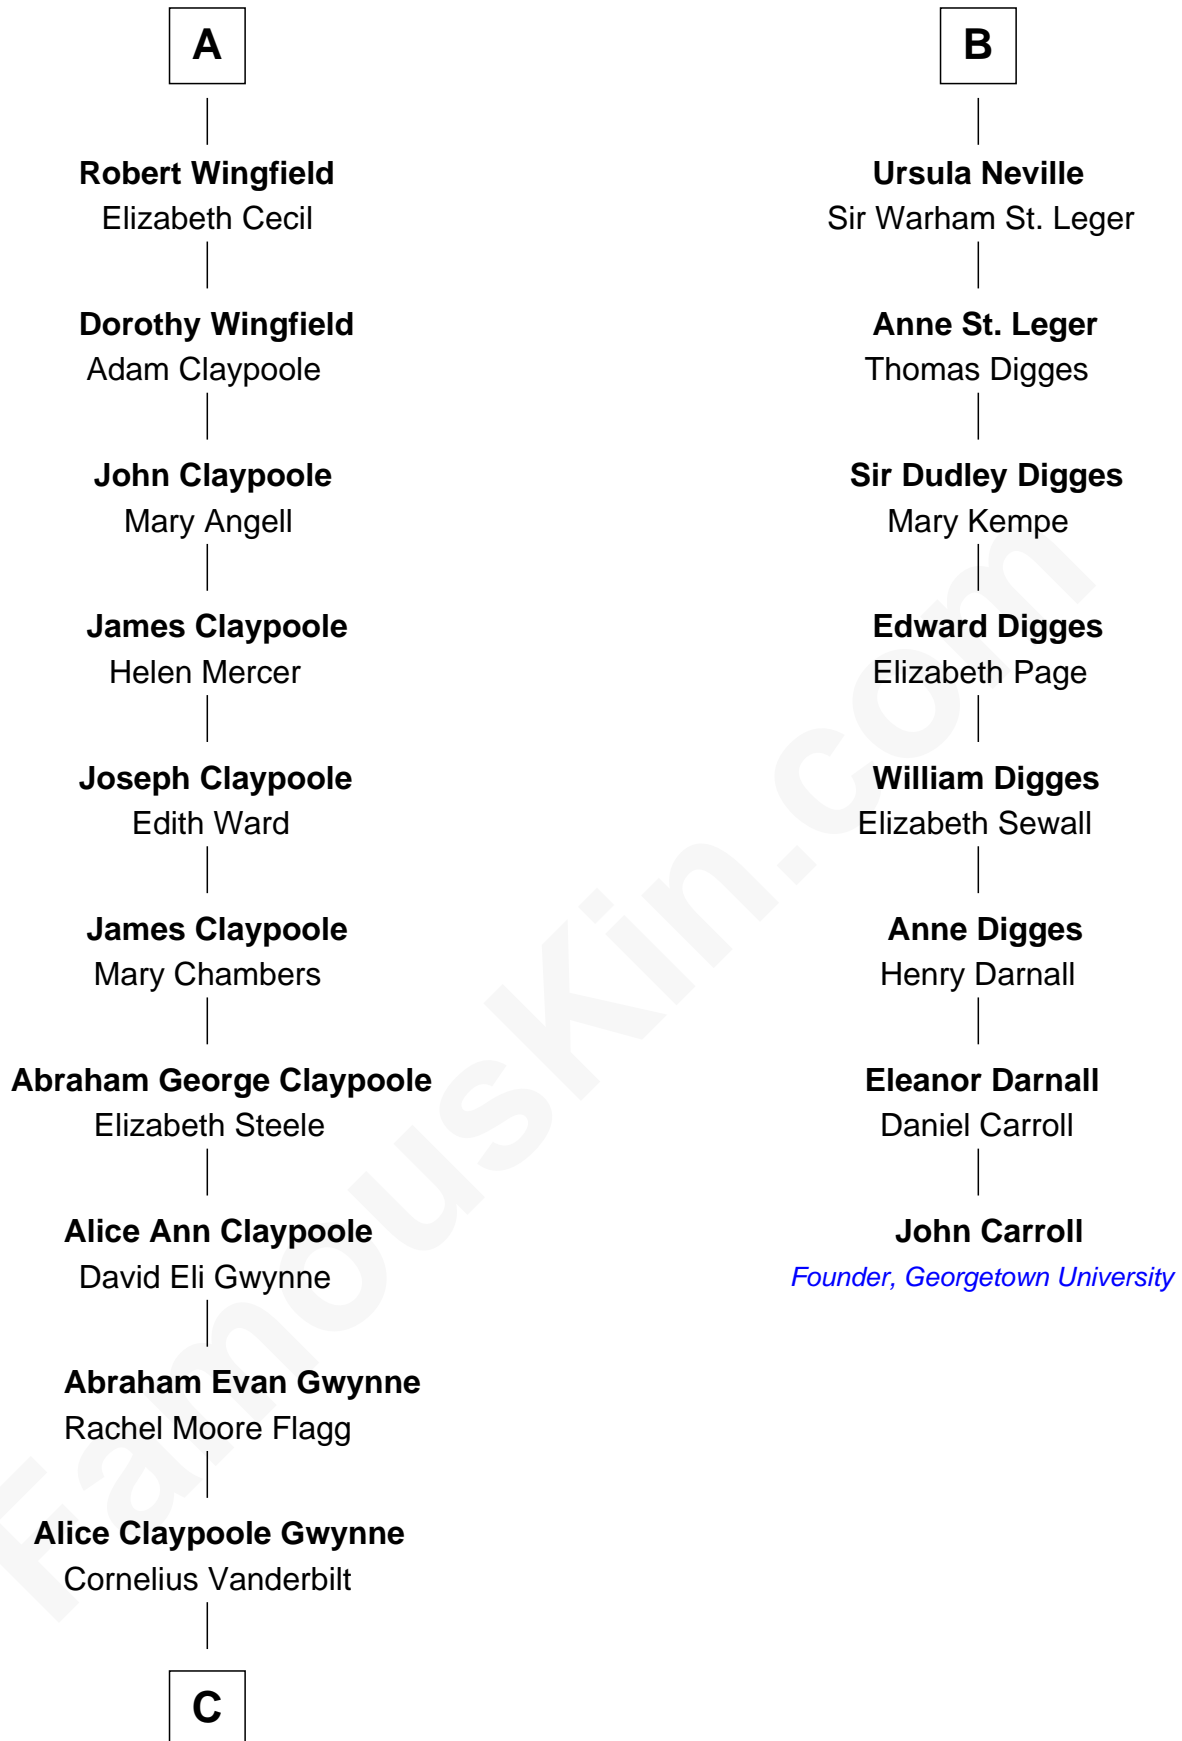

**FamousKin.com**  
**Relationship Chart of**  
**Anderson Cooper**  
*Television Journalist*

**14th cousin 5 times removed of**  
**John Carroll**  
*Founder of Georgetown University*

**Reginald Claypoole Vanderbilt**

Gloria Maria Mercedes Morgan

**Gloria Laura Morgan Vanderbilt**

Wyatt Emory Cooper

**Anderson Cooper**

*Television Journalist*

FamousKin.com