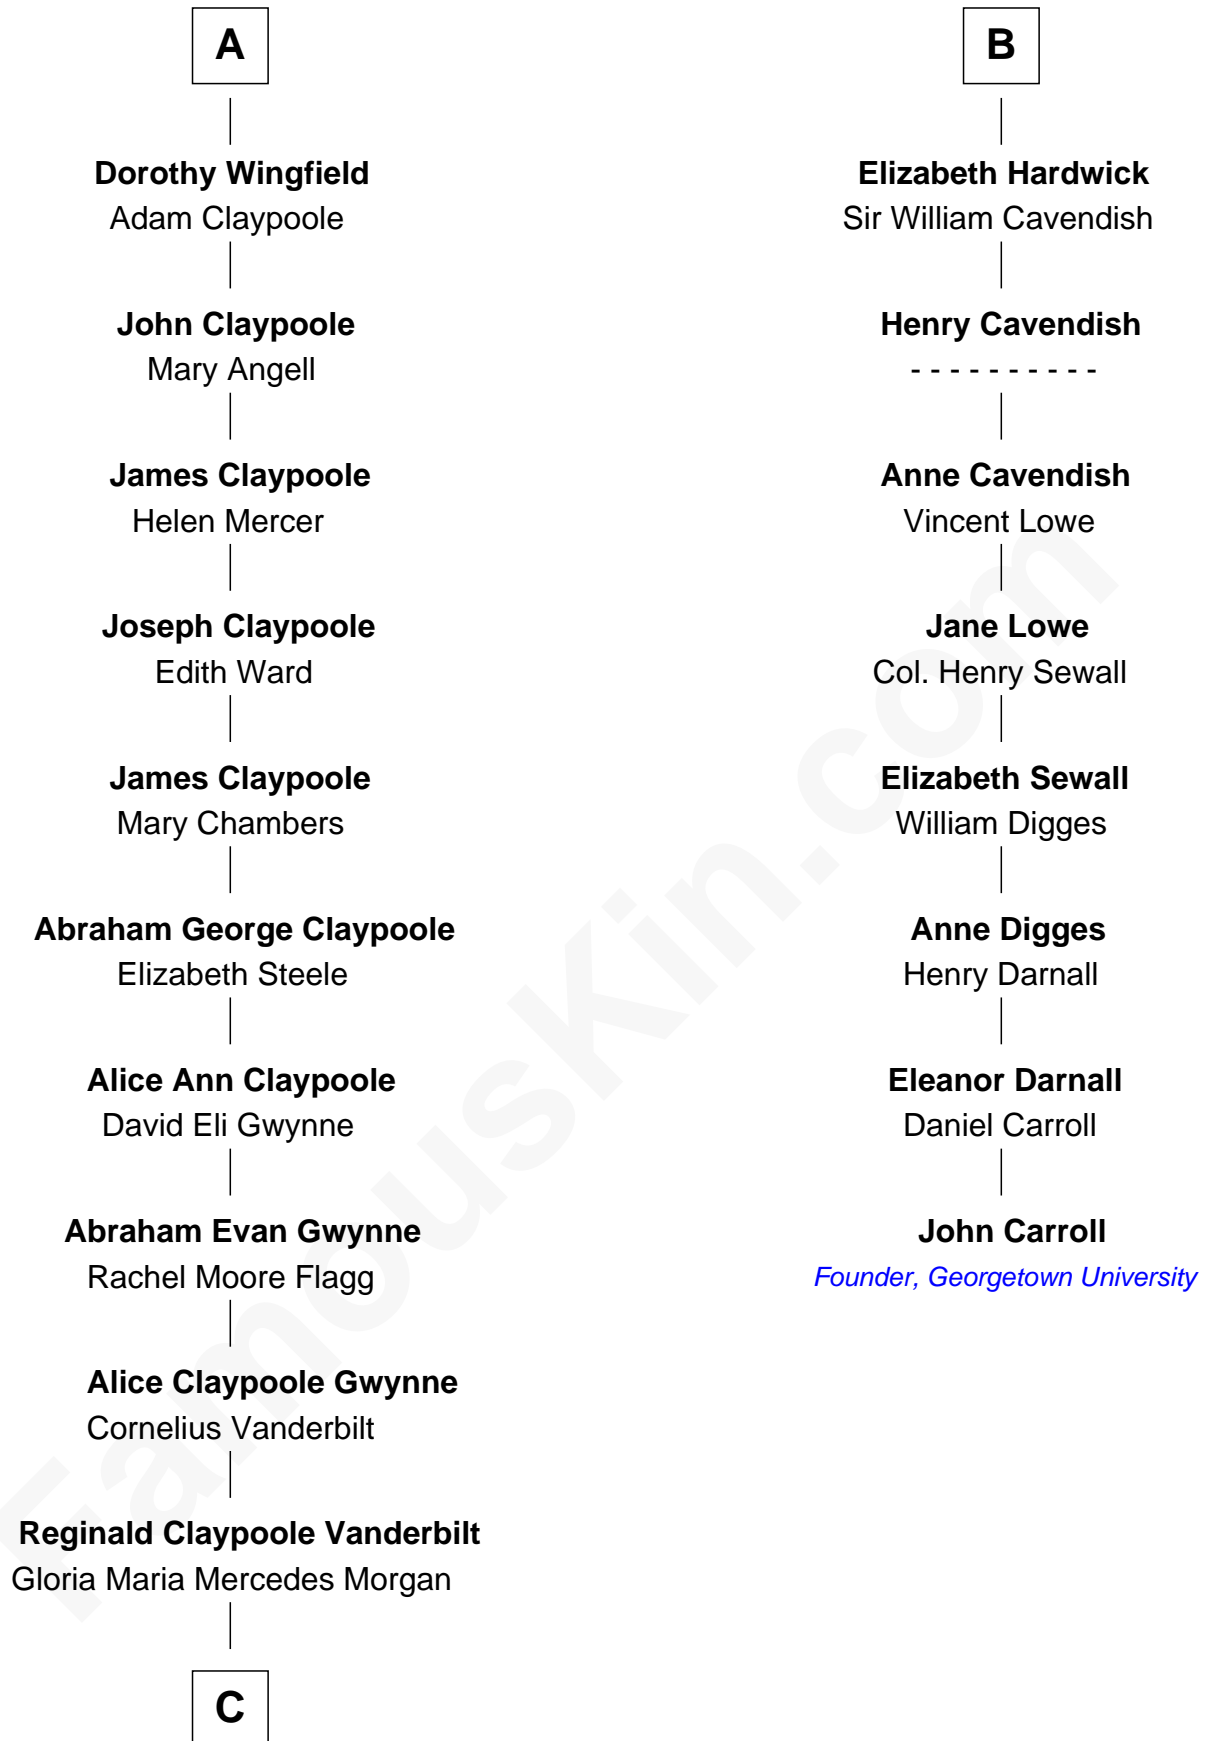

FamousKin.com
Relationship Chart of
Anderson Cooper
Television Journalist

14th cousin 4 times removed of
John Carroll
Founder of Georgetown University

Edmund Fitzalan
 Alice de Warenne

Richard Fitzalan
 Eleanor Plantagenet

Mary Fitzalan
 John le Strange

Sir Richard Fitzalan
 Elizabeth de Bohun

Ankaret le Strange
 Sir Richard Talbot

Elizabeth Fitzalan
 Sir Robert Goushill

Mary Talbot
 Sir Thomas Greene

Elizabeth Goushill
 Sir Robert Wingfield

Sir Thomas Greene
 Marine Bellers

Sir Henry Wingfield
 Elizabeth Rookes

Anne Greene
 Sir Thomas Pinchbeck

Robert Wingfield
 Margery Quarles

Elizabeth Pinchbeck
 John Hardwick

Robert Wingfield
 Elizabeth Cecil

John Hardwick
 Elizabeth Leeke

A

B

|
Gloria Laura Morgan Vanderbilt

Wyatt Emory Cooper

|
Anderson Cooper

Television Journalist

FamousKin.com