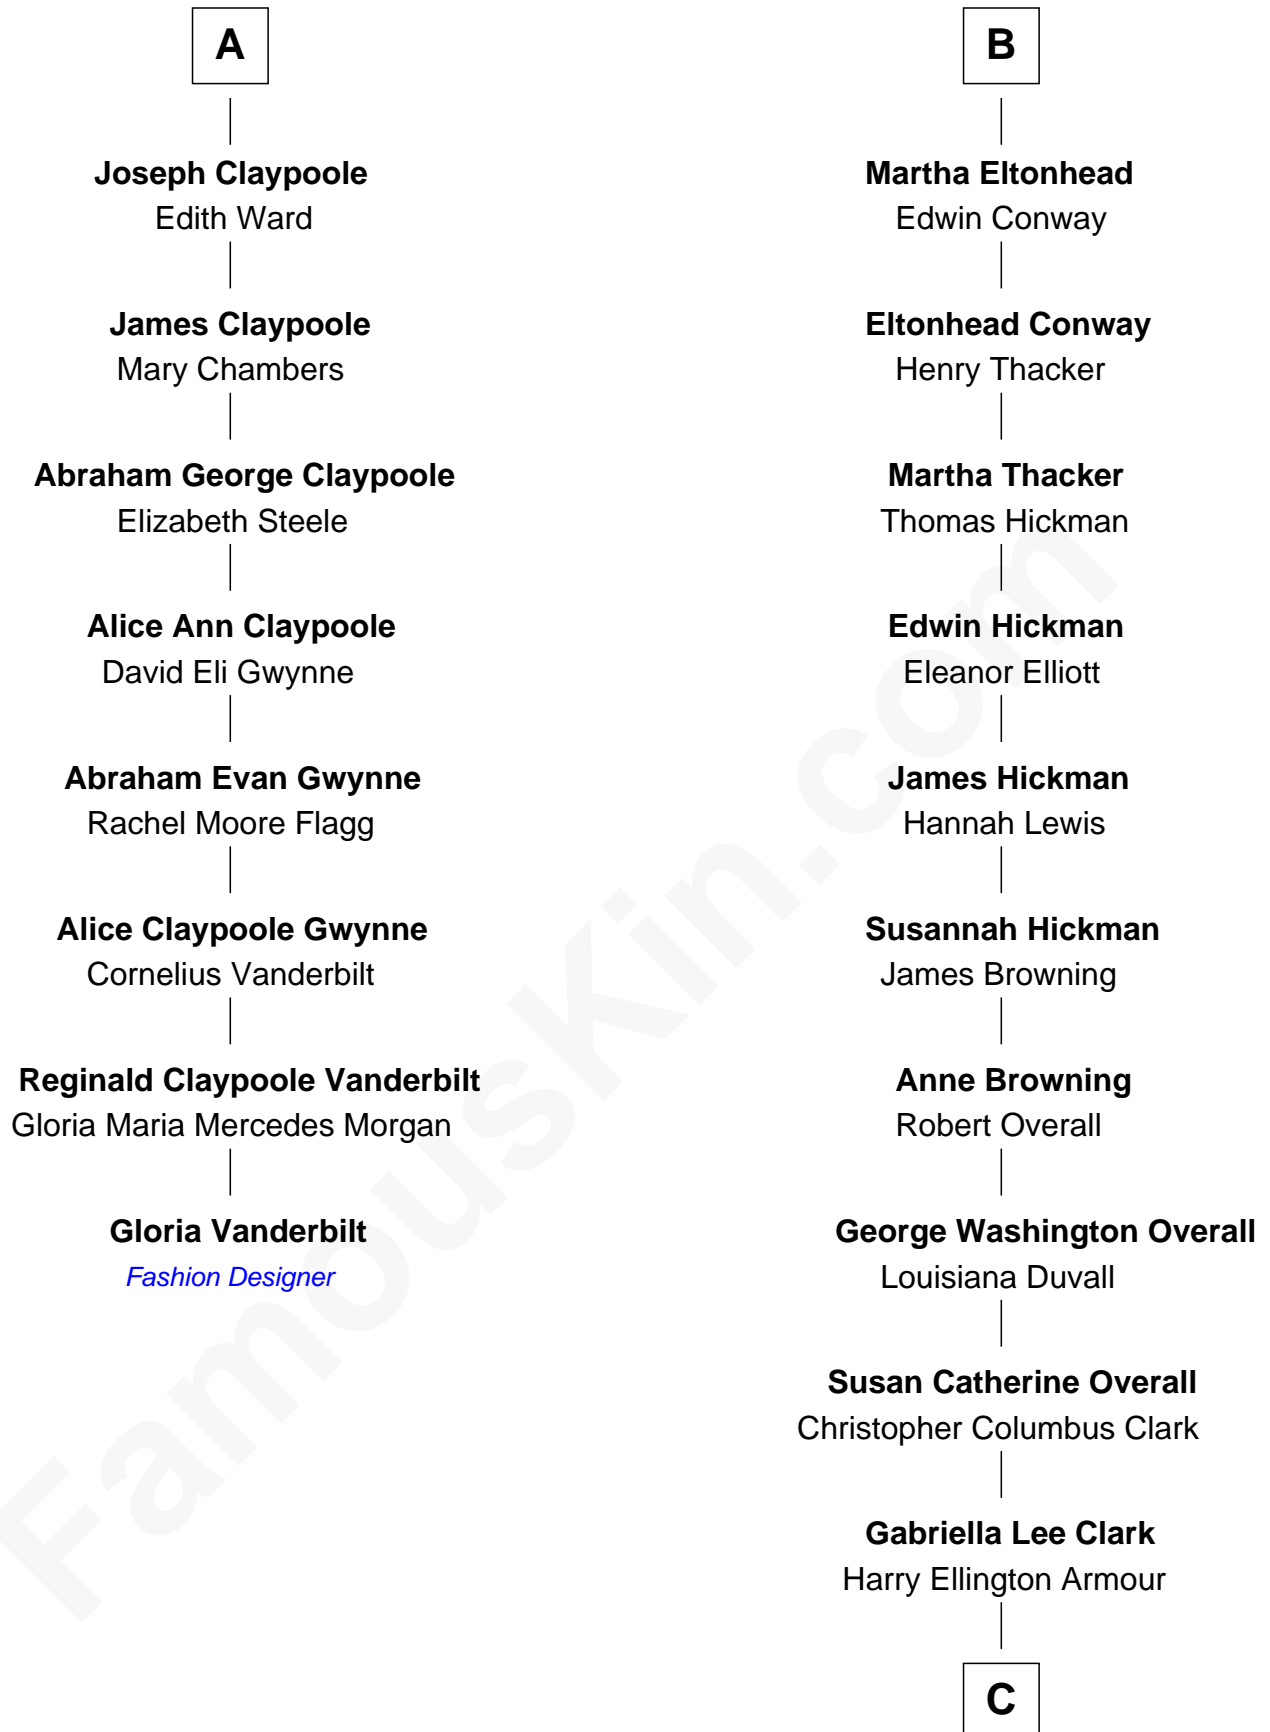

# FamousKin.com Relationship Chart of

**Gloria Vanderbilt**

*Fashion Designer*

14th cousin 6 times removed of

**Barack Obama**

*44th U.S. President*

**Sir Robert Goushill**

Elizabeth Fitzalan

**Dorothy Wingfield**

Adam Claypoole

**John Claypoole**

Mary Angell

**James Claypoole**

Helen Mercer

**A**

**Joan Goushill**

Sir Thomas Stanley

**Katherine Stanley**

Sir John Savage

**Dulcia Savage**

Sir Henry Bold

**Maud Bold**

Thomas Gerard

**Jennet Gerard**

Richard Eltonhead

**William Eltonhead**

Anne Bowers

**Richard Eltonhead**

Anne Sutton

**B**

**C**

**Ruth Lucille Armour**